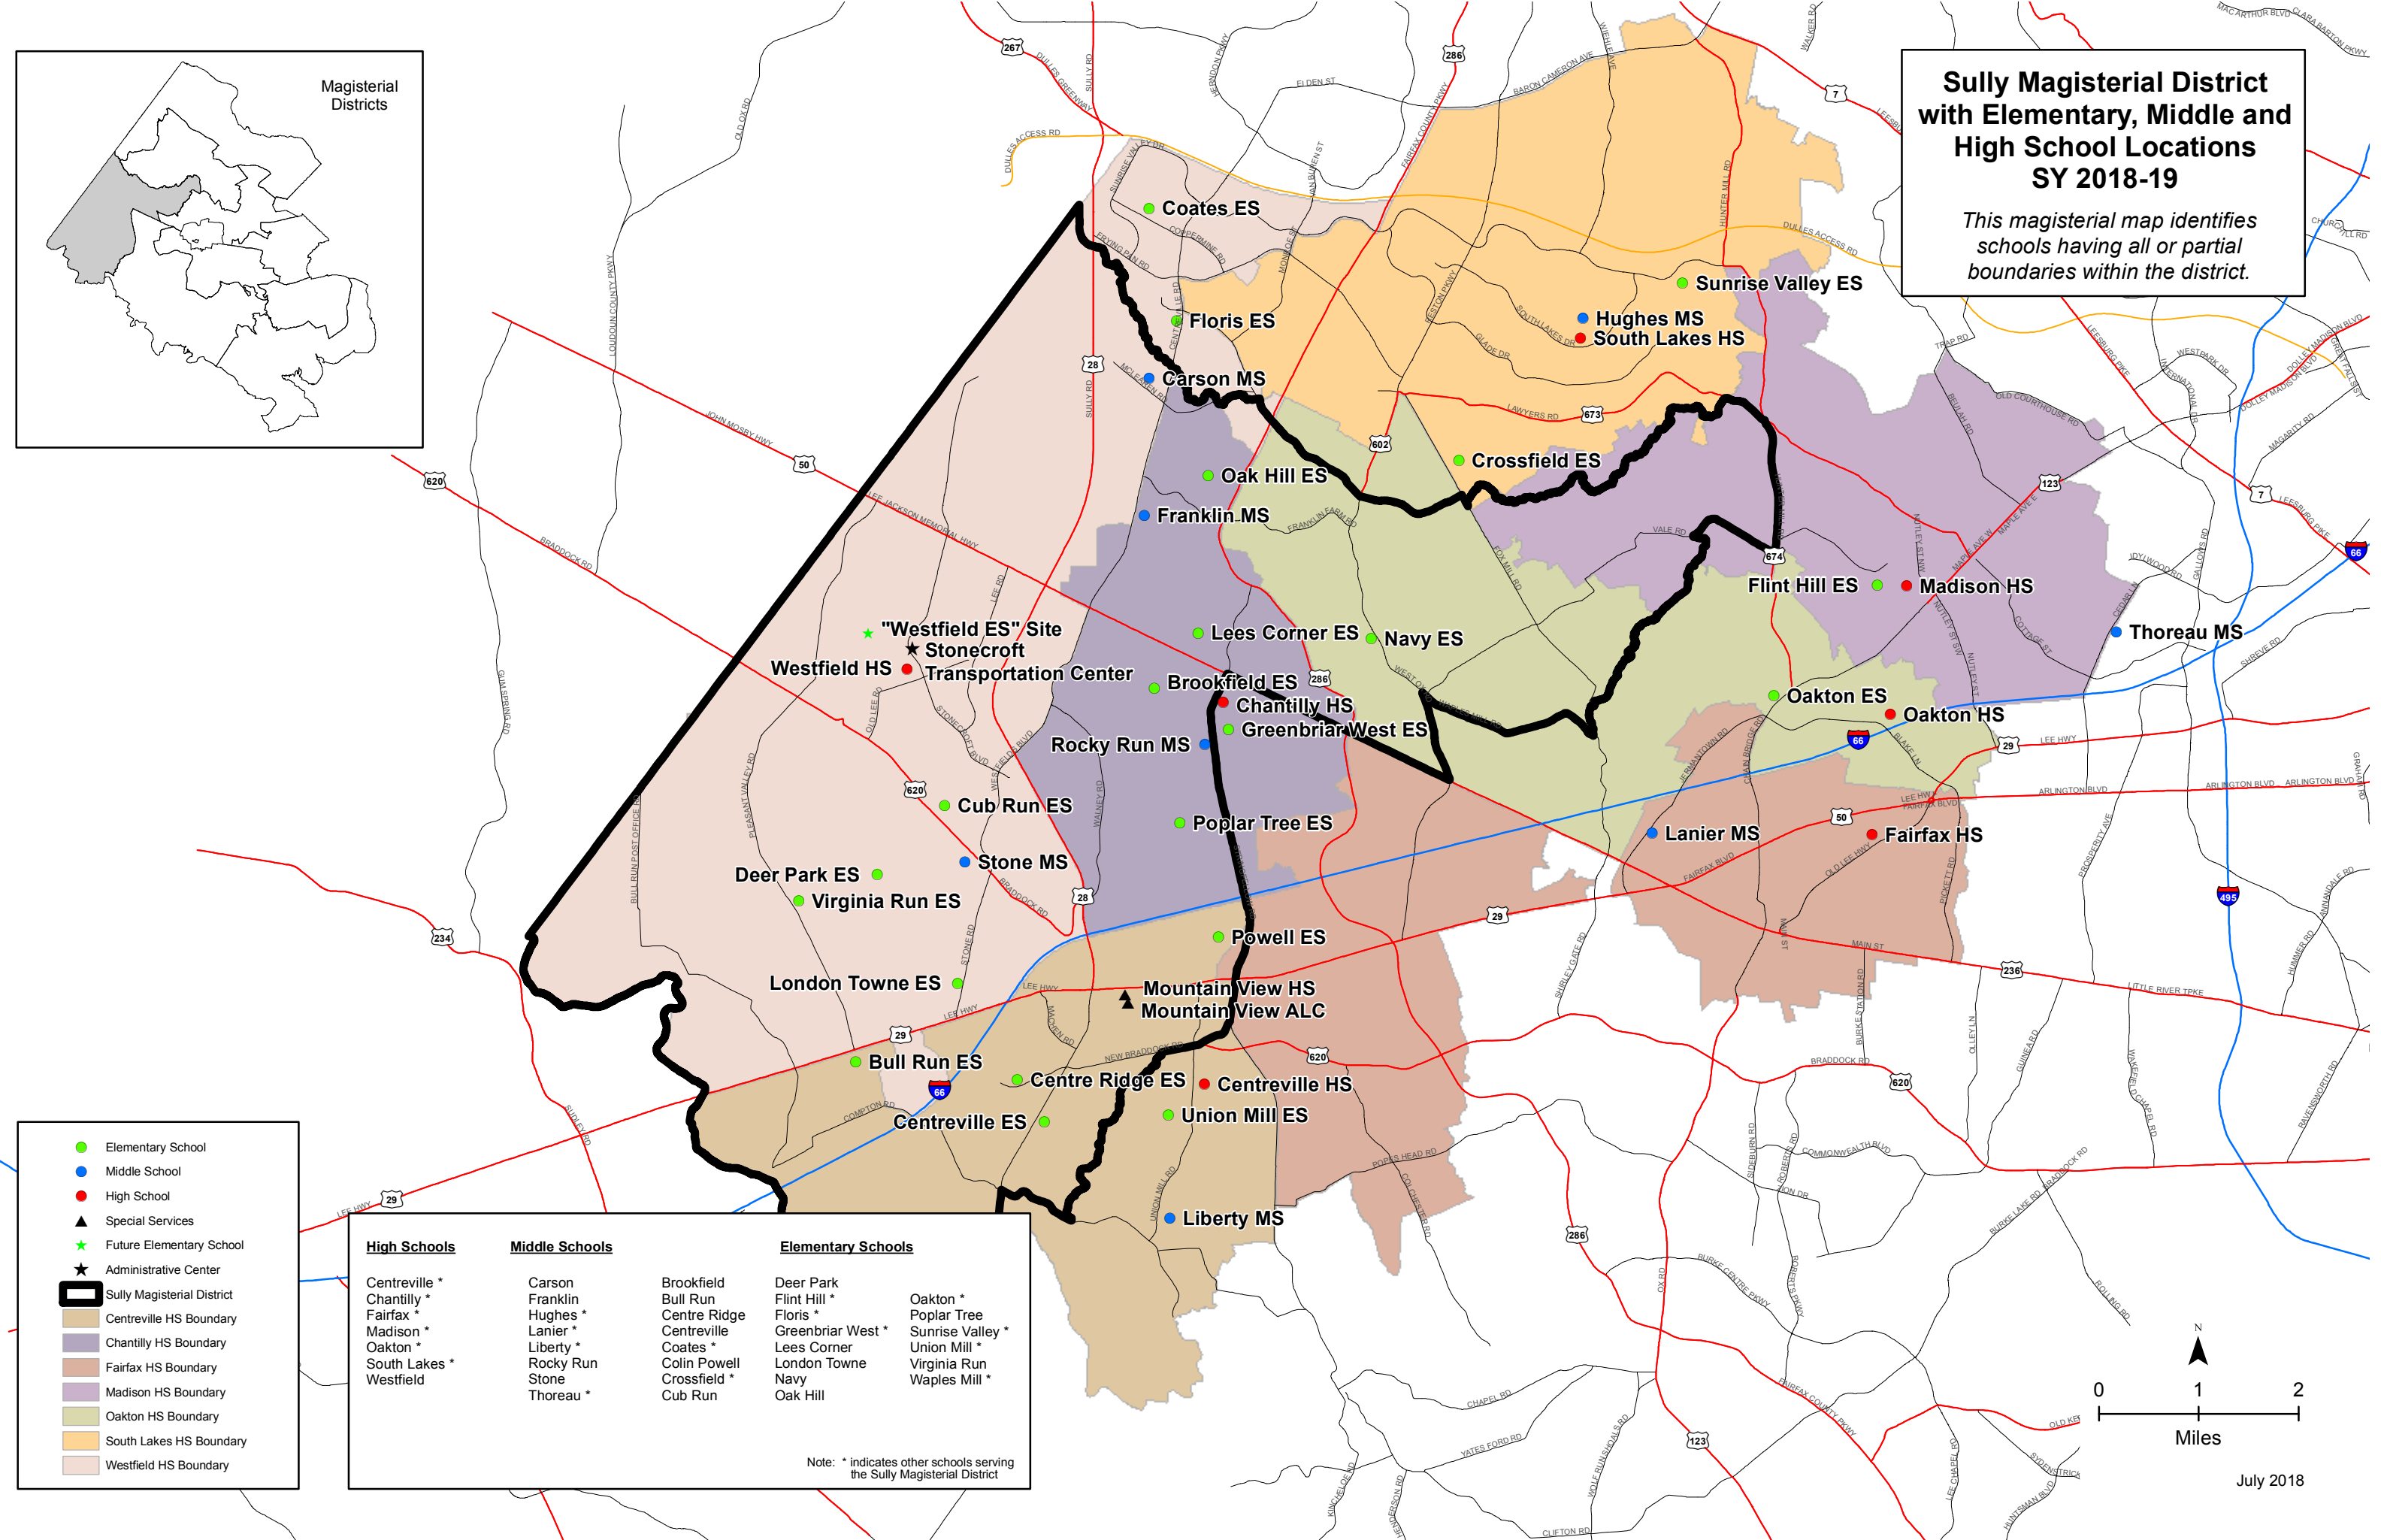

Sully Magisterial District with Elementary, Middle and High School Locations SY 2018-19

*This magisterial map identifies
schools having all or partial
boundaries within the district.*

- Elementary School
- Middle School
- High School
- ▲ Special Services
- ★ Future Elementary School
- ★ Administrative Center
- Sully Magisterial District
- Centreville HS Boundary
- Chantilly HS Boundary
- Fairfax HS Boundary
- Madison HS Boundary
- Oakton HS Boundary
- South Lakes HS Boundary
- Westfield HS Boundary

High Schools	Middle Schools	Elementary Schools
Centreville *	Carson	Brookfield
Chantilly *	Franklin	Bull Run
Fairfax *	Hughes *	Centre Ridge
Madison *	Lanier *	Centreville
Oakton *	Liberty *	Coates *
South Lakes *	Rocky Run	Colin Powell
Westfield	Stone	Lees Corner
	Thoreau *	London Towne
		Navy
		Oak Hill
		Cub Run
		Deer Park
		Flint Hill *
		Floris *
		Greenbriar West *
		Lees Corner
		London Towne
		Navy
		Oak Hill
		Oakton *
		Poplar Tree
		Sunrise Valley *
		Union Mill *
		Virginia Run
		Waples Mill *

Note: * indicates other schools serving the Sully Magisterial District