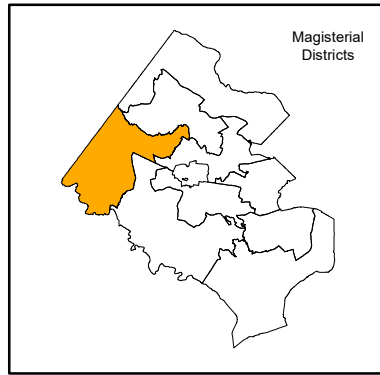

Sully Magisterial District with Elementary, Middle, and High School Locations SY 2020-21

This magisterial map identifies schools having all or partial boundaries within the district.

- Elementary School
- Middle School
- High School
- ▲ Future Elementary School
- Administrative Center
- Interagency Alternative School
- Nontraditional School
- Sully Magisterial District
- Centreville HS Boundary
- Chantilly HS Boundary
- Fairfax HS Boundary
- Madison HS Boundary
- Oakton HS Boundary
- South Lakes HS Boundary
- Westfield HS Boundary

High Schools

- Centreville *
- Chantilly *
- Fairfax *
- Madison *
- Mountain View +
- Oakton *
- South Lakes *
- Westfield

Middle Schools

- Carson
- Franklin
- Hughes *
- Lanier *
- Liberty *
- Rocky Run
- Stone
- Thoreau *