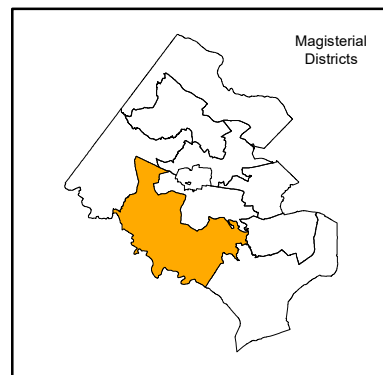

# Springfield Magisterial District With Elementary, Middle, and High School Locations School Year 2021-22

This magisterial map identifies schools having all or partial boundaries within the revised 2021 district.

- Elementary School
- Middle School
- High School
- ▲ Site
- Other
- Springfield Magisterial District
- Centreville HS Boundary
- Chantilly HS Boundary
- Fairfax HS Boundary
- Lake Braddock HS Boundary
- Lewis HS Boundary
- Oakton HS Boundary
- Robinson HS Boundary
- South County HS Boundary
- West Springfield HS Boundary
- Woodson HS Boundary