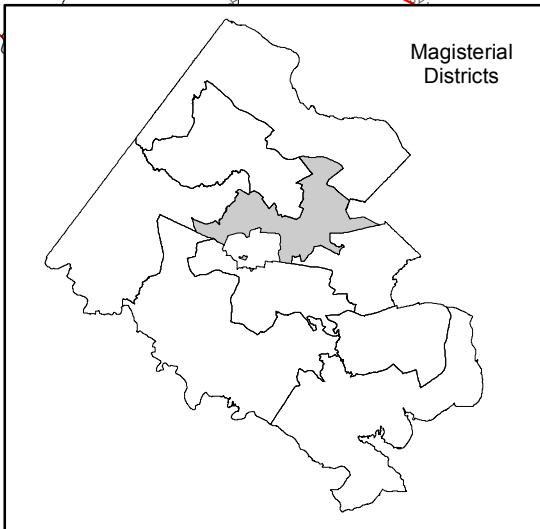

# Springfield Magisterial District with Elementary, Middle, and High School Locations SY 2018-19

This magisterial map identifies schools having all or partial boundaries within the district.

- Elementary School
- Middle School
- High School
- ▲ Special Services
- Site
- Springfield Magisterial District
- Centreville HS Boundary
- Chantilly HS Boundary
- Fairfax HS Boundary
- Lake Braddock HS Boundary
- Lee HS Boundary
- Oakton HS Boundary
- Robinson HS Boundary
- South County HS Boundary
- West Springfield HS Boundary
- Woodson HS Boundary