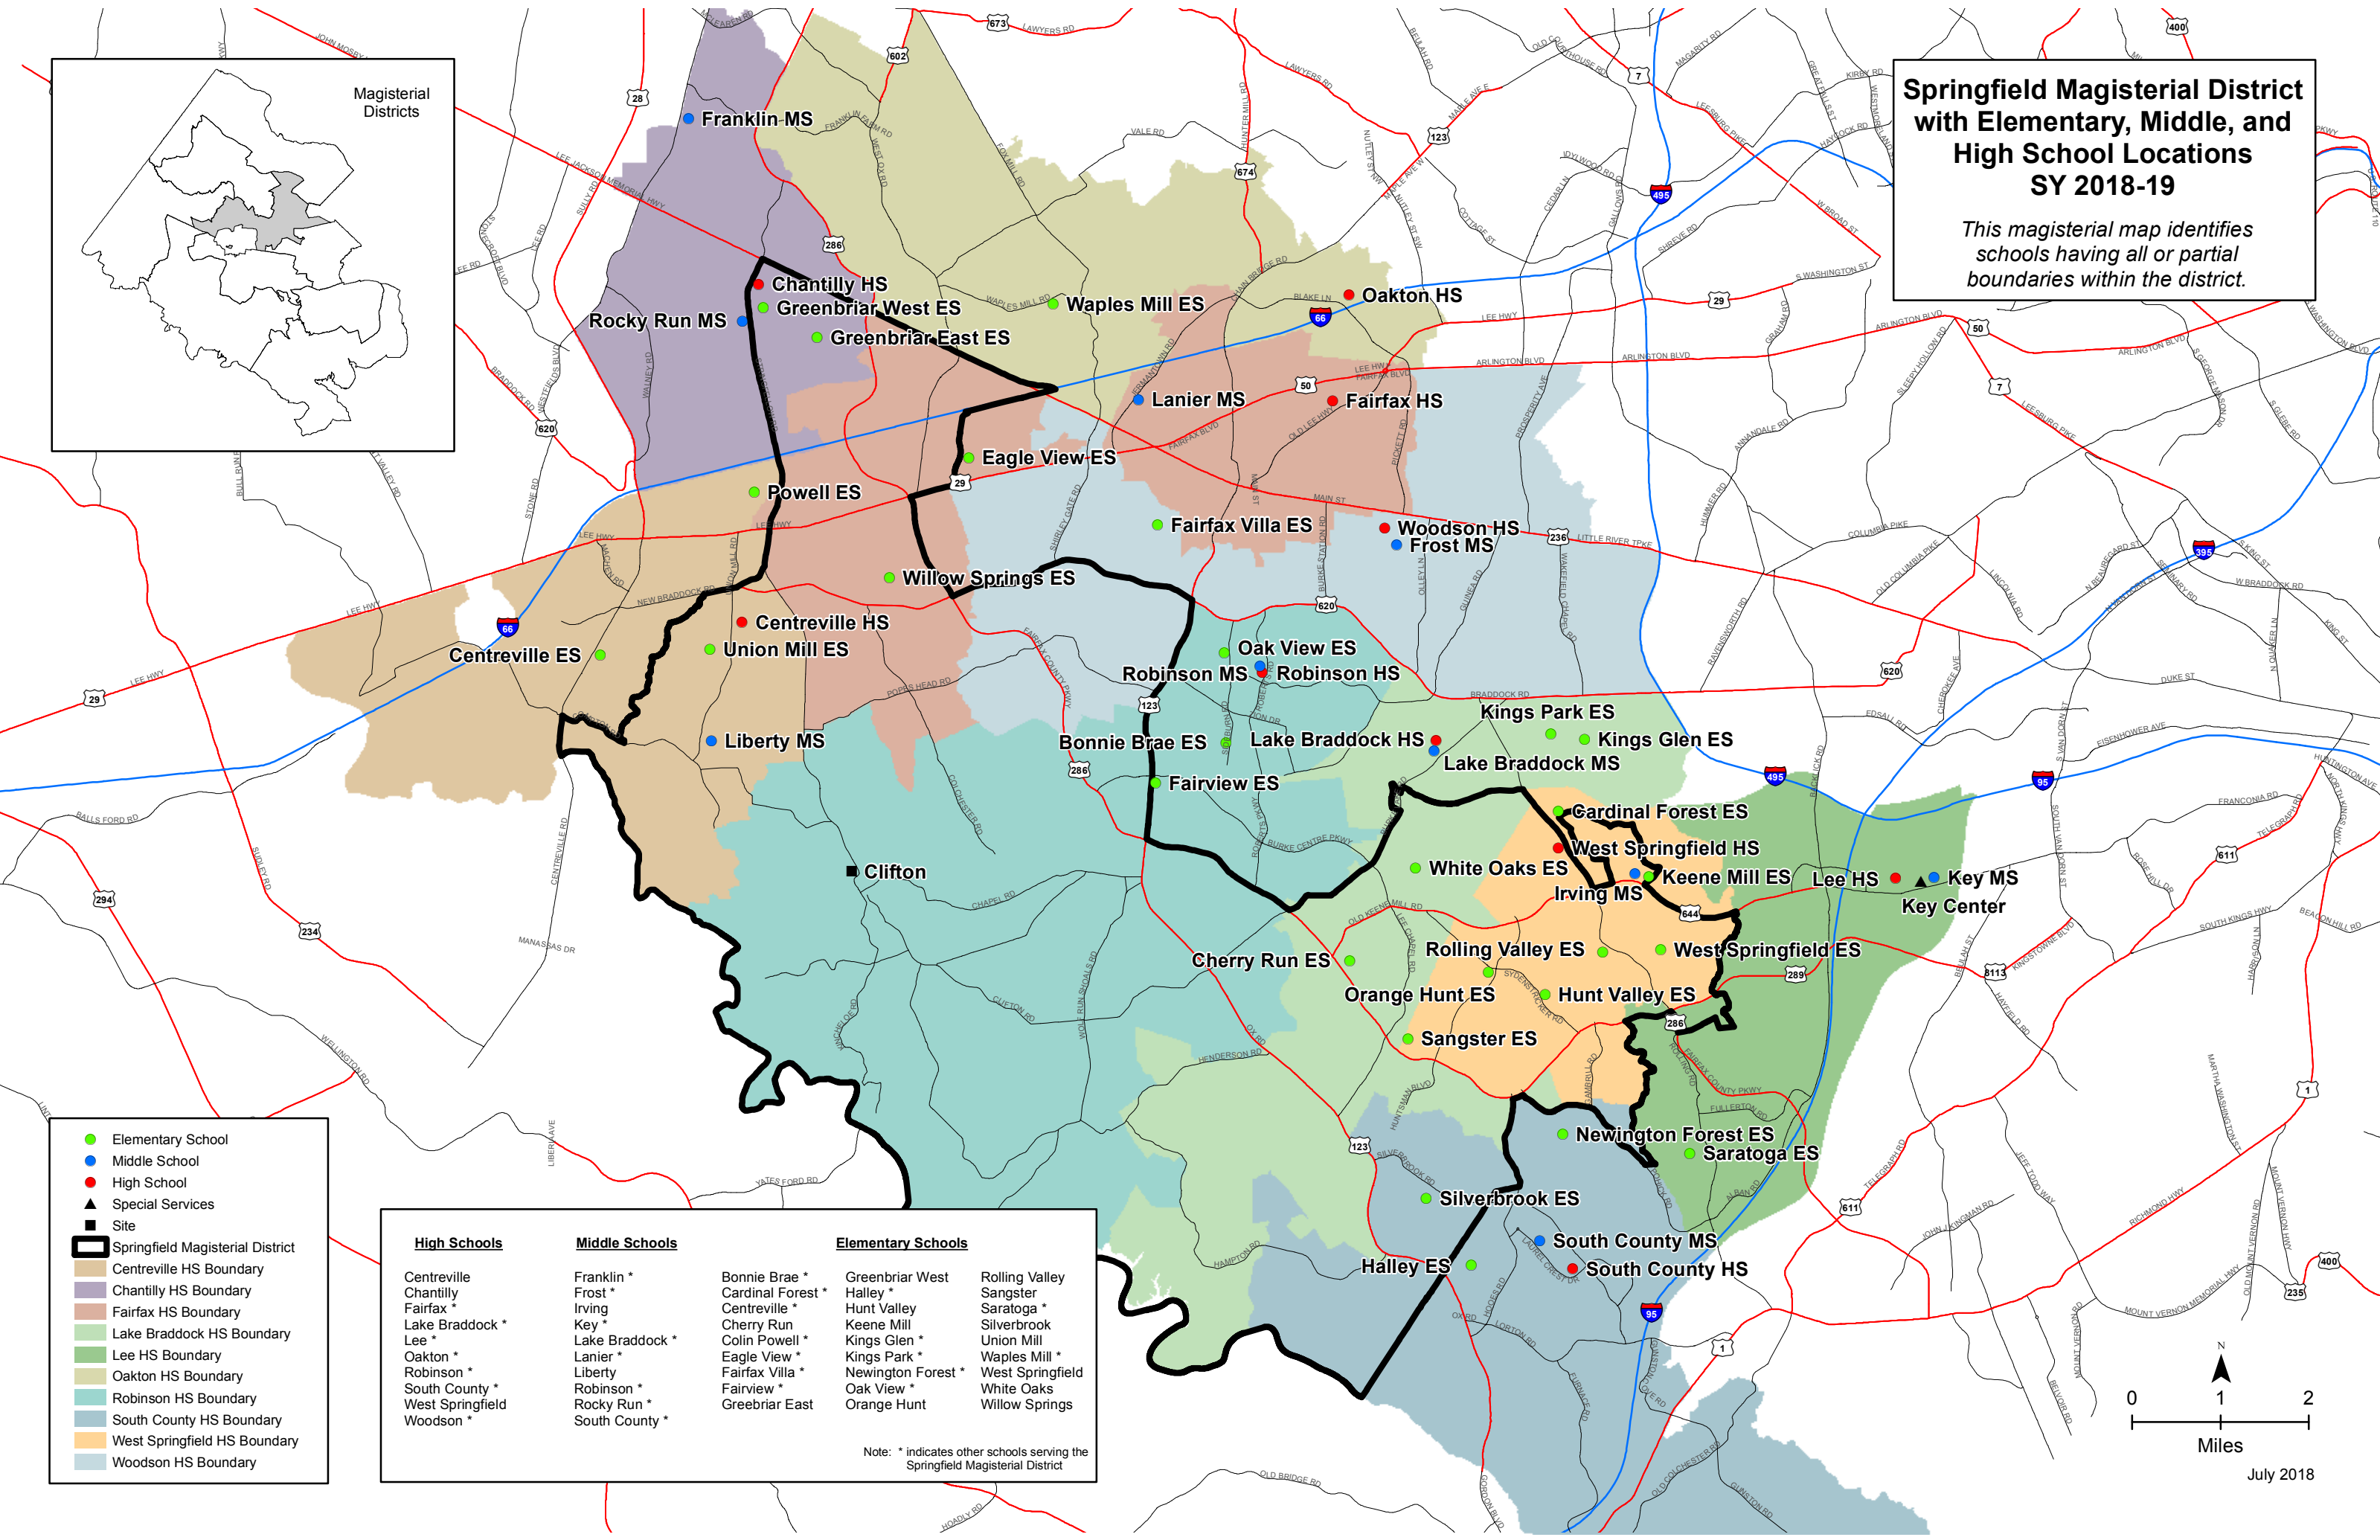

# Springfield Magisterial District with Elementary, Middle, and High School Locations SY 2018-19

This magisterial map identifies schools having all or partial boundaries within the district.

- Elementary School
- Middle School
- High School
- ▲ Special Services
- Site
- Springfield Magisterial District
- Centreville HS Boundary
- Chantilly HS Boundary
- Fairfax HS Boundary
- Lake Braddock HS Boundary
- Lee HS Boundary
- Oakton HS Boundary
- Robinson HS Boundary
- South County HS Boundary
- West Springfield HS Boundary
- Woodson HS Boundary

High Schools	Middle Schools	Elementary Schools
Centreville	Franklin *	Bonnie Brae *
Chantilly	Frost *	Cardinal Forest *
Fairfax *	Irving	Centreville *
Lake Braddock *	Key *	Hunt Valley
Lee *	Lake Braddock *	Keene Mill
Oakton *	Liberty	Kings Glen *
Robinson *	Robinson *	Newington Forest *
South County *	Rocky Run *	Oak View *
West Springfield	South County *	Orange Hunt
Woodson *		Greenbriar West
		Halley *
		Hunt Valley
		Rolling Valley
		Sangster
		Saratoga *
		Silverbrook
		Union Mill
		Waples Mill *
		West Springfield
		White Oaks
		Willow Springs

Note: \* indicates other schools serving the Springfield Magisterial District