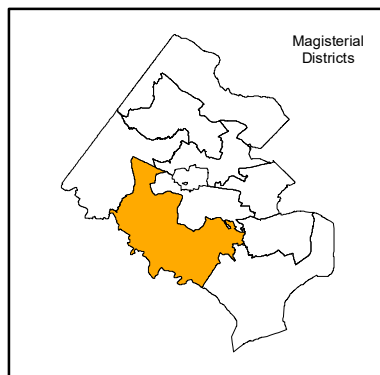

# Springfield Magisterial District with Elementary, Middle, and High School Locations SY 2020-21

This magisterial map identifies schools having all or partial boundaries within the district.

- Elementary School
- Middle School
- High School
- ▲ Site
- Special Education Center
- Interagency Alternative School
- Springfield\_Magisterial\_District
- Centreville HS Boundary
- Chantilly HS Boundary
- Fairfax HS Boundary
- Lake Braddock HS Boundary
- Lee HS Boundary
- Oakton HS Boundary
- Robinson HS Boundary
- South County HS Boundary
- West Springfield HS Boundary
- Woodson HS Boundary

### High Schools

- Centreville
- Chantilly
- Fairfax \*
- Lake Braddock \*
- Lewis \*
- Oakton \*
- Robinson \*
- South County \*
- West Springfield
- Woodson \*