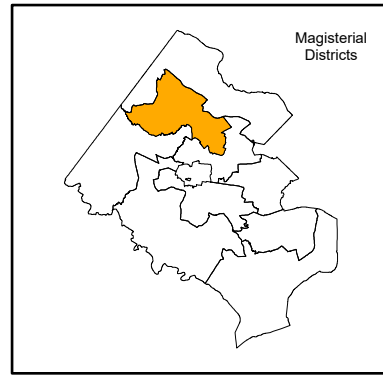

Hunter Mill Magisterial District With School Locations and High School (HS) Boundaries School Year (SY) 2024-25

This magisterial map identifies schools having all or partial boundaries within the district.

- Elementary School
- Middle School
- High School
- ▲ Site
- Other
- Falls Church HS Boundary
- Herndon HS Boundary
- Langley HS Boundary
- Madison HS Boundary
- Marshall HS Boundary
- Oakton HS Boundary
- South Lakes HS Boundary
- Westfield HS Boundary