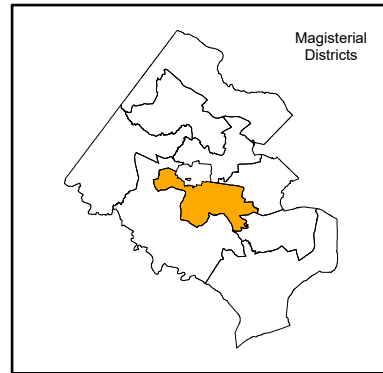

Braddock Magisterial District With School Locations and High School (HS) Boundaries School Year (SY) 2024-25

This magisterial map identifies schools having all or partial boundaries within the district.

- Elementary School
- Middle School
- High School
- Administrative Center
- Support Center
- Other
- Annandale HS Boundary
- Fairfax HS Boundary
- Lake Braddock HS Boundary
- Lewis HS Boundary
- Robinson HS Boundary
- West Springfield HS Boundary
- Woodson HS Boundary