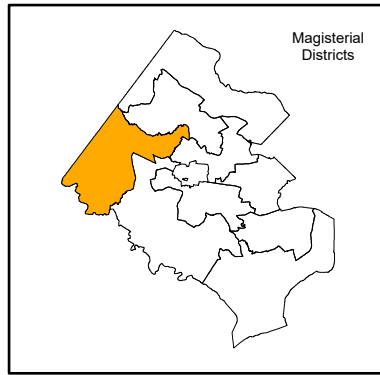

Sully Magisterial District With School Locations and High School (HS) Boundaries School Year (SY) 2023-24

This magisterial map identifies schools having all or partial boundaries within the district.

- Elementary School
 - Middle School
 - High School
 - △ Future School/Center
 - Administrative Center
 - Support Center
 - Other
 - Sully Magisterial District
- Centreville HS Boundary
 - Chantilly HS Boundary
 - Fairfax HS Boundary
 - Madison HS Boundary
 - Oakton HS Boundary
 - South Lakes HS Boundary
 - Westfield HS Boundary

High Schools

- Centreville *
- Chantilly *
- Fairfax *
- Madison *
- Mountain View +
- Oakton *
- South Lakes *
- Westfield

Middle Schools

- Carson
- Franklin
- Hughes *
- Katherine Johnson *
- Liberty *
- Rocky Run
- Stone
- Thoreau *