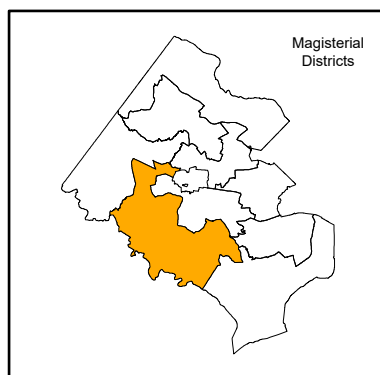

Springfield Magisterial District With School Locations and High School (HS) Boundaries School Year (SY) 2023-24

This magisterial map identifies schools having all or partial boundaries within the district.

- Elementary School
- Middle School
- High School
- ▲ Site
- Other
- Springfield Magisterial District
- Centreville HS Boundary
- Chantilly HS Boundary
- Fairfax HS Boundary
- Lake Braddock HS Boundary
- Lewis HS Boundary
- Oakton HS Boundary
- Robinson HS Boundary
- South County HS Boundary
- West Springfield HS Boundary
- Woodson HS Boundary