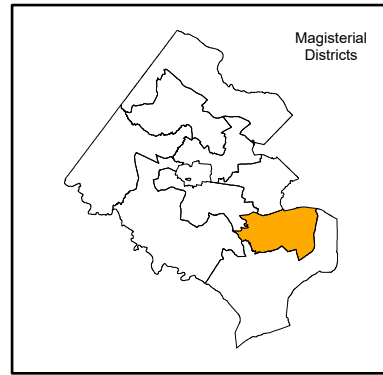

# Franconia Magisterial District With School Locations and High School (HS) Boundaries School Year (SY) 2023-24

This magisterial map identifies schools having all or partial boundaries within the district.

- Elementary School
- Middle School
- High School
- △ Future School/Center
- Administrative Center
- Support Center
- Other
- Franconia Magisterial District
- Edison HS Boundary
- Hayfield HS Boundary
- Lewis HS Boundary
- Mount Vernon HS Boundary
- West Springfield HS Boundary
- West Potomac HS Boundary