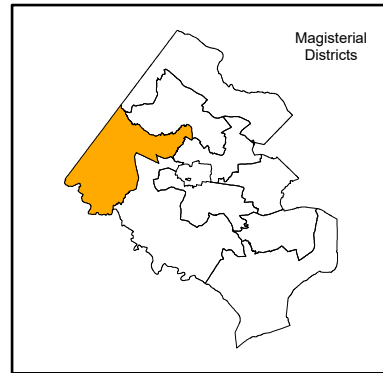

Sully Magisterial District With School Locations and High School (HS) Boundaries School Year (SY) 2022-23

This magisterial map identifies schools having all or partial boundaries within the updated 2021 district.

- Elementary School
- Middle School
- High School
- ▲ Future Elementary School
- Administrative Center
- Support Center
- Other
- Sully Magisterial District
- Centerville HS Boundary
- Chantilly HS Boundary
- Fairfax HS Boundary
- Madison HS Boundary
- Oakton HS Boundary
- South Lakes HS Boundary
- Westfield HS Boundary