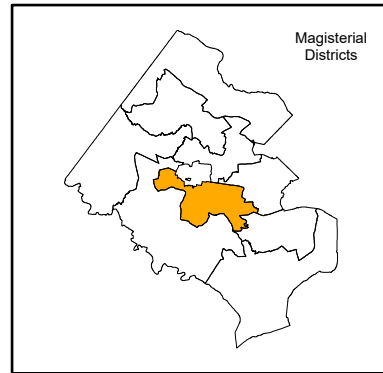

Braddock Magisterial District With School Locations and High School (HS) Boundaries School Year (SY) 2022-23

This magisterial map identifies schools having all or partial boundaries within the updated 2021 district.

- Elementary School
- Middle School
- High School
- Administrative Center
- Support Center
- Other
- Braddock Magisterial District
- Annandale HS Boundary
- Fairfax HS Boundary
- Lake Braddock HS Boundary
- Lewis HS Boundary
- Robinson HS Boundary
- West Springfield HS Boundary
- Woodson HS Boundary