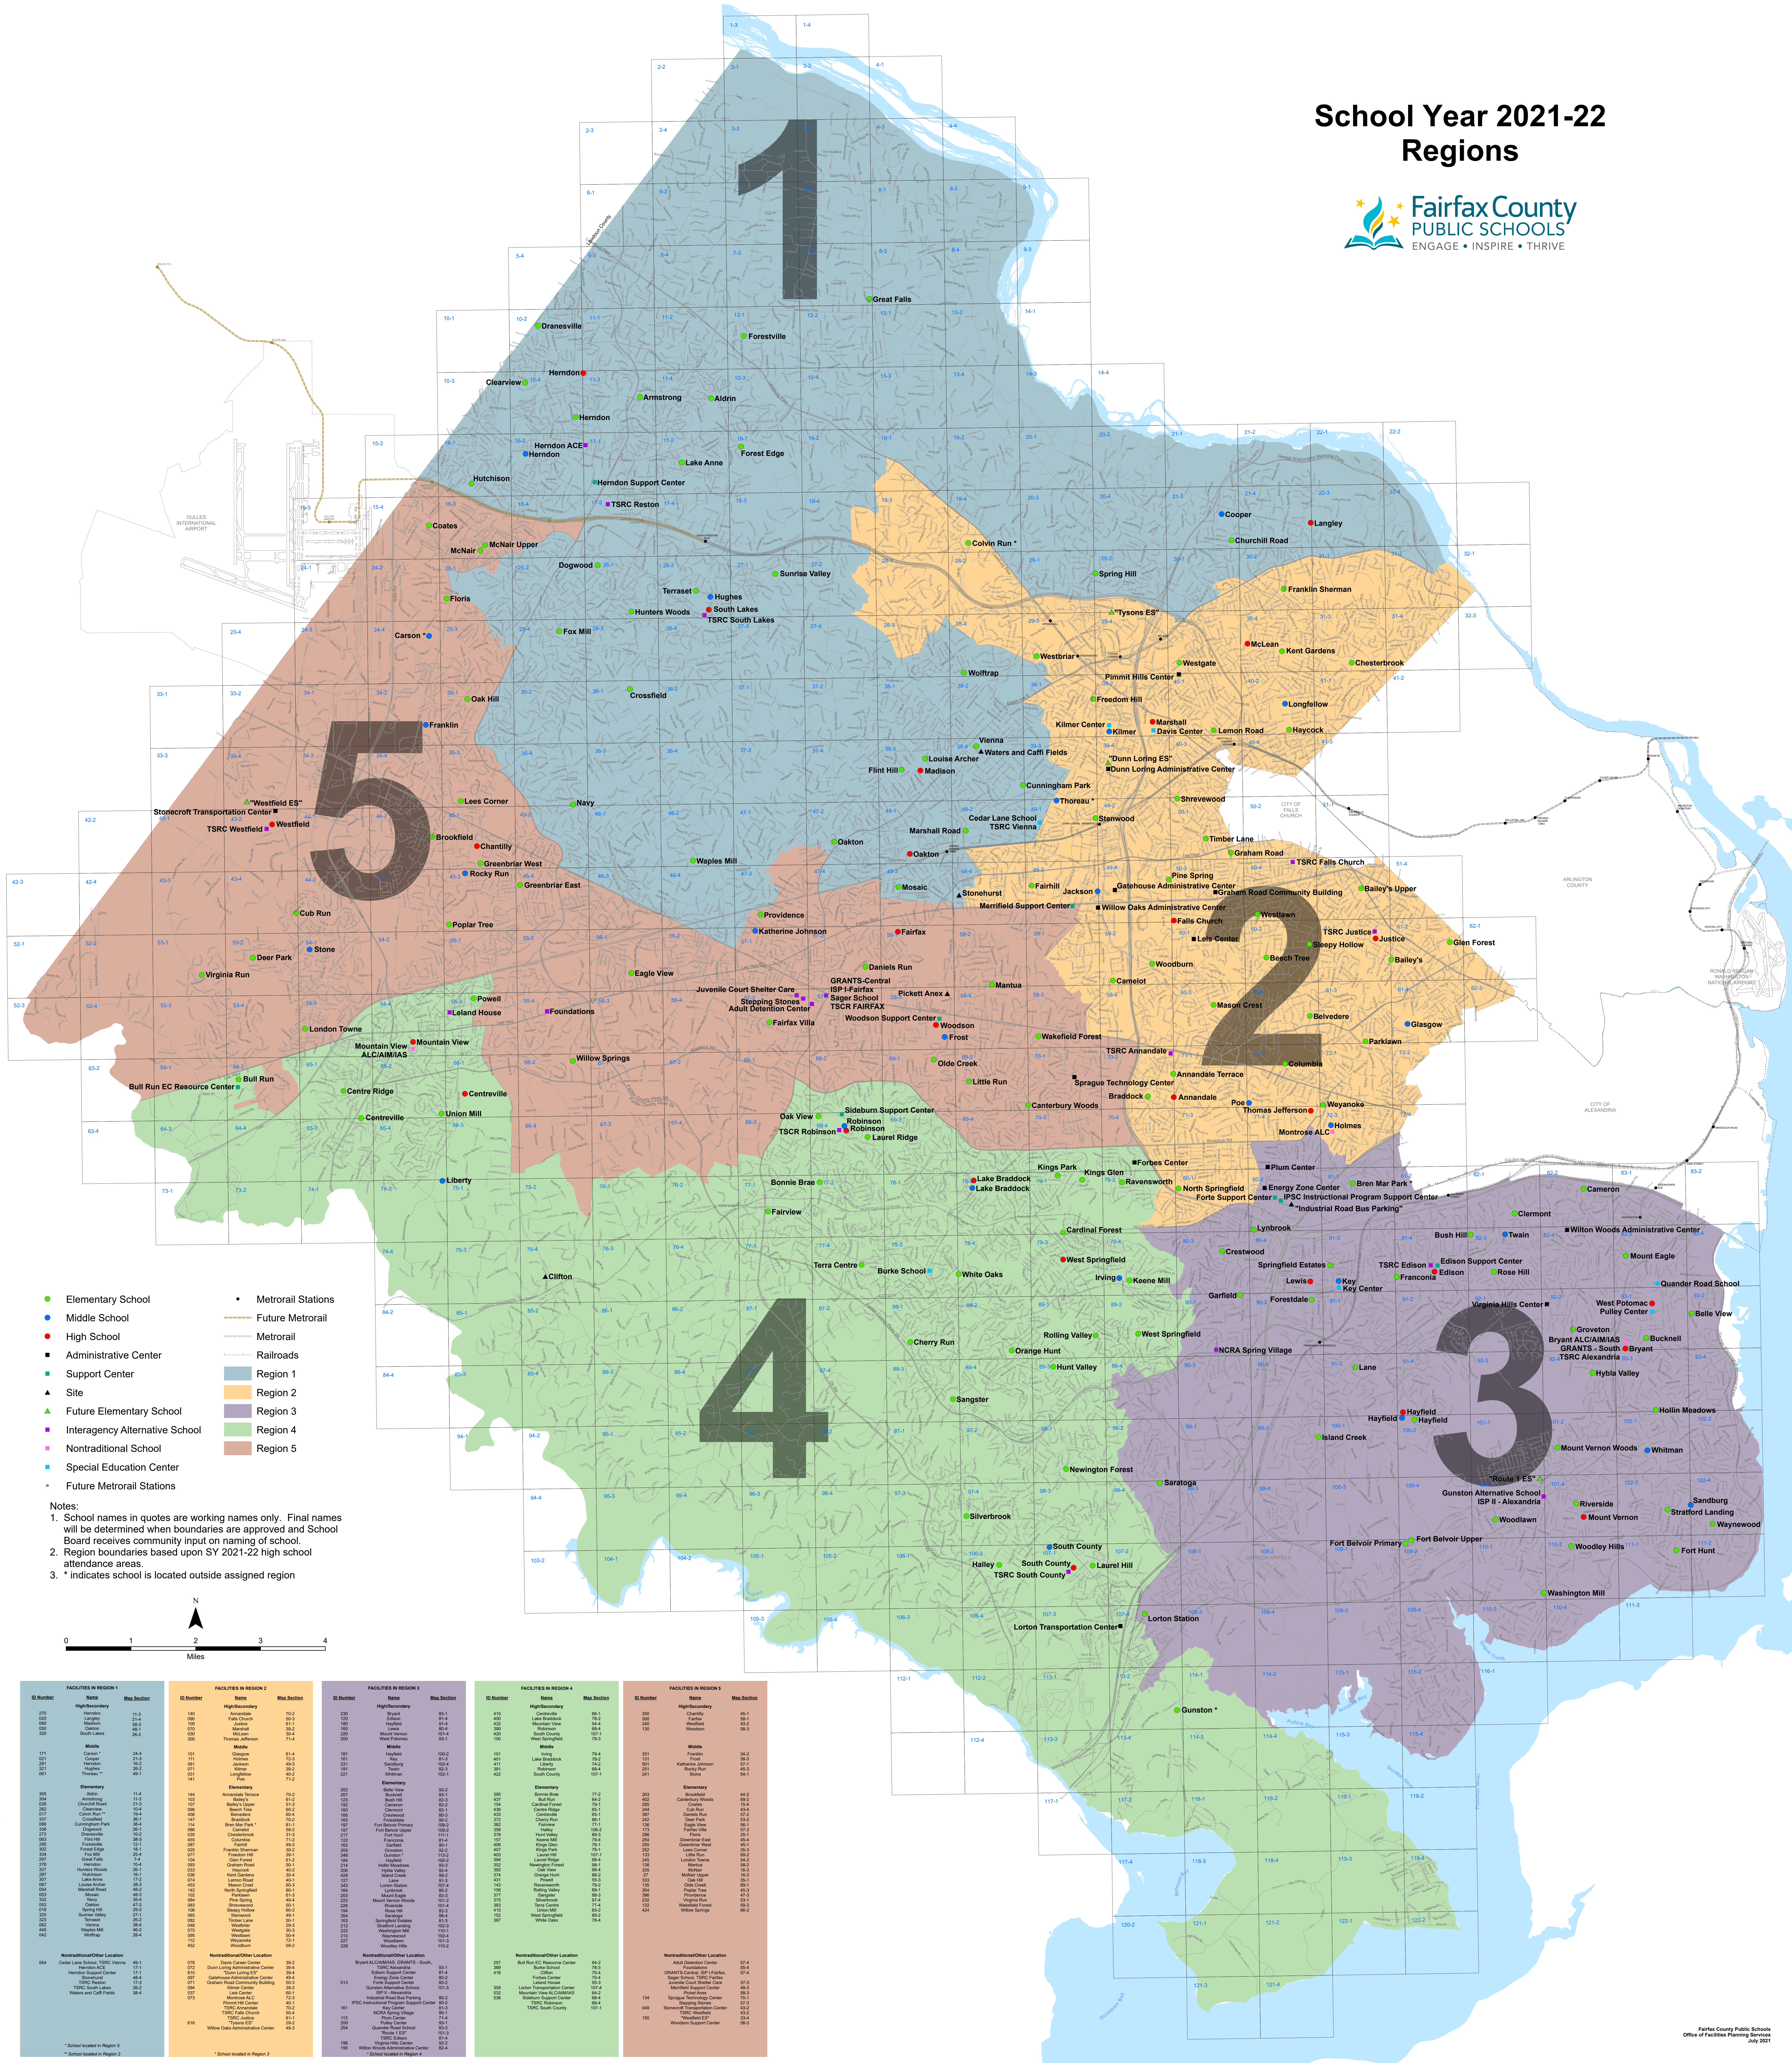

School Year 2021-22 Regions

- Elementary School
- Middle School
- High School
- Administrative Center
- Support Center
- ▲ Future Elementary School
- ▲ Interagency Alternative School
- ▲ Nontraditional School
- ▲ Special Education Center
- Future Metrorail Stations
- Metrorail Stations
- Future Metrorail
- Metrorail
- Railroads
- Region 1
- Region 2
- Region 3
- Region 4
- Region 5

Notes:
 1. School names in quotes are working names only. Final names will be determined when boundaries are approved and School Board receives community input on naming of school.
 2. Region boundaries based on SY 2021-22 high school attendance areas.
 3. * indicates school is located outside assigned region

FACILITIES IN REGION 1			FACILITIES IN REGION 2			FACILITIES IN REGION 3			FACILITIES IN REGION 4			FACILITIES IN REGION 5		
ID Number	Name	Max Section	ID Number	Name	Max Section	ID Number	Name	Max Section	ID Number	Name	Max Section	ID Number	Name	Max Section
170	Highway	30	100	Arundell	100	200	Ballston	100	300	Cherry Hill	100	400	Cherry Hill	100