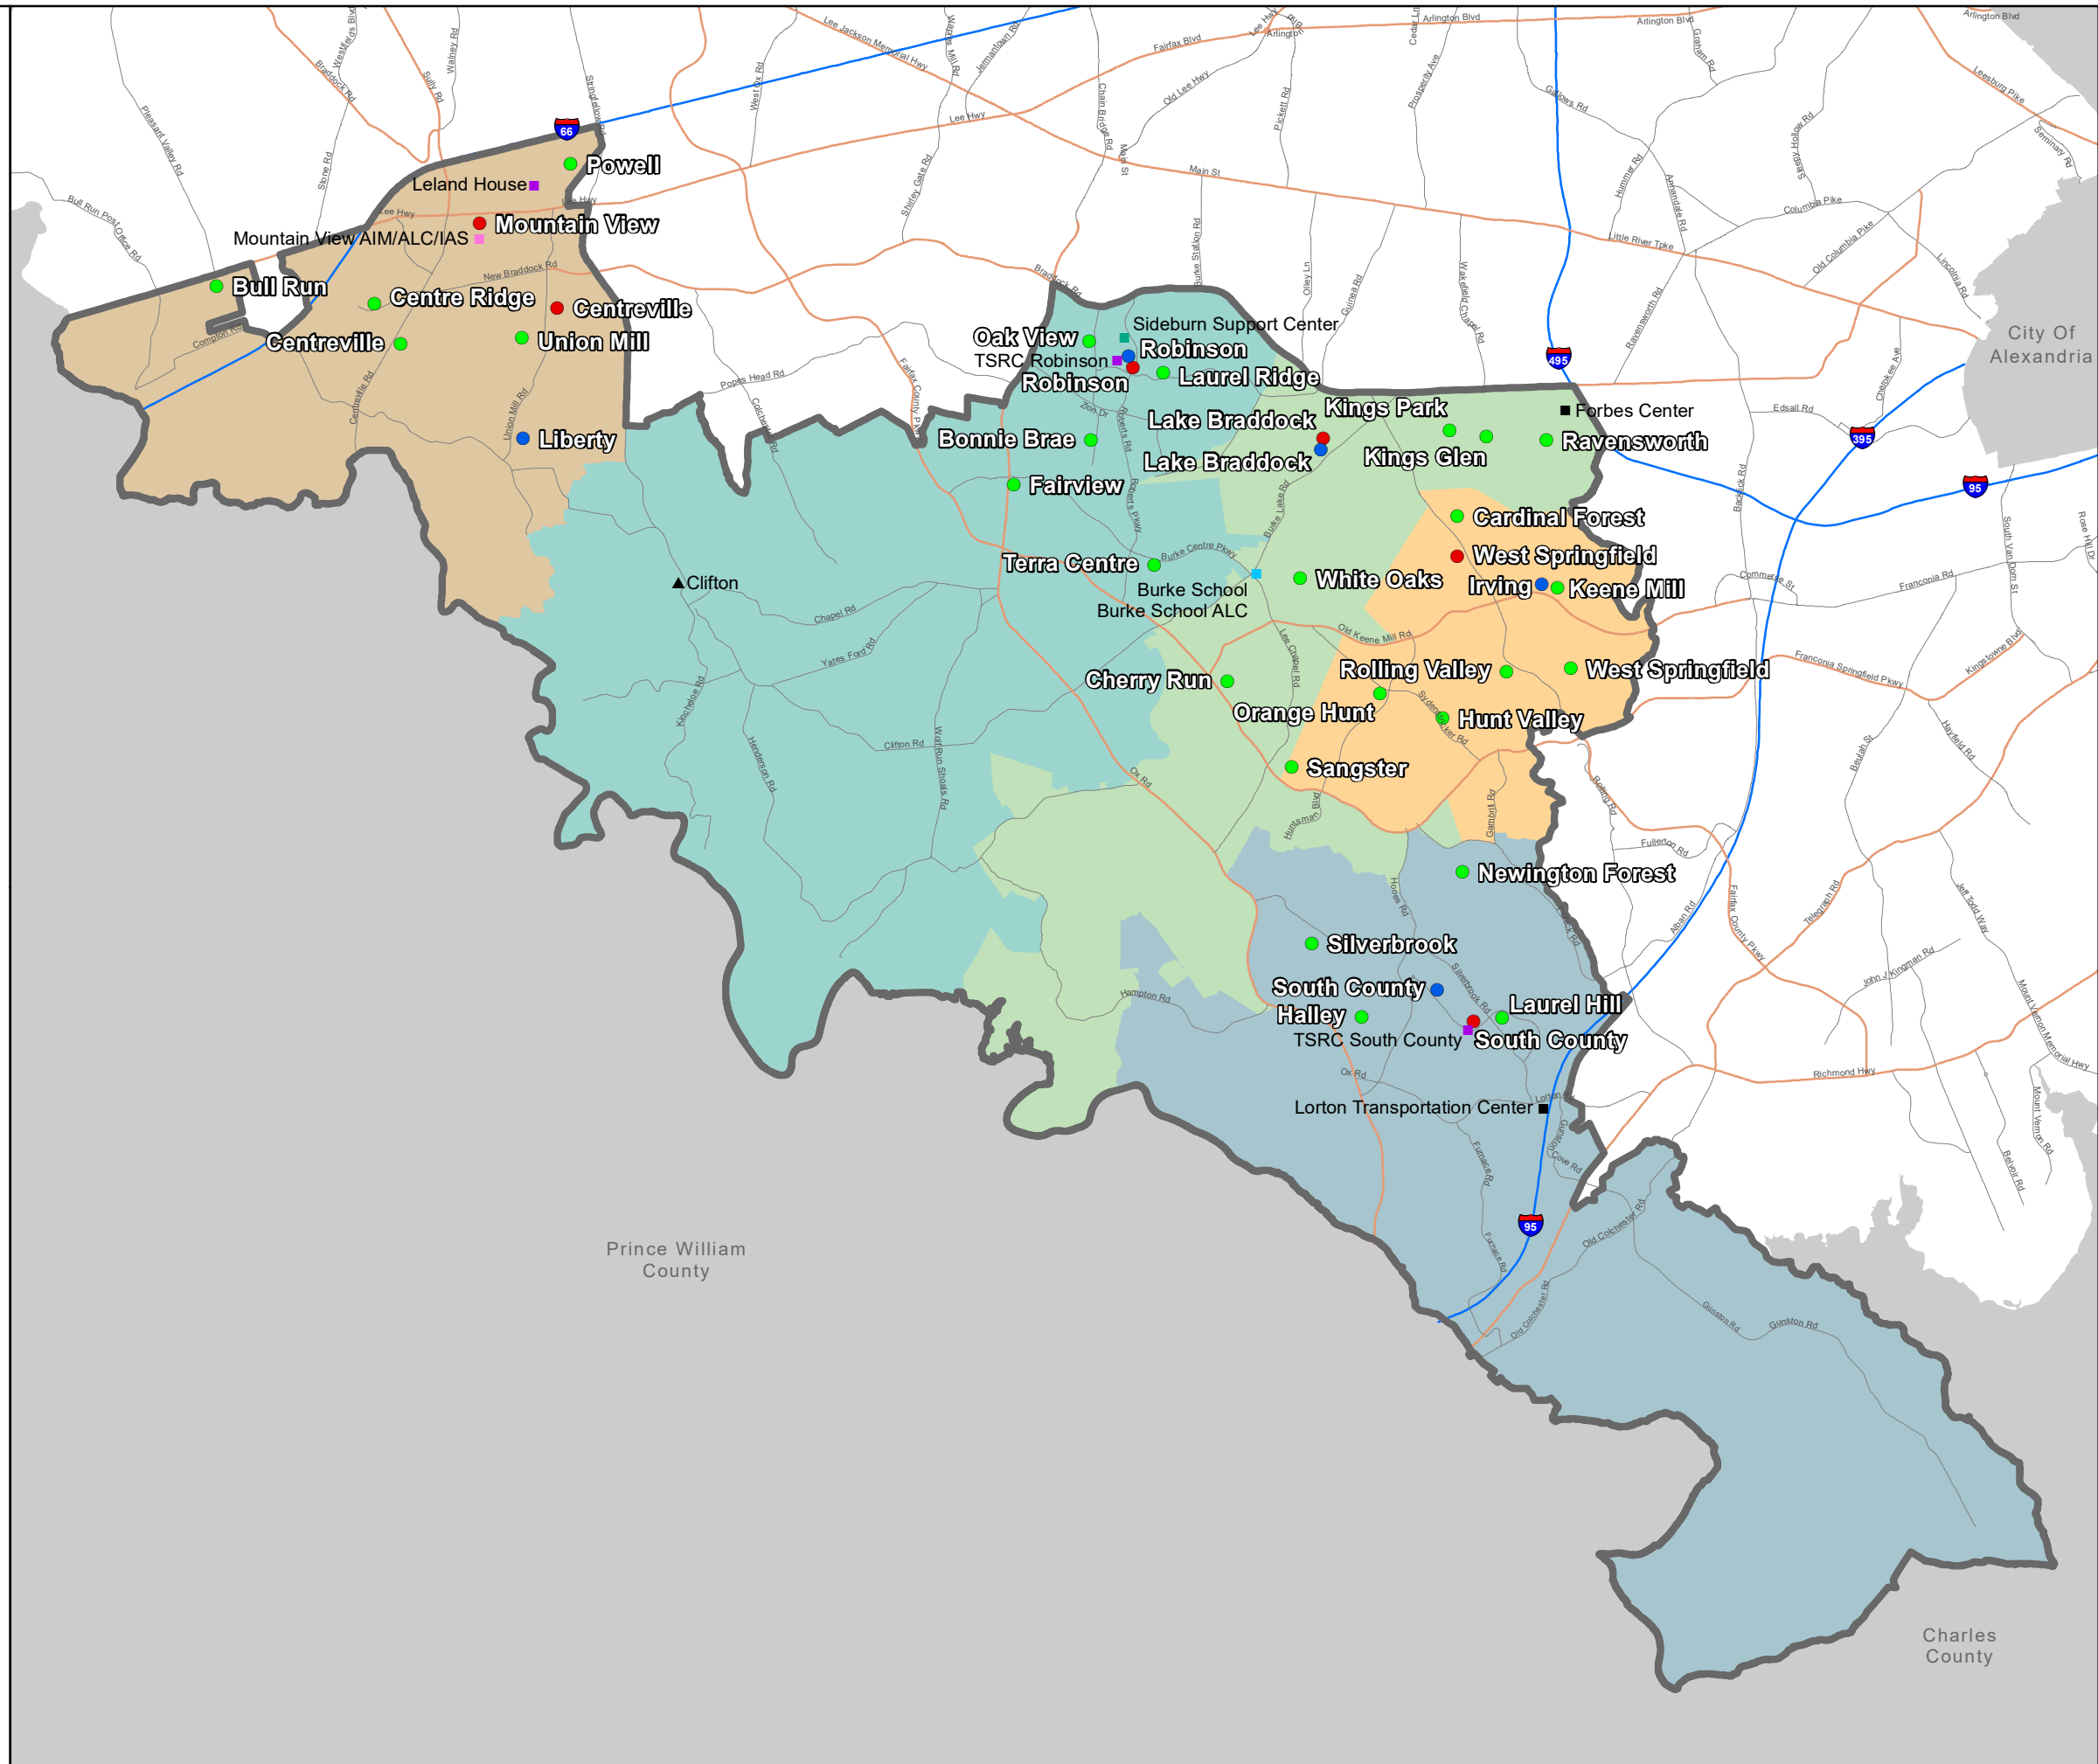

Region 4 with School Locations SY 2020-21

This Region map identifies schools having all or partial boundaries within the region.

- Elementary School
- Middle School
- High School
- ▲ Site
- Administrative Center
- Support Center
- Interagency Alternative School
- Nontraditional School
- Special Education Center
- Region 4
- Centreville HS Boundary
- Lake Braddock HS Boundary
- Robinson HS Boundary
- South County HS Boundary
- West Springfield HS Boundary

High Schools

Centreville
Lake Braddock
Mountain View +
Robinson
South County
West Springfield

Middle Schools

Irving
Lake Braddock
Liberty
Robinson
South County

Elementary Schools

Bonnie Brae	Keene Mill	Ravenworth
Bull Run	Kings Glen	Rolling Valley
Cardinal Forest	Kings Park	Sangster
Centre Ridge	Laurel Hill	Silverbrook
Centreville	Laurel Ridge	Terra Centre
Cherry Run	Newington Forest	Union Mill
Fairview	Oak View	West Springfield
Halley	Orange Hunt	White Oaks
Hunt Valley	Powell	

Note: + indicates school does not have boundary

Prince William County

Charles County

City Of Alexandria