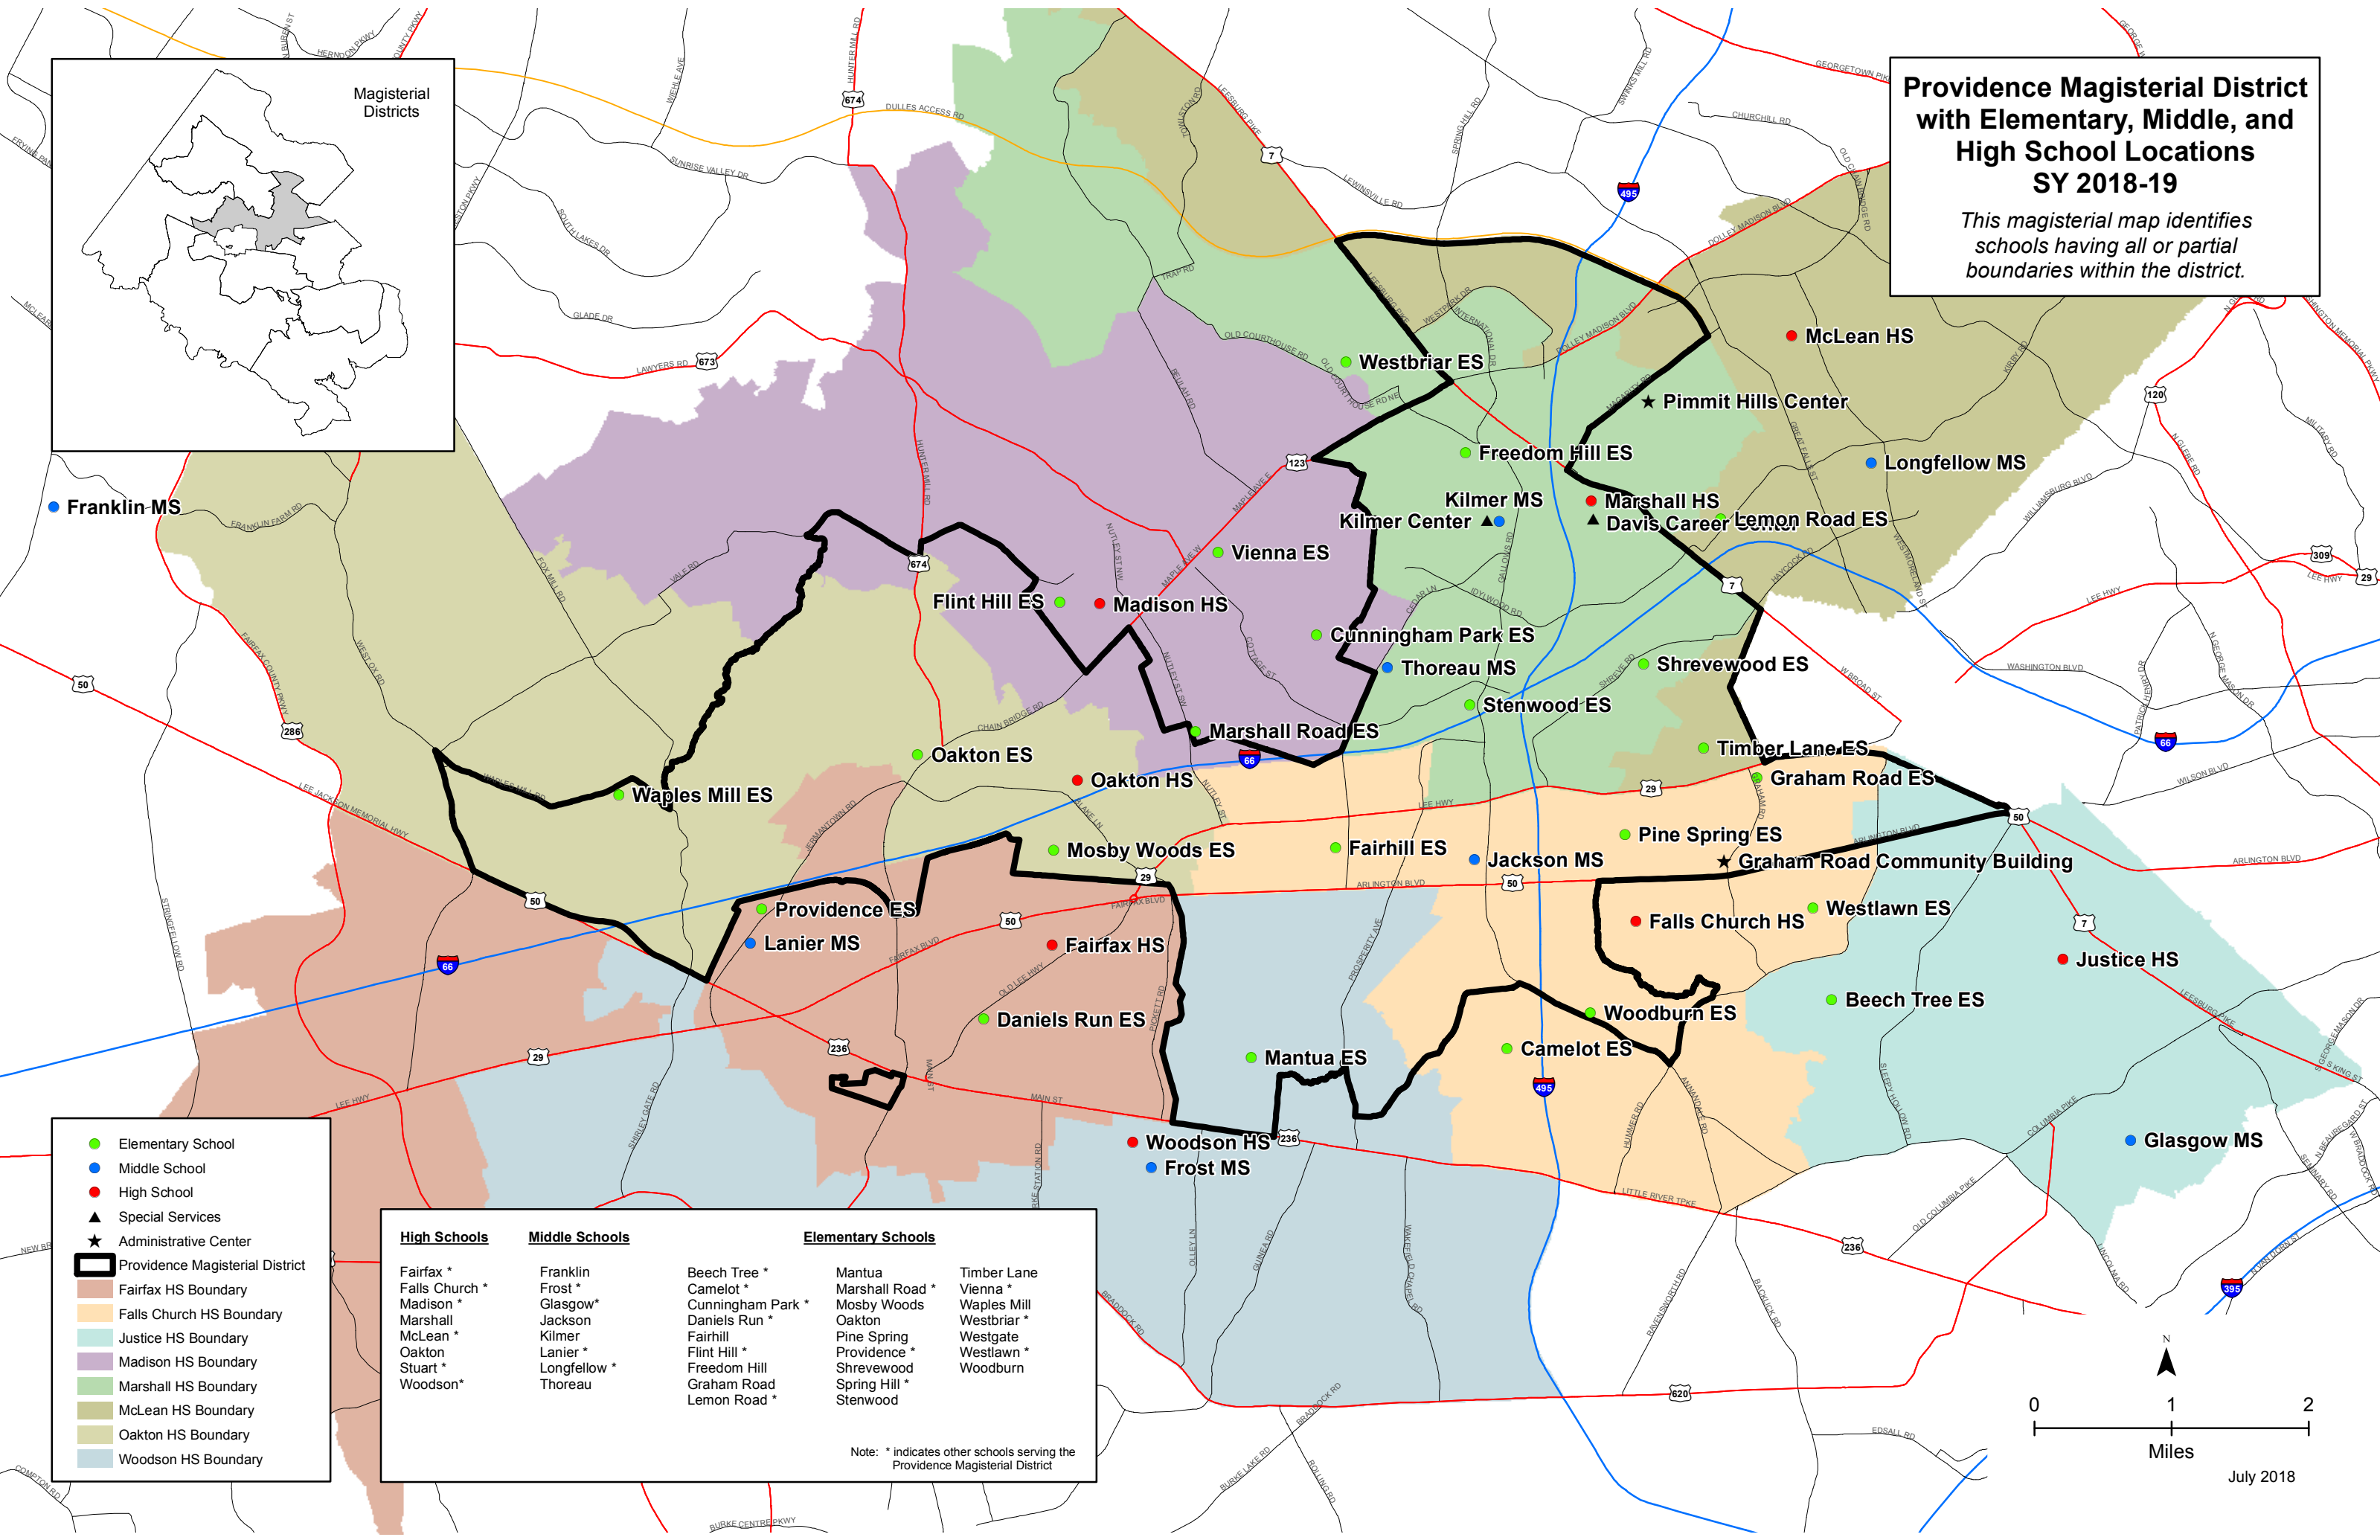

Providence Magisterial District with Elementary, Middle, and High School Locations SY 2018-19

This magisterial map identifies schools having all or partial boundaries within the district.

- Elementary School
- Middle School
- High School
- ▲ Special Services
- ★ Administrative Center
- Providence Magisterial District
- Fairfax HS Boundary
- Falls Church HS Boundary
- Justice HS Boundary
- Madison HS Boundary
- Marshall HS Boundary
- McLean HS Boundary
- Oakton HS Boundary
- Woodson HS Boundary

High Schools	Middle Schools	Elementary Schools
Fairfax *	Franklin	Beech Tree *
Falls Church *	Frost *	Camelot *
Madison *	Glasgow *	Cunningham Park *
Marshall	Jackson	Daniels Run *
McLean *	Kilmer	Oakton
Oakton *	Lanier *	Fairhill
Stuart *	Longfellow *	Flint Hill *
Woodson *	Thoreau	Freedom Hill
		Graham Road
		Lemon Road *
		Mantua
		Marshall Road *
		Mosby Woods
		Oakton
		Pine Spring
		Providence *
		Shrewwood
		Spring Hill *
		Stenwood
		Timber Lane
		Vienna *
		Waples Mill
		Westbriar *
		Westgate
		Westlawn *
		Woodburn

Note: * indicates other schools serving the Providence Magisterial District