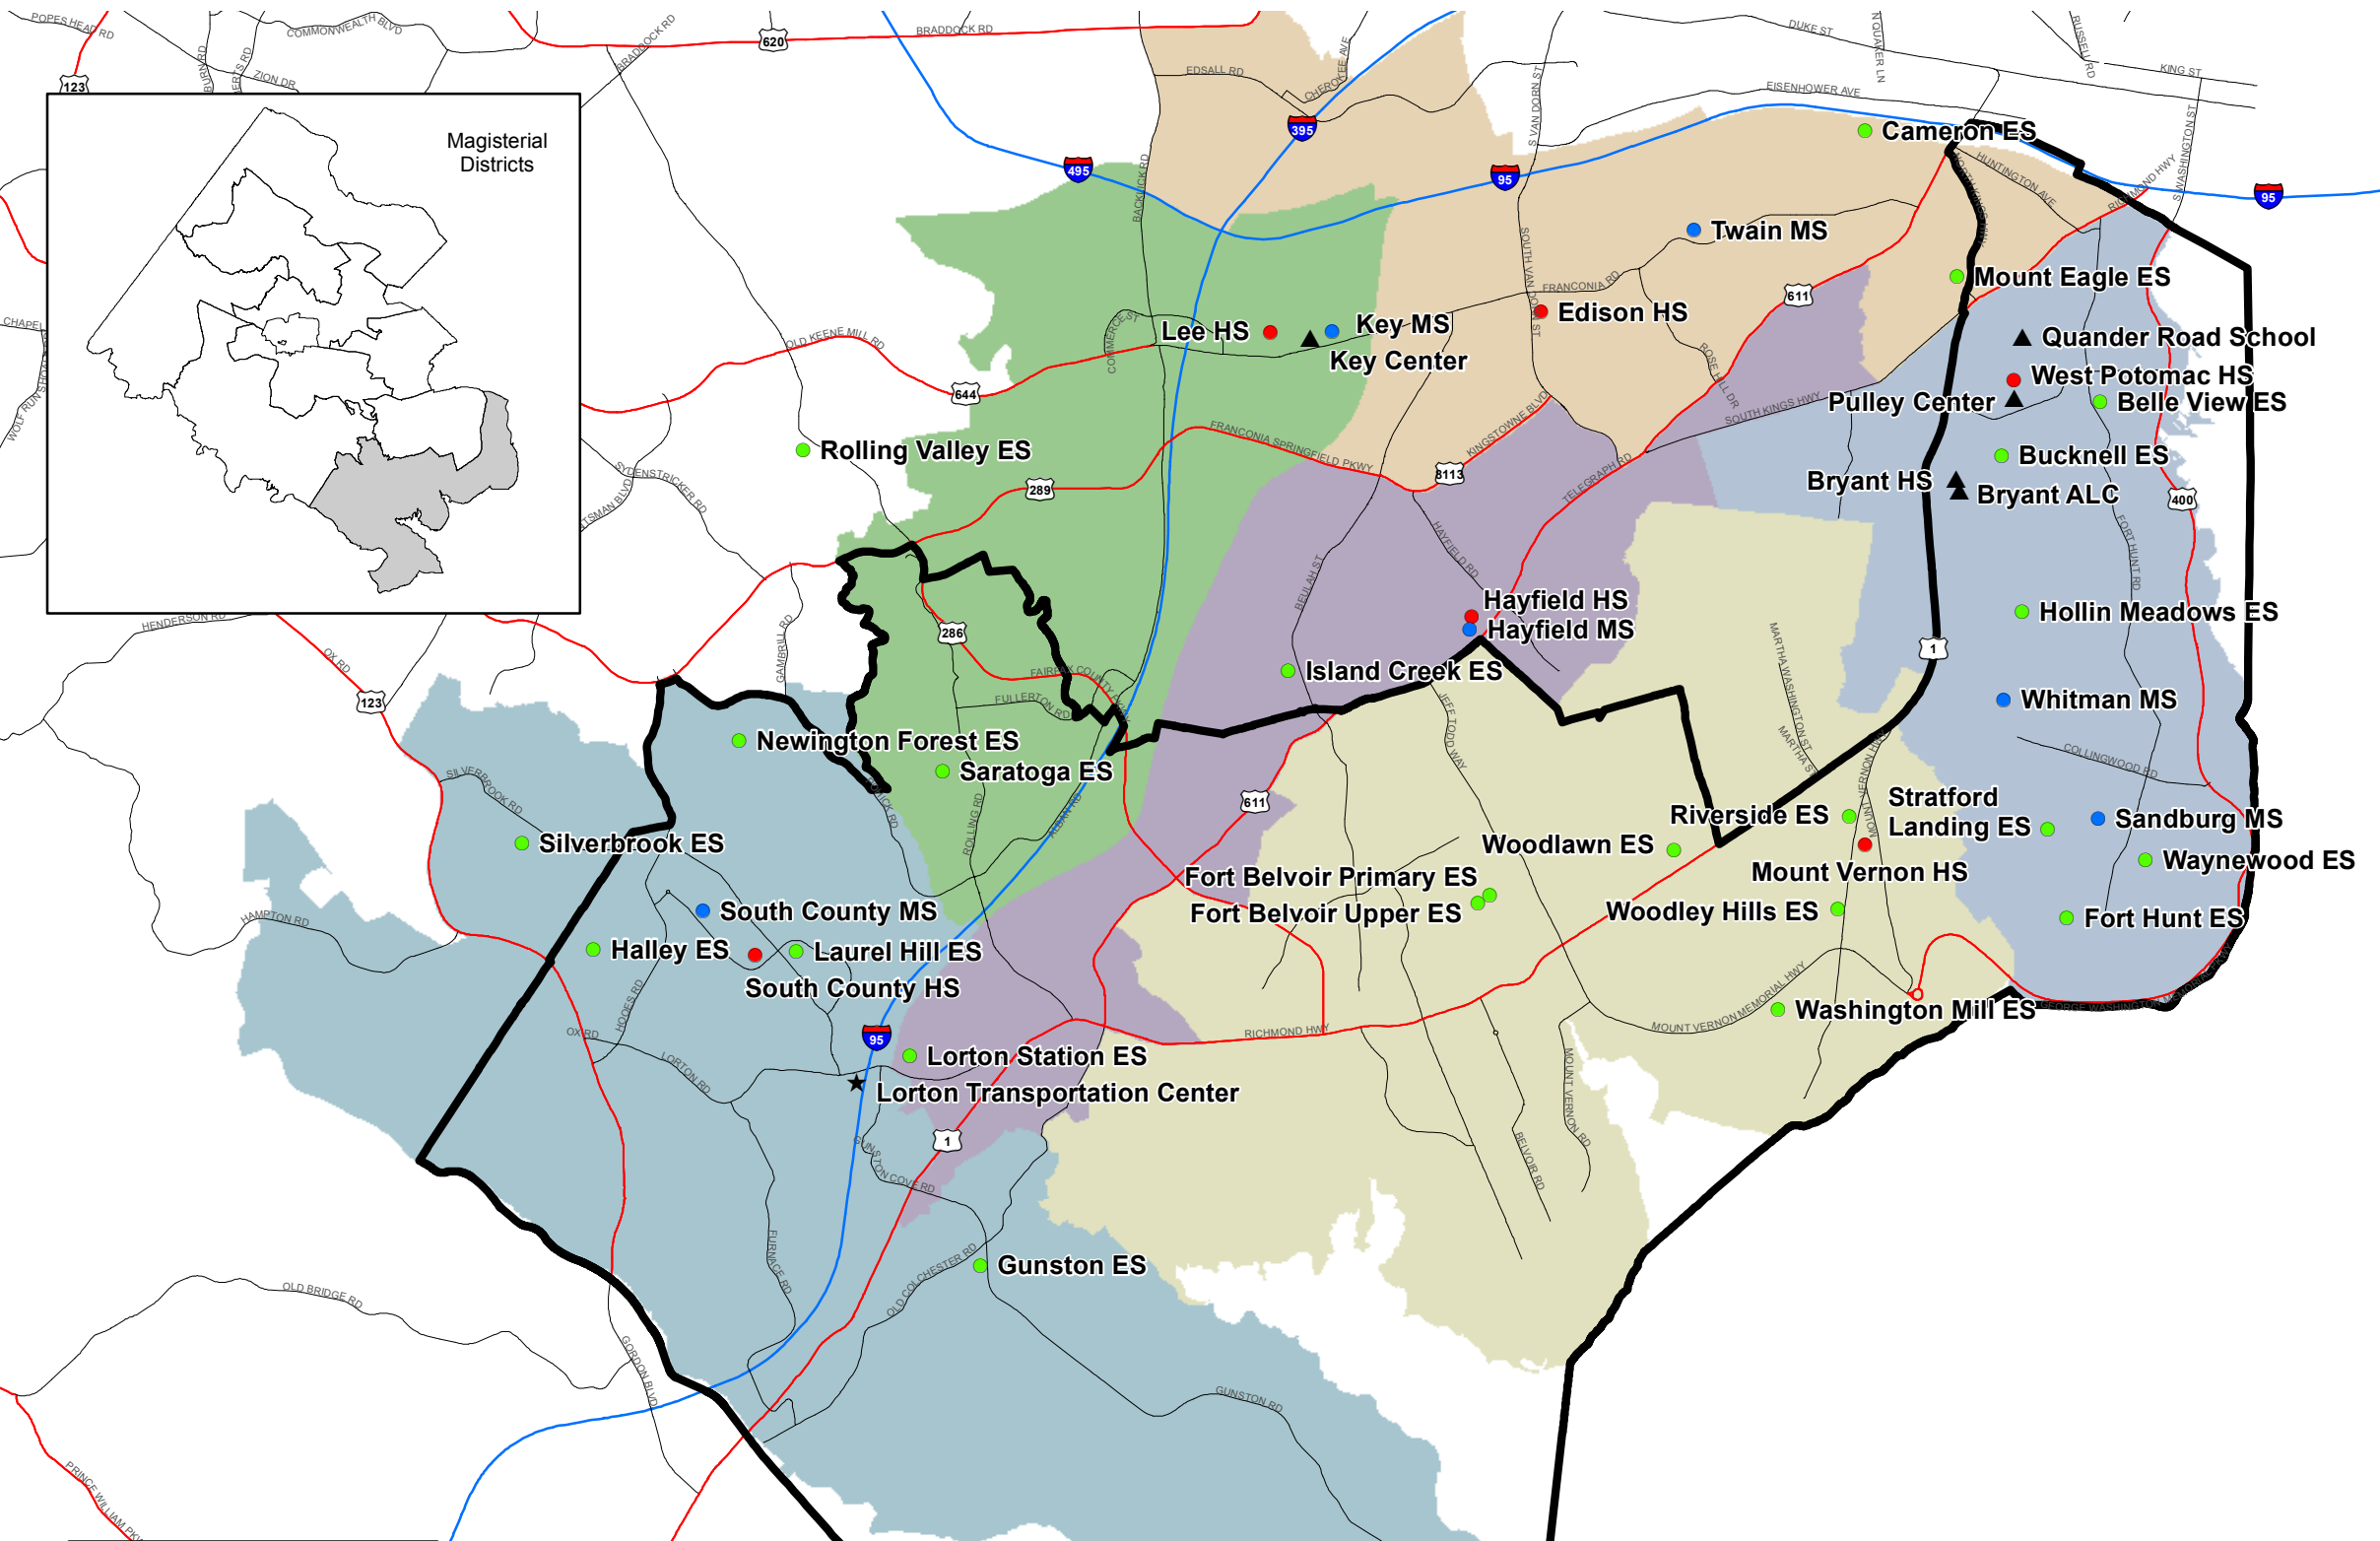

Mount Vernon Magisterial District with Elementary, Middle and High School Locations SY 2015-16

*This magisterial map identifies
schools having all or partial
boundaries within the district.*

- Elementary School
- Middle School
- High School
- ▲ Special Services
- ★ Administrative Center
- ▭ Mt. Vernon Magisterial District
- Edison HS Boundary
- Hayfield HS Boundary
- Lee HS Boundary
- Mt. Vernon HS Boundary
- South County HS Boundary
- West Potomac HS Boundary

High Schools	Middle Schools	Elementary Schools
Edison *	Hayfield *	Belle View
Hayfield *	Key *	Bucknell
Lee *	Sandburg	Cameron *
Mt. Vernon	South County	Fort Belvoir Primary
South County	Twain *	Fort Belvoir Upper
West Potomac	Whitman	Fort Hunt
		Gunston
		Halley
		Hollin Meadows
		Island Creek *
		Laurel Hill
		Lorton Station
		Mount Eagle *
		Newington Forest
		Riverside
		Rolling Valley *
		Saratoga
		Silverbrook *
		Stratford Landing
		Washington Mill
		Waynewood
		Woodlawn
		Woodley Hills

Note: * indicates other schools serving the Mount Vernon Magisterial District