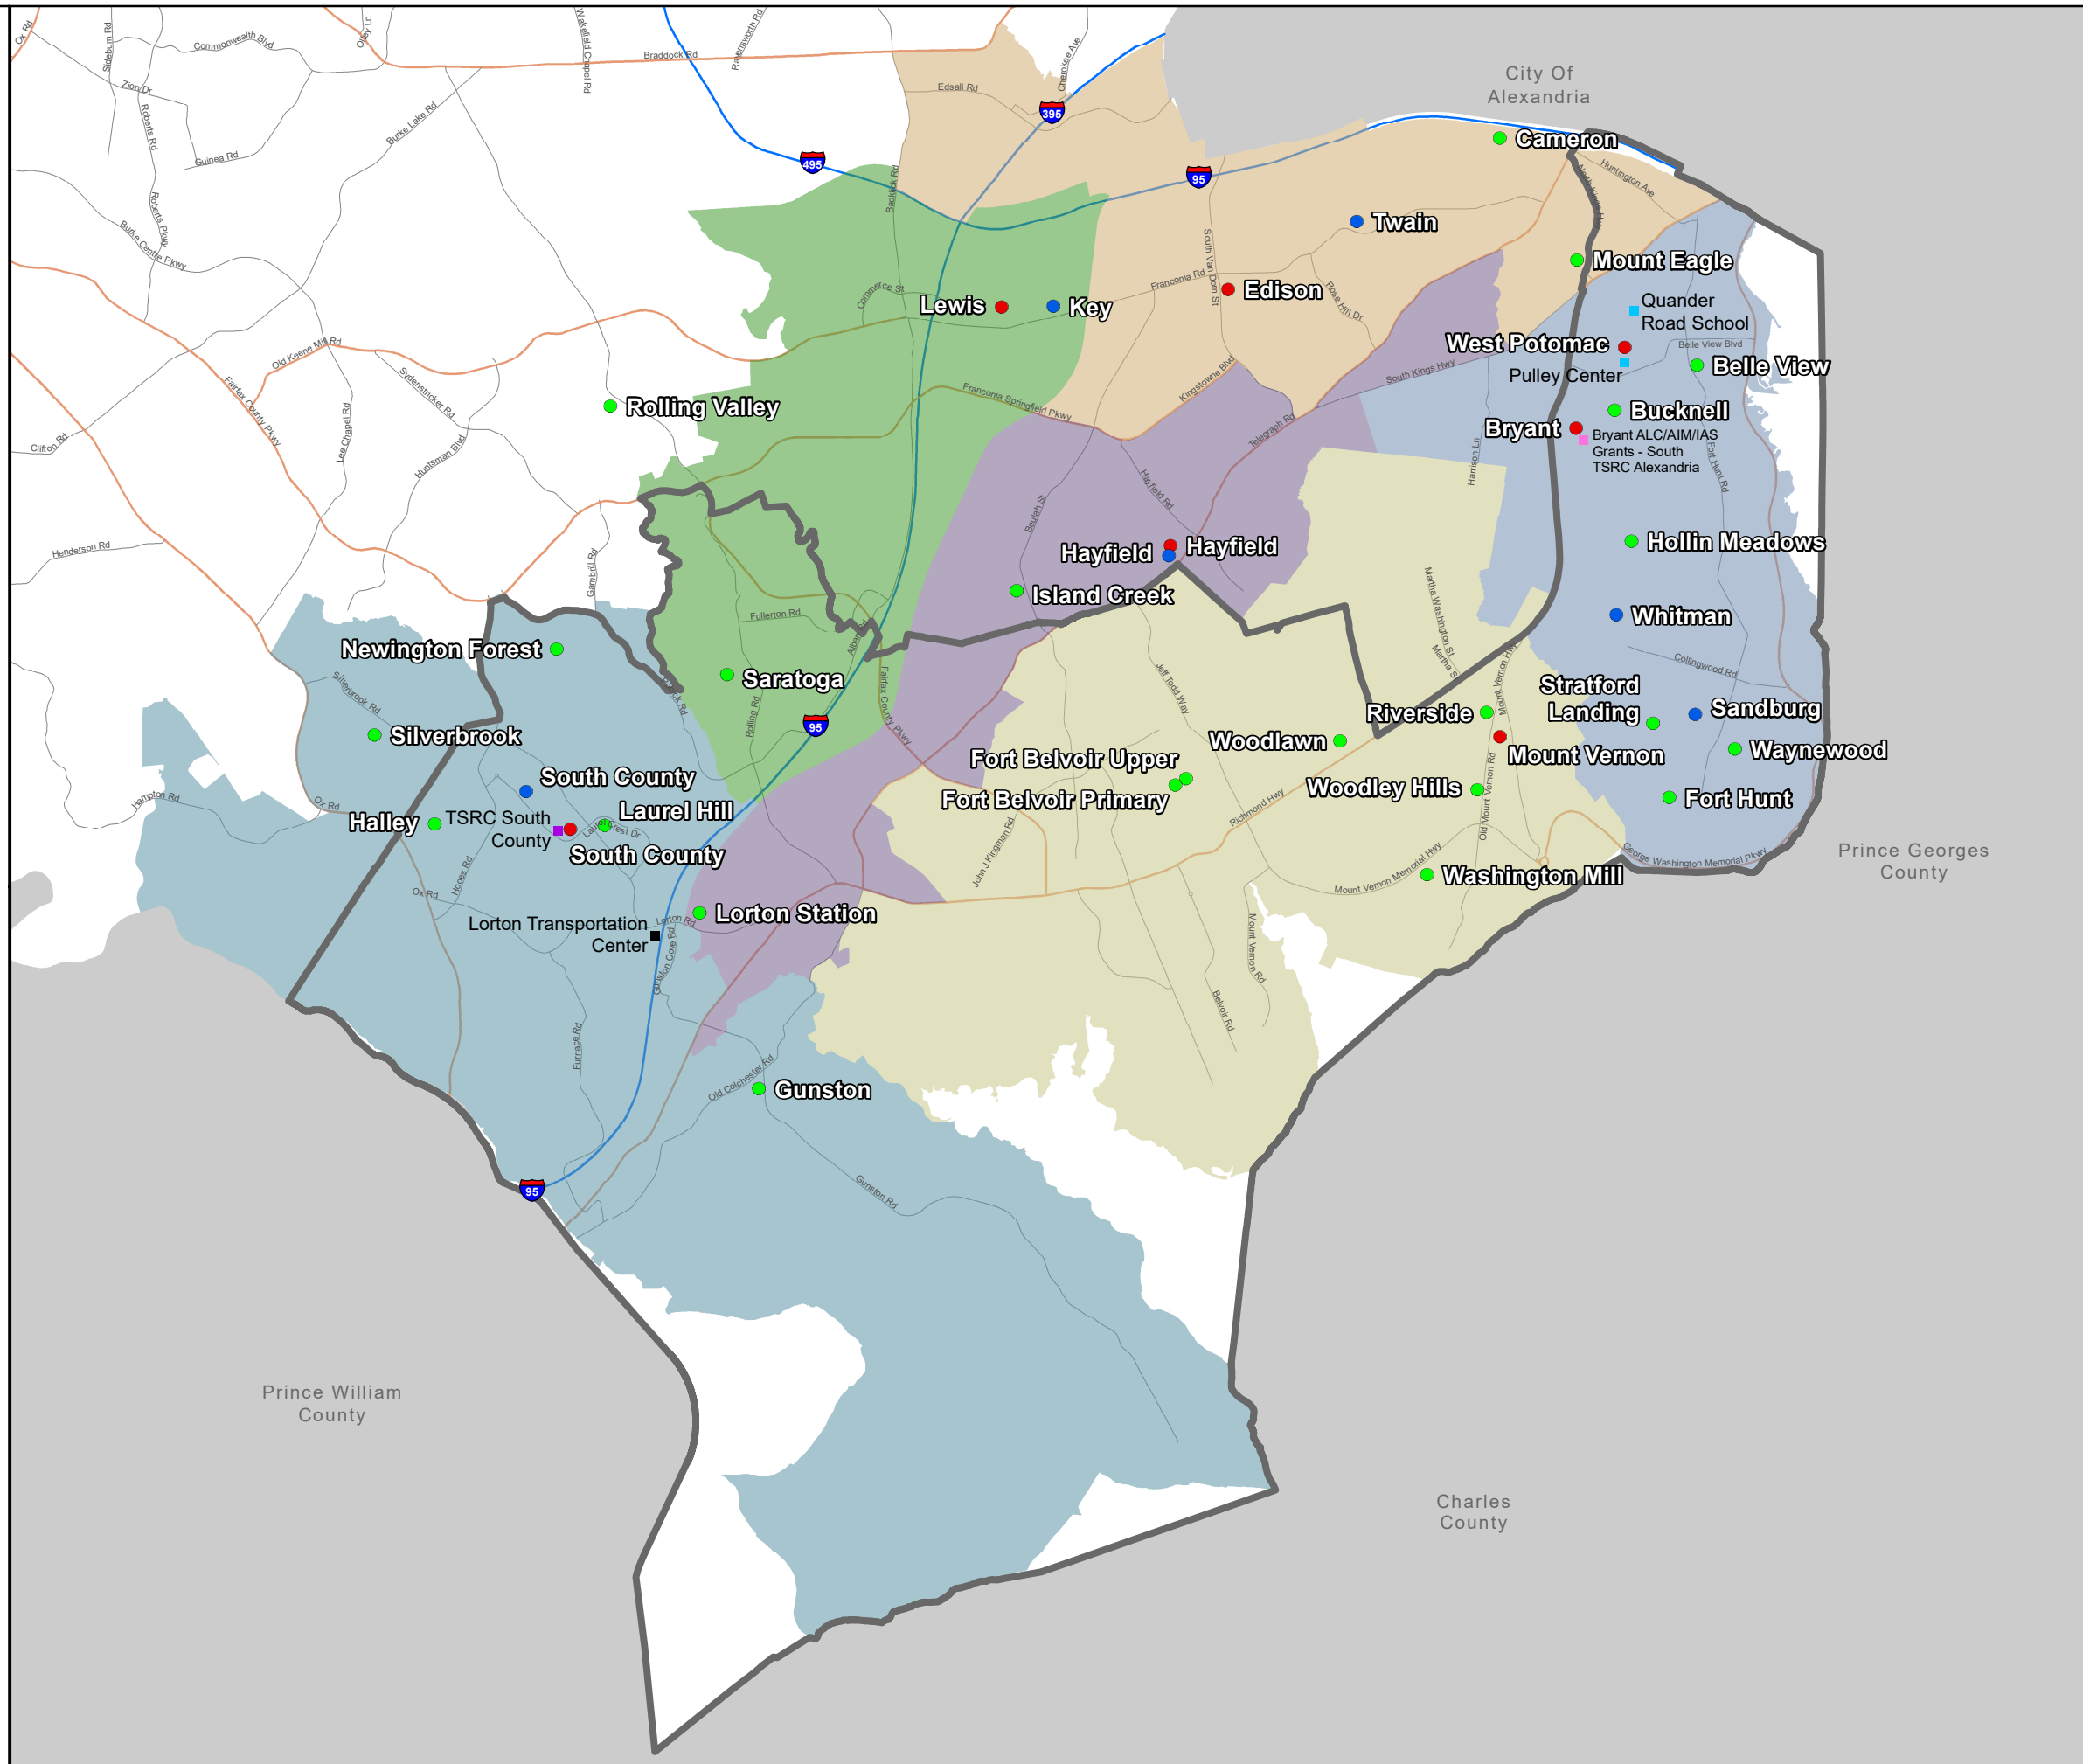

Mount Vernon Magisterial District with Elementary, Middle, and High School Locations SY 2020-21

This magisterial map identifies schools having all or partial boundaries within the district.

- Elementary School
- Middle School
- High School
- Administrative Center
- Interagency Alternative School
- Nontraditional School
- Special Education Center
- Mount Vernon Magisterial District
- Edison HS Boundary
- Hayfield HS Boundary
- Lewis HS Boundary
- Mount Vernon HS Boundary
- South County HS Boundary
- West Potomac HS Boundary

High Schools

- Bryant +
- Edison *
- Hayfield *
- Lewis *
- Mount Vernon
- South County
- West Potomac

Middle Schools

- Hayfield *
- Key *
- Sandburg
- South County
- Twain *
- Whitman

Elementary Schools

- | | | |
|----------------------|------------------|-------------------|
| Belle View | Hollin Meadows | Saratoga |
| Bucknell | Island Creek * | Silverbrook * |
| Cameron * | Laurel Hill | Stratford Landing |
| Fort Belvoir Primary | Lorton Station | Washington Mill |
| Fort Belvoir Upper | Mount Eagle * | Waynewood |
| Fort Hunt | Newington Forest | Woodlawn |
| Gunston | Riverside | Woodley Hills |
| Halley | Rolling Valley * | |

Note: * indicates school serving the Mount Vernon Magisterial District while outside boundary
+ indicates school does not have boundary