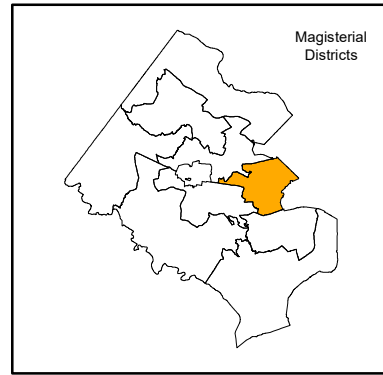

# Mason Magisterial District With Elementary, Middle, and High School Locations School Year 2021-22

This magisterial map identifies schools having all or partial boundaries within the revised 2021 district.

- Elementary School
- Middle School
- High School
- ▲ Site
- Administrative Center
- Support Center
- Other
- Mason Magisterial District
- Annandale HS Boundary
- Edison HS Boundary
- Justice HS Boundary
- Falls Church HS Boundary
- Woodson HS Boundary