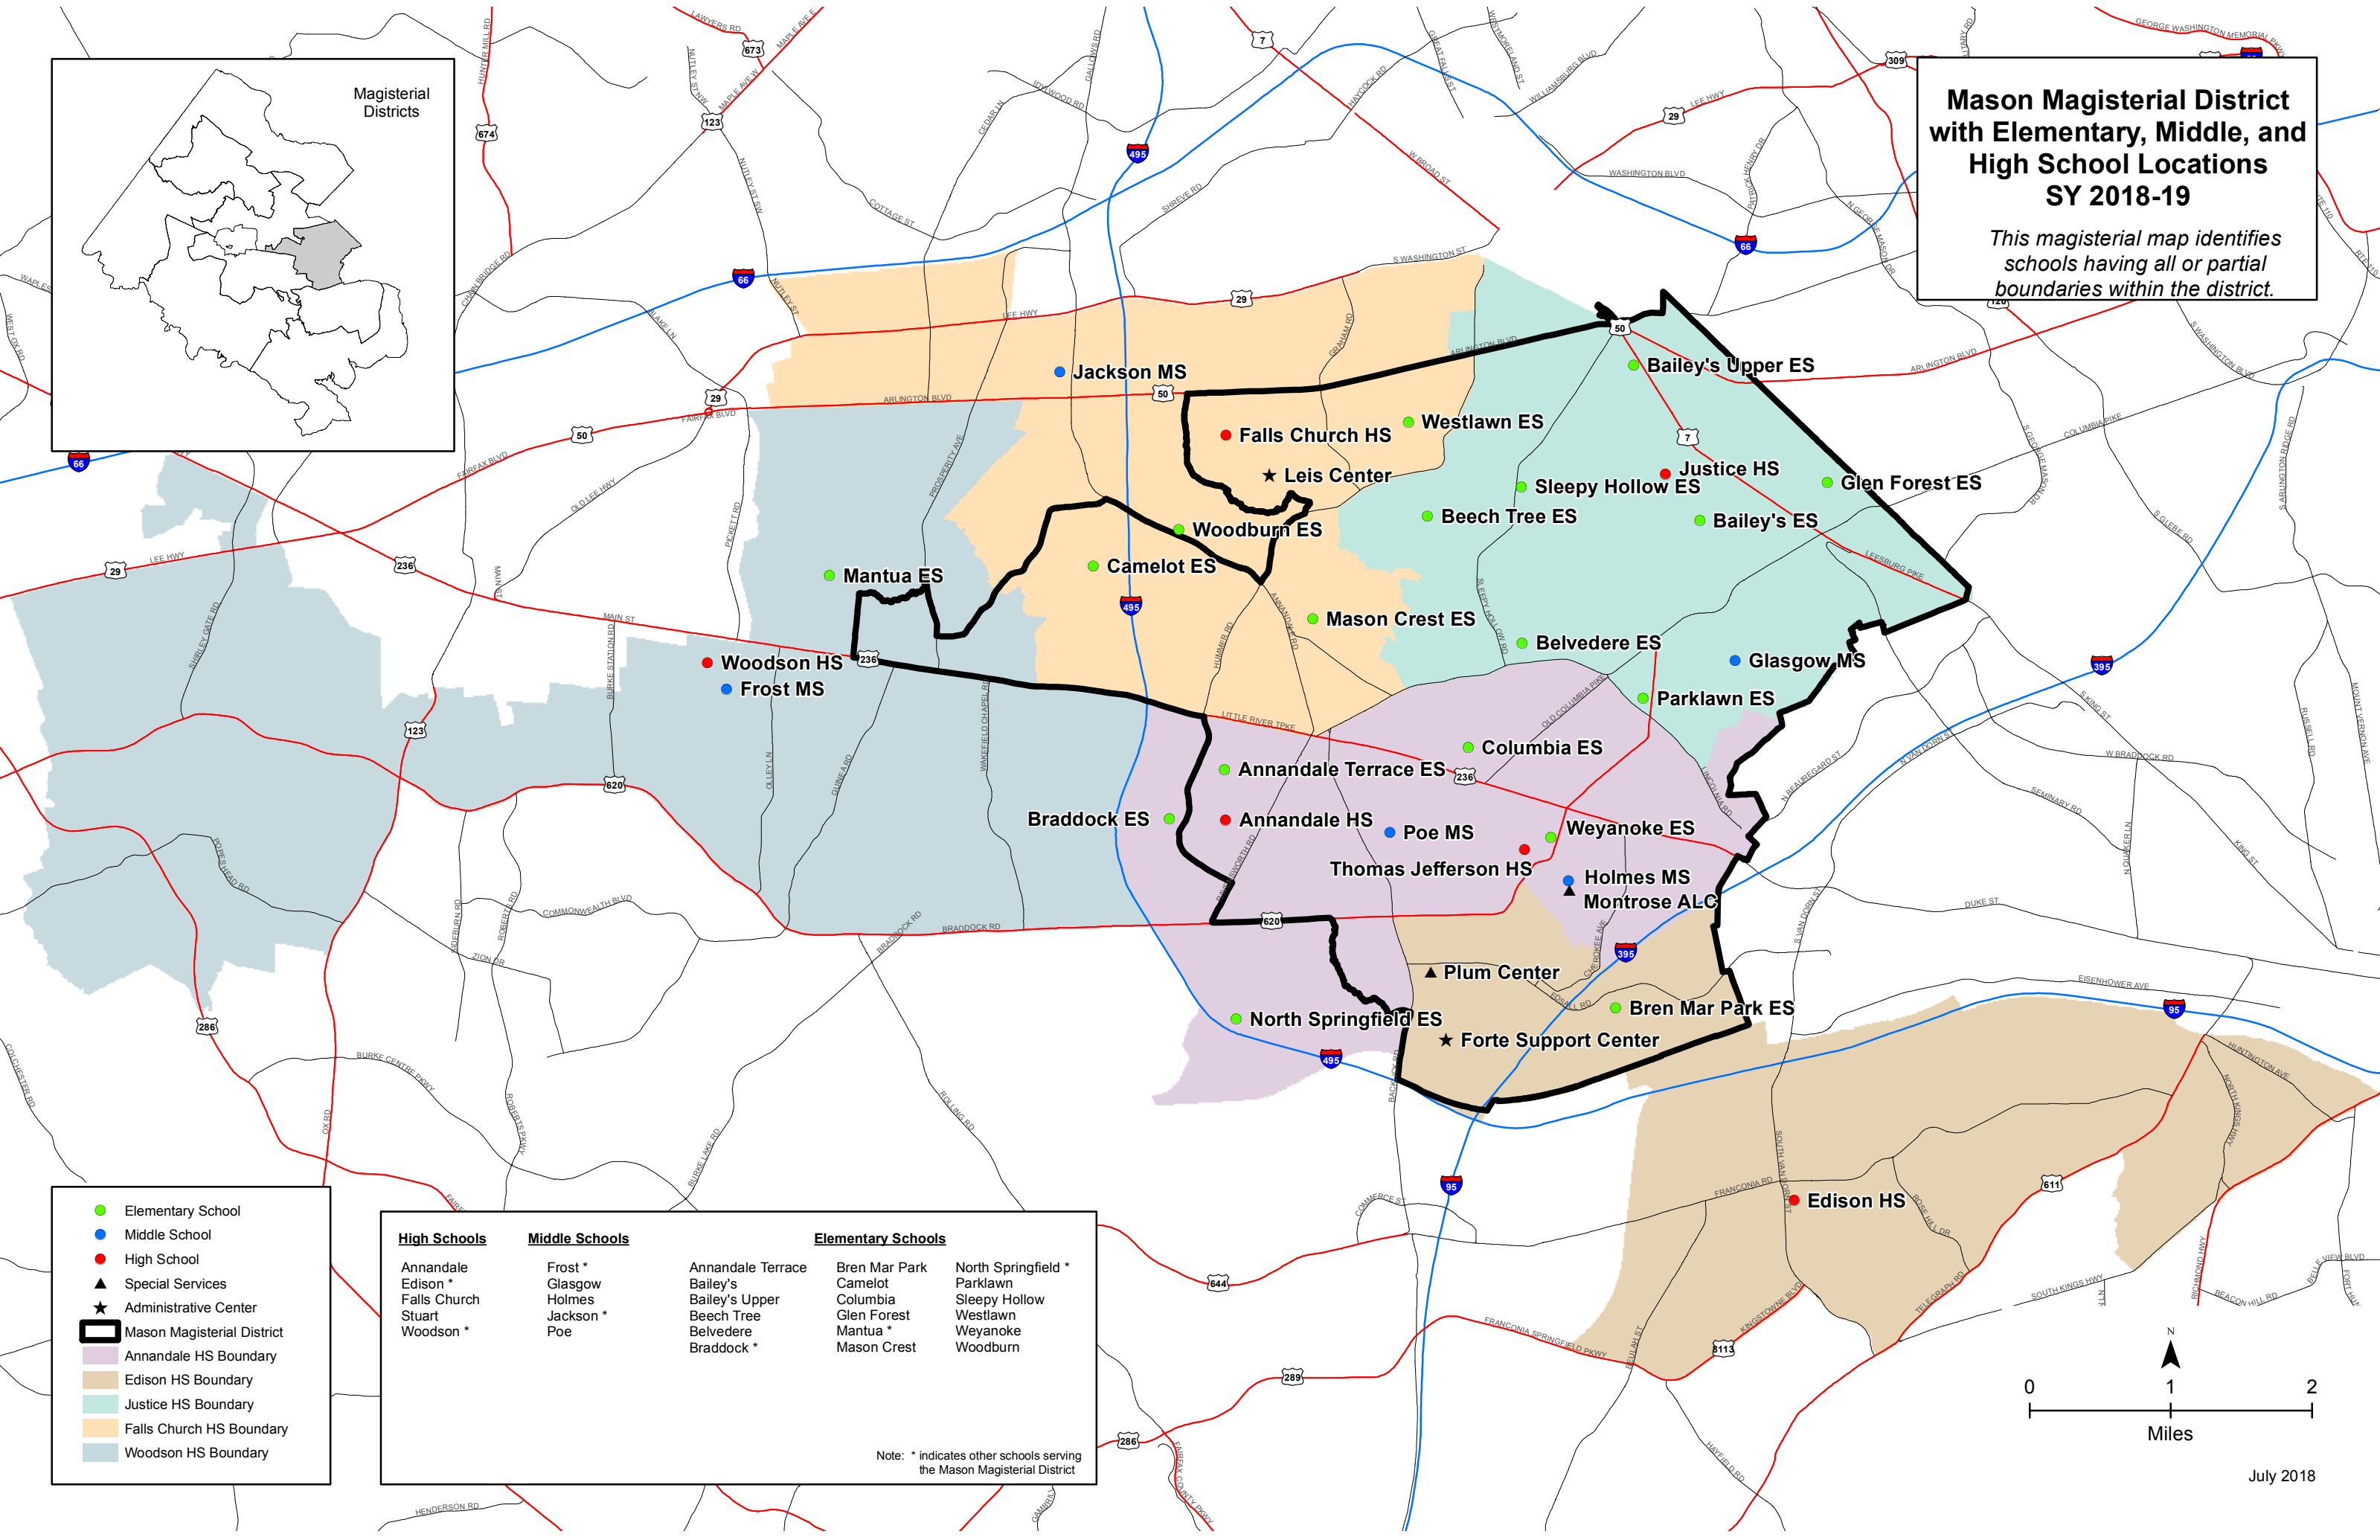

Mason Magisterial District with Elementary, Middle, and High School Locations SY 2018-19

This magisterial map identifies schools having all or partial boundaries within the district.

- Elementary School
- Middle School
- High School
- ▲ Special Services
- ★ Administrative Center
- Mason Magisterial District
- Annandale HS Boundary
- Edison HS Boundary
- Justice HS Boundary
- Falls Church HS Boundary
- Woodson HS Boundary

High Schools	Middle Schools	Elementary Schools
Annandale Edison *	Frost * Glasgow Holmes Jackson * Poe	Annandale Terrace Bailey's Bailey's Upper Beech Tree Glen Forest Mantua * Braddock *
Falls Church Stuart Woodson *		Bren Mar Park Camelot Columbia Glen Forest Weyanoke Woodburn
		North Springfield * Parklawn Sleepy Hollow Westlawn Weyanoke Woodburn

Note: * indicates other schools serving the Mason Magisterial District