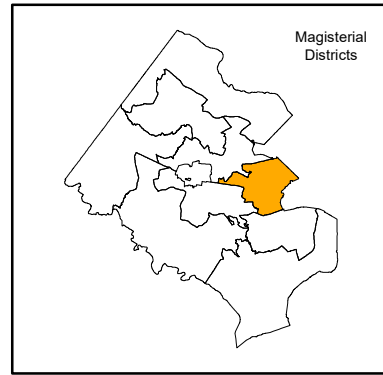

# Mason Magisterial District with Elementary, Middle, and High School Locations SY 2020-21

This magisterial map identifies schools having all or partial boundaries within the district.

- Elementary School
- Middle School
- High School
- ▲ Site
- Administrative Center
- Support Center
- Interagency Alternative School
- Nontraditional School
- ▭ Mason Magisterial District
- ▭ Annandale HS Boundary
- ▭ Edison HS Boundary
- ▭ Justice HS Boundary
- ▭ Falls Church HS Boundary
- ▭ Woodson HS Boundary