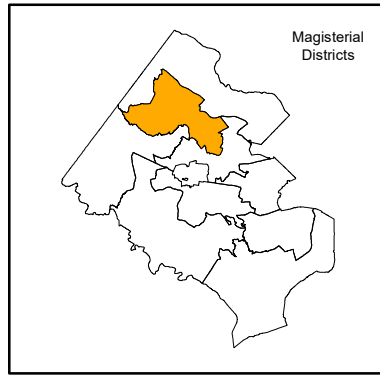

# Hunter Mill Magisterial District With Elementary, Middle, and High School Locations School Year 2021-22

This magisterial map identifies schools having all or partial boundaries within the revised 2021 district.

- Elementary School
- Middle School
- High School
- ▲ Site
- Other
- Hunter Mill Magisterial District
- Falls Church HS Boundary
- Herndon HS Boundary
- Langley HS Boundary
- Madison HS Boundary
- Marshall HS Boundary
- McLean HS Boundary
- Oakton HS Boundary
- South Lakes HS Boundary
- Westfield HS Boundary
- Boundary Change Area From McLean HS to Langley HS