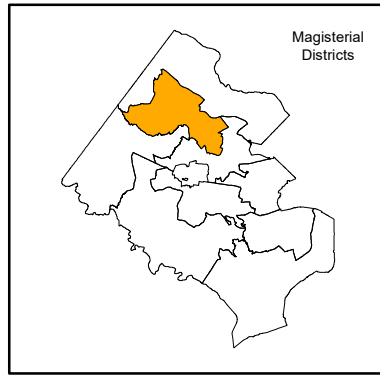

Hunter Mill Magisterial District with Elementary, Middle, and High School Locations SY 2020-21

This magisterial map identifies schools having all or partial boundaries within the district.

- Elementary School
- Middle School
- High School
- ▲ Site
- Interagency Alternative School
- Hunter Mill Magisterial District
- Falls Church HS Boundary
- Herndon HS Boundary
- Langley HS Boundary
- Madison HS Boundary
- Marshall HS Boundary
- McLean HS Boundary
- Oakton HS Boundary
- South Lakes HS Boundary
- Westfield HS Boundary