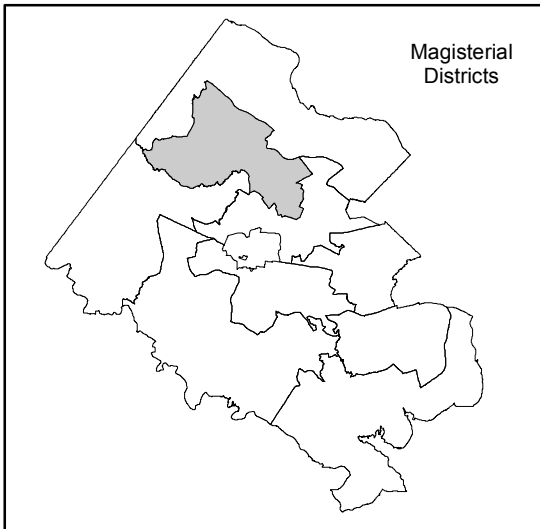

Hunter Mill Magisterial District with Elementary, Middle, and High School Locations SY 2018-19

*This magisterial map identifies
schools having all or partial
boundaries within the district.*

- Elementary School
- Middle School
- High School
- ▲ Special Services
- ★ Future Elementary School
- Site
- Hunter Mill Magisterial District
- Falls Church HS Boundary
- Herndon HS Boundary
- Langley HS Boundary
- Madison HS Boundary
- Marshall HS Boundary
- McLean HS Boundary
- Oakton HS Boundary
- South Lakes HS Boundary
- Westfield HS Boundary