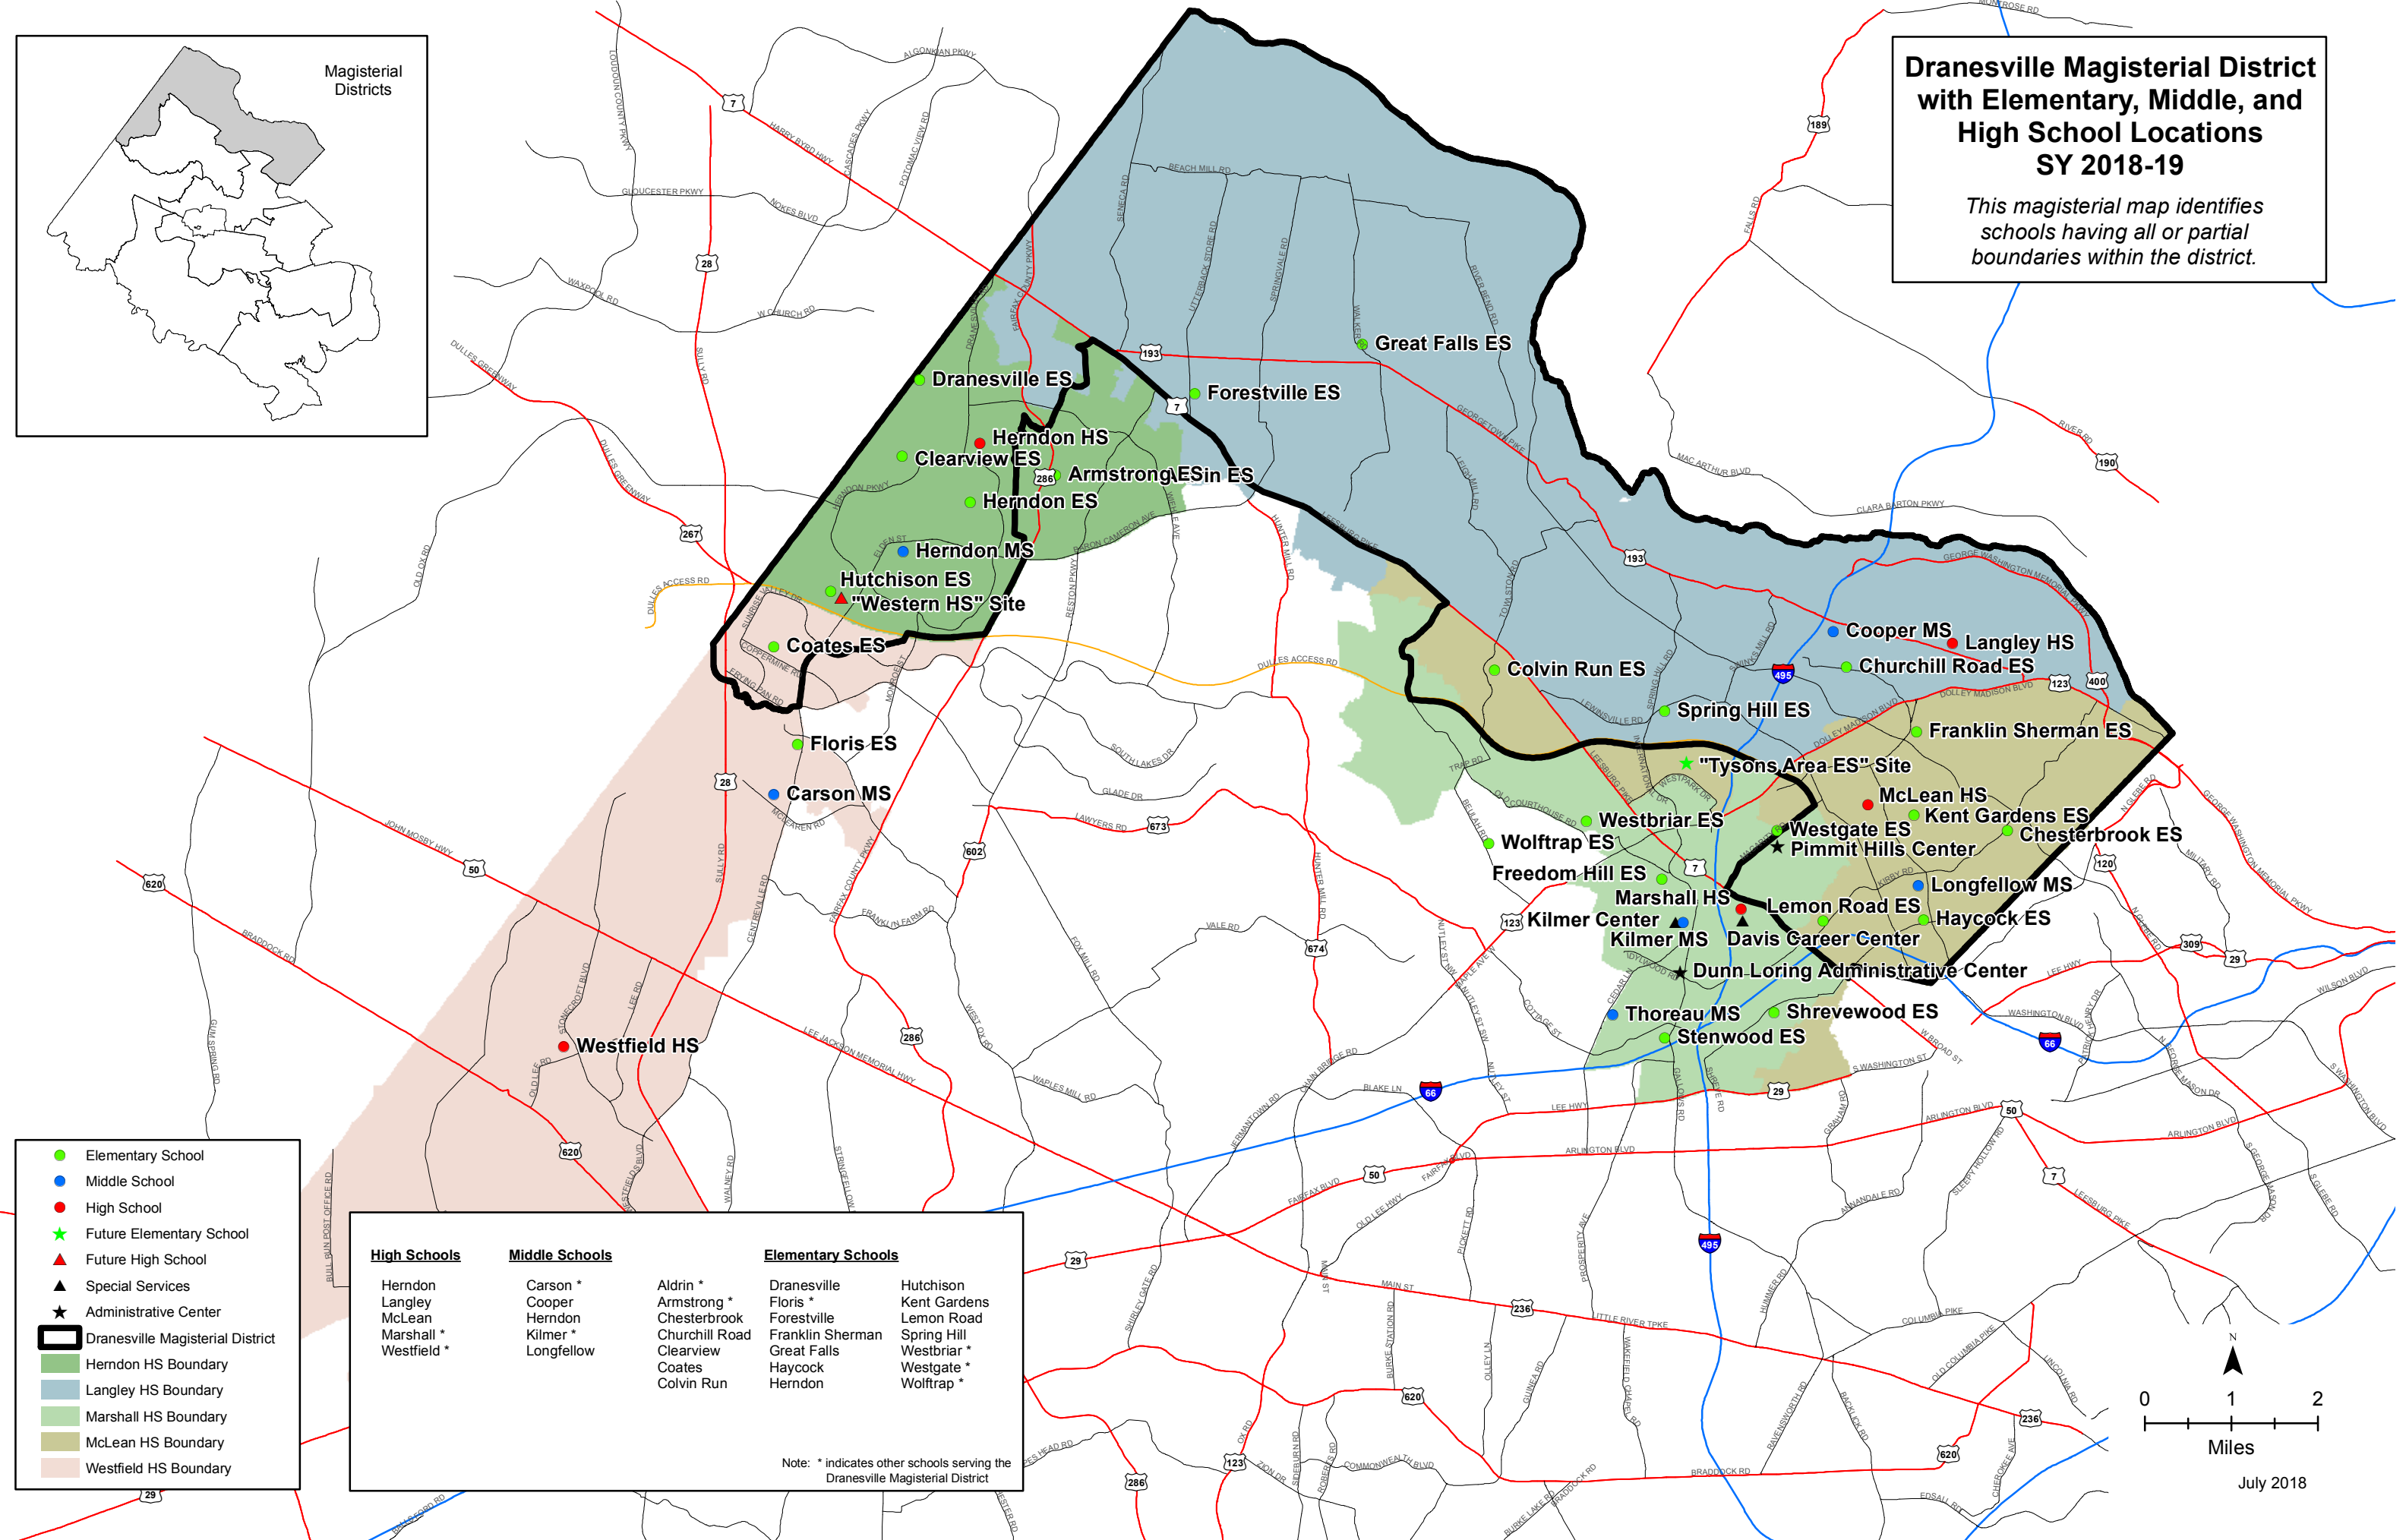

# Dranesville Magisterial District with Elementary, Middle, and High School Locations SY 2018-19

*This magisterial map identifies  
schools having all or partial  
boundaries within the district.*

- Elementary School
- Middle School
- High School
- ★ Future Elementary School
- ▲ Future High School
- ▲ Special Services
- ★ Administrative Center
- Dranesville Magisterial District
- Herndon HS Boundary
- Langley HS Boundary
- Marshall HS Boundary
- McLean HS Boundary
- Westfield HS Boundary

High Schools	Middle Schools	Elementary Schools
Herndon	Carson *	Aldrin *
Langley	Cooper *	Armstrong *
McLean	Herndon	Chesterbrook *
Marshall *	Kilmer *	Churchill Road
Westfield *	Longfellow	Clearview
		Coates
		Colvin Run
		Hutchison
		Kent Gardens
		Lemon Road
		Spring Hill
		Westbriar *
		Westgate *
		Wolftrap *

Note: \* indicates other schools serving the Dranesville Magisterial District

July 2018