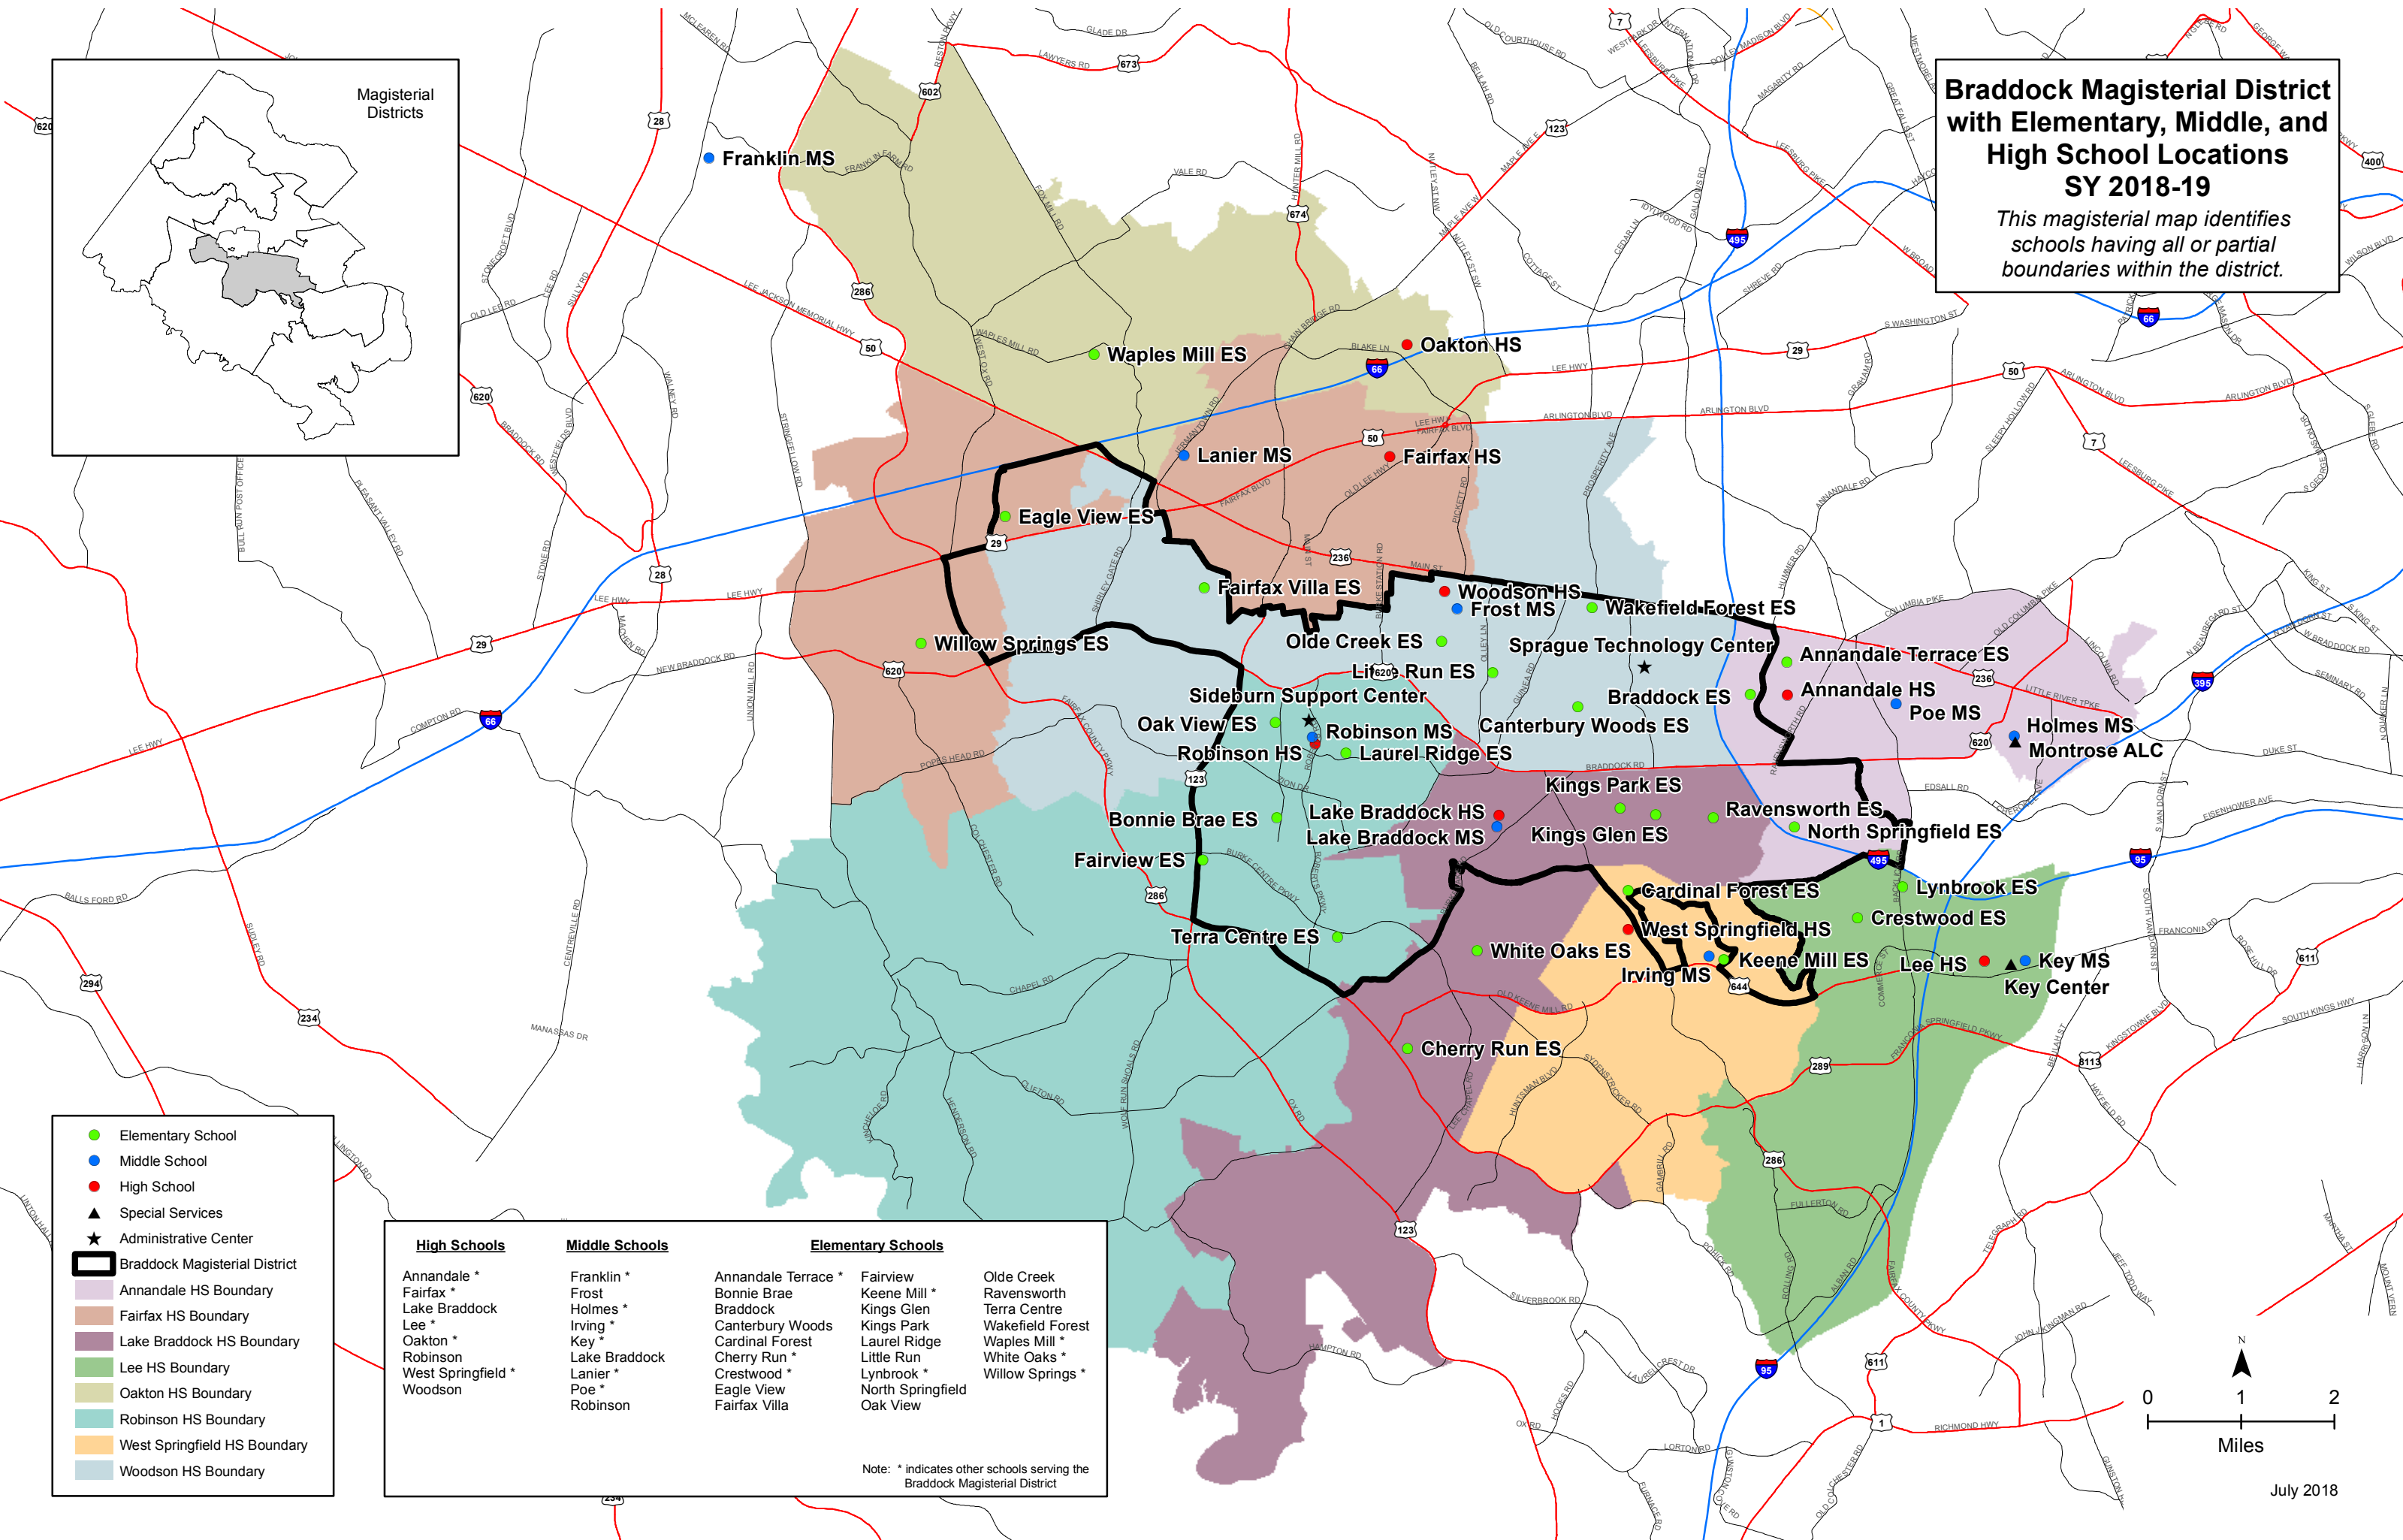

Braddock Magisterial District with Elementary, Middle, and High School Locations SY 2018-19

This magisterial map identifies schools having all or partial boundaries within the district.

- Elementary School
- Middle School
- High School
- ▲ Special Services
- ★ Administrative Center
- Braddock Magisterial District
- Annandale HS Boundary
- Fairfax HS Boundary
- Lake Braddock HS Boundary
- Lee HS Boundary
- Oakton HS Boundary
- Robinson HS Boundary
- West Springfield HS Boundary
- Woodson HS Boundary

High Schools	Middle Schools	Elementary Schools
Annandale *	Franklin *	Annandale Terrace *
Fairfax *	Frost	Bonnie Brae
Lake Braddock	Holmes *	Braddock
Lee *	Irving *	Canterbury Woods
Oakton *	Key *	Cardinal Forest
Robinson	Lake Braddock	Cherry Run *
West Springfield *	Lanier *	Crestwood *
Woodson	Robinson	Eagle View
		Fairfax Villa
		Fairview
		Keene Mill *
		Kings Glen
		Kings Park
		Laurel Ridge
		Little Run
		Lynbrook *
		North Springfield
		Oak View
		Olde Creek
		Ravensworth
		Terra Centre
		Wakefield Forest
		Waples Mill *
		White Oaks *
		Willow Springs *

Note: * indicates other schools serving the Braddock Magisterial District