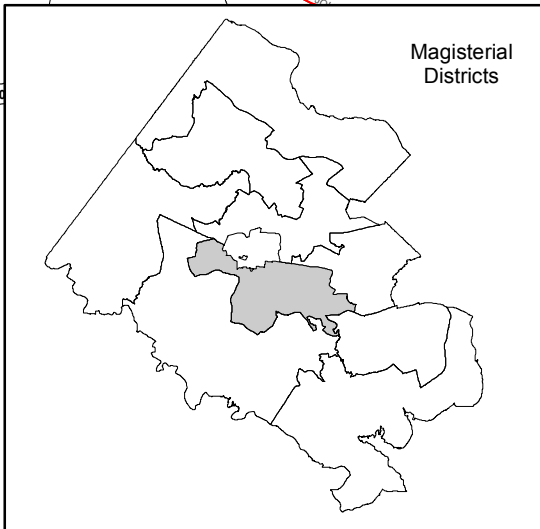

Braddock Magisterial District with Elementary, Middle, and High School Locations SY 2018-19

This magisterial map identifies schools having all or partial boundaries within the district.

- Elementary School
- Middle School
- High School
- ▲ Special Services
- ★ Administrative Center
- Braddock Magisterial District
- Annandale HS Boundary
- Fairfax HS Boundary
- Lake Braddock HS Boundary
- Lee HS Boundary
- Oakton HS Boundary
- Robinson HS Boundary
- West Springfield HS Boundary
- Woodson HS Boundary