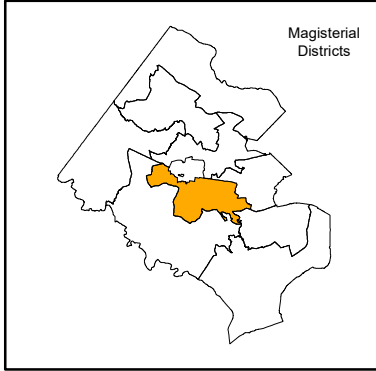

Braddock Magisterial District with Elementary, Middle, and High School Locations SY 2020-21

This magisterial map identifies schools having all or partial boundaries within the district.

- Elementary School
- Middle School
- High School
- Administrative Center
- Support Center
- Interagency Alternative School
- Braddock Magisterial District
- Annandale HS Boundary
- Fairfax HS Boundary
- Lake Braddock HS Boundary
- Lewis HS Boundary
- Oakton HS Boundary
- Robinson HS Boundary
- West Springfield HS Boundary
- Woodson HS Boundary