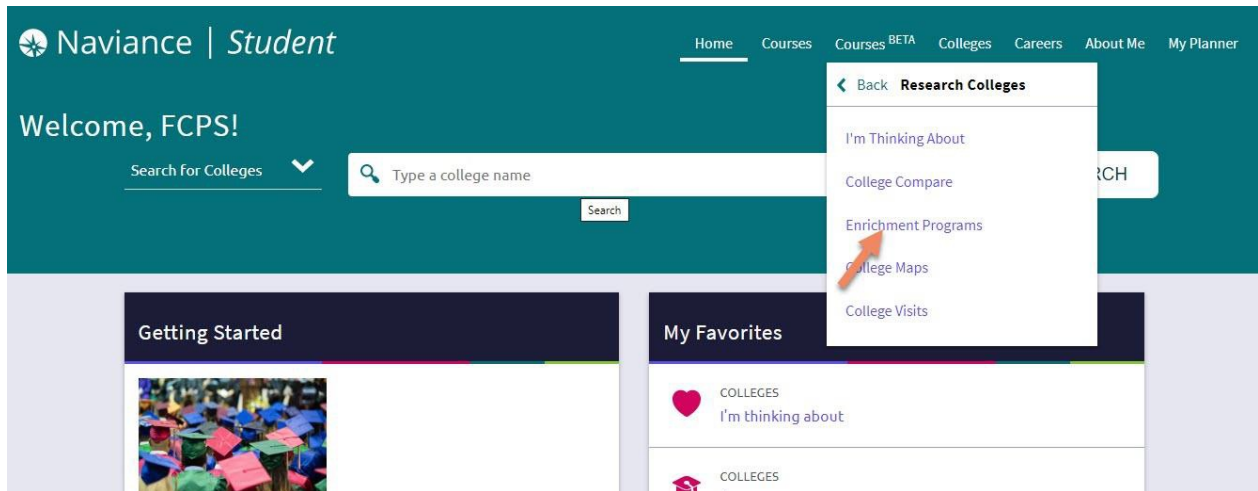

A "Welcome to Naviance Student!" webpage will appear.

Click on the "Colleges" link in upper right hand corner.

Click on "Scholarships and Money" on the drop-down list.

Click “Scholarship List”.

Browse the list of scholarships to determine which ones meet your criteria. Clicking on the name of the scholarship will open a new window with more information about that scholarship.

Instructions for Viewing Enrichment Programs in Naviance Student

After logging into FCPS 24-7, locate the Naviance Student module and click on the appropriate student’s name to access Naviance Student for that student.

A “Welcome to Naviance Student!” webpage will appear.

Click on the “Colleges” link in upper right hand corner.

Click on “Research Colleges” on the drop-down list.

Click on “Enrichment Programs.”

Browse the list of enrichment programs to determine which ones meet your criteria or use the search function to search for specific keywords. Clicking on the name of the enrichment program will open a new window with more information about that program.