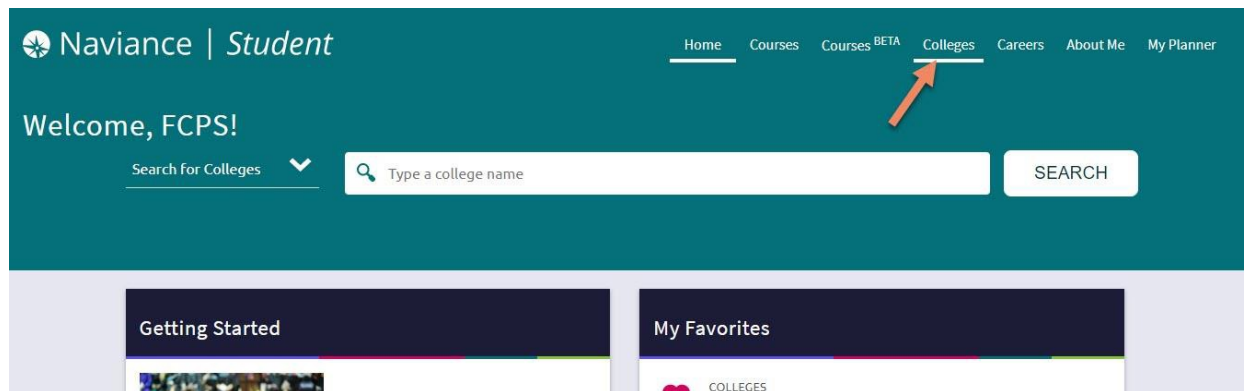

Instructions for Viewing Scholarships in Naviance Student

After logging into FCPS 24-7, locate the Naviance Student module and click on the appropriate student's name to access Naviance Student for that student.

A "Welcome to Naviance Student!" webpage will appear.

Click on the "Colleges" link in upper right hand corner.

Click on "Scholarships and Money" on the drop-down list.

Click “Scholarship List”.

Browse the list of scholarships to determine which ones meet your criteria. Clicking on the name of the scholarship will open a new window with more information about that scholarship.

Instructions for Viewing Enrichment Programs in Naviance Student

After logging into FCPS 24-7, locate the Naviance Student module and click on the appropriate student’s name to access Naviance Student for that student.

A “Welcome to Naviance Student!” webpage will appear.

Click on the “Colleges” link in upper right hand corner.

Click on “Research Colleges” on the drop-down list.

Click on “Enrichment Programs.”

Browse the list of enrichment programs to determine which ones meet your criteria or use the search function to search for specific keywords. Clicking on the name of the enrichment program will open a new window with more information about that program.