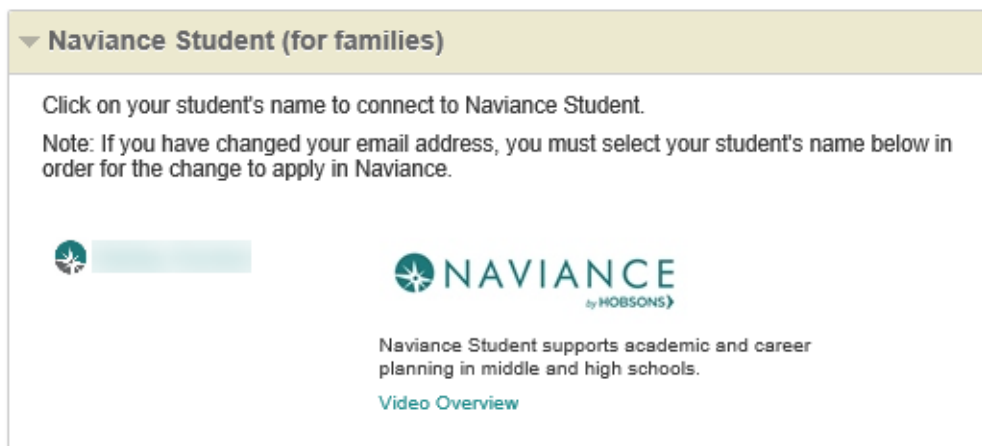

Instructions for Viewing Scholarships in Naviance Student

After logging into FCPS 24-7, locate the Naviance Student module and click on the appropriate student's name to access Naviance Student for that student.

A "Welcome to Naviance Student!" webpage will appear.

Click on the "Colleges" link in upper right hand corner.

Click on "Scholarships and Money" on the drop-down list.

Click “Scholarship List”.

Browse the list of scholarships to determine which ones meet your criteria. Clicking on the name of the scholarship will open a new window with more information about that scholarship.

Instructions for Viewing Enrichment Programs in Naviance Student

After logging into FCPS 24-7, locate the Naviance Student module and click on the appropriate student’s name to access Naviance Student for that student.