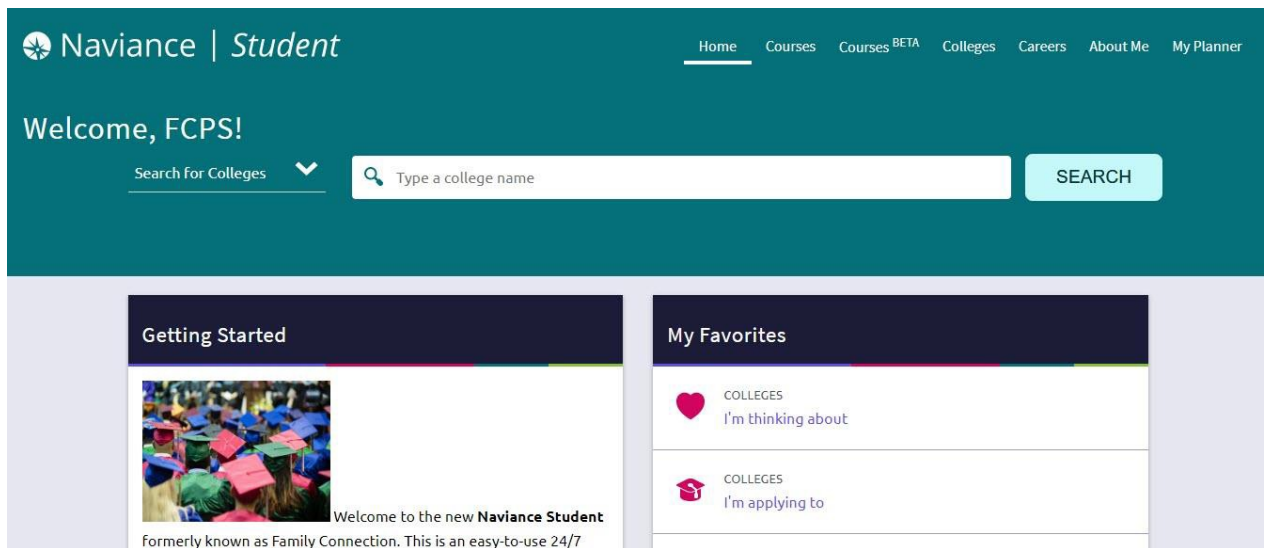

Click on the "Colleges" link in upper right hand corner.

Click on "Scholarships and Money" on the drop-down list.