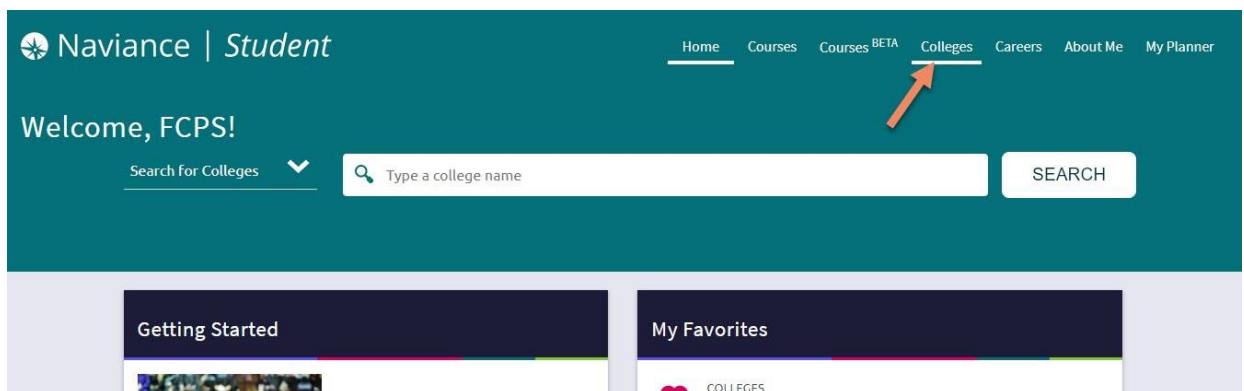

Instructions for Viewing Scholarships in Naviance Student

After logging into FCPS 24-7, locate the Naviance Student module and click on the appropriate student's name to access Naviance Student for that student.

A "Welcome to Naviance Student!" webpage will appear.

Click on the "Colleges" link in upper right hand corner.

Click on "Scholarships and Money" on the drop-down list.

Click “Scholarship List”.

Browse the list of scholarships to determine which ones meet your criteria. Clicking on the name of the scholarship will open a new window with more information about that scholarship.

Instructions for Viewing Enrichment Programs in Naviance Student

After logging into FCPS 24-7, locate the Naviance Student module and click on the appropriate student’s name to access Naviance Student for that student.