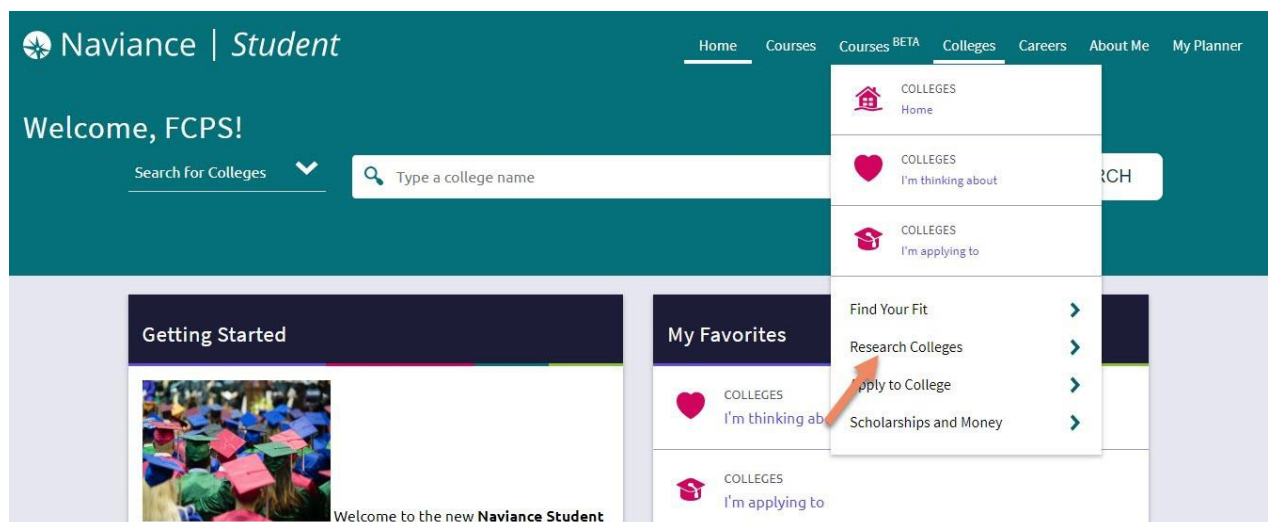

Instructions for Viewing Scholarships in Naviance Student

After logging into FCPS 24-7, locate the Naviance Student module and click on the appropriate student's name to access Naviance Student for that student.

A "Welcome to Naviance Student!" webpage will appear.

Click on the "Colleges" link in upper right hand corner.

Click on "Scholarships and Money" on the drop-down list.

Click “Scholarship List”.

Browse the list of scholarships to determine which ones meet your criteria. Clicking on the name of the scholarship will open a new window with more information about that scholarship.

Instructions for Viewing Enrichment Programs in Naviance Student

After logging into FCPS 24-7, locate the Naviance Student module and click on the appropriate student’s name to access Naviance Student for that student.

A “Welcome to Naviance Student!” webpage will appear.

Click on the “Colleges” link in upper right hand corner.

Click on “Research Colleges” on the drop-down list.

Click on “Enrichment Programs.”

Browse the list of enrichment programs to determine which ones meet your criteria or use the search function to search for specific keywords. Clicking on the name of the enrichment program will open a new window with more information about that program.