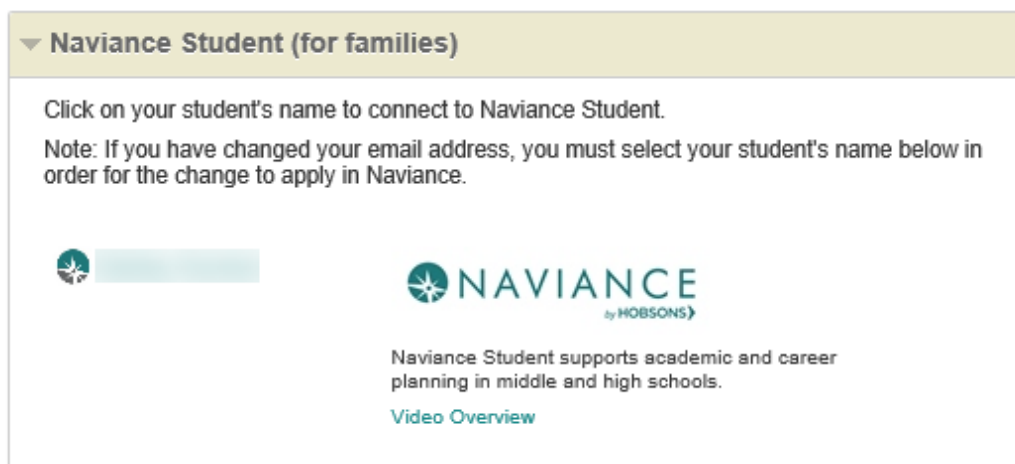

Naviance Student – Scholarships and Enrichment Programs

Instructions for using Naviance Student to view Scholarships and Enrichment Programs

---

Naviance Student supports academic and career planning for middle and high school students. Within Naviance Student, the student and parents may view active Scholarships and Enrichment programs. Only parents with middle or high school students will see student names in the Naviance Student module.

Please note that Naviance Student is a part of [FCPS 24-7 Learning : Parent View](#). In order to log into Parent View it is necessary to have an active [SIS Parent Account](#). Once the SIS Parent Account is created the same log in credentials will also work for FCPS 24-7 Learning: Parent View.

Instructions for Viewing Scholarships in Naviance Student

After logging into FCPS 24-7, locate the Naviance Student module and click on the appropriate student's name to access Naviance Student for that student.

A "Welcome to Naviance Student!" webpage will appear.