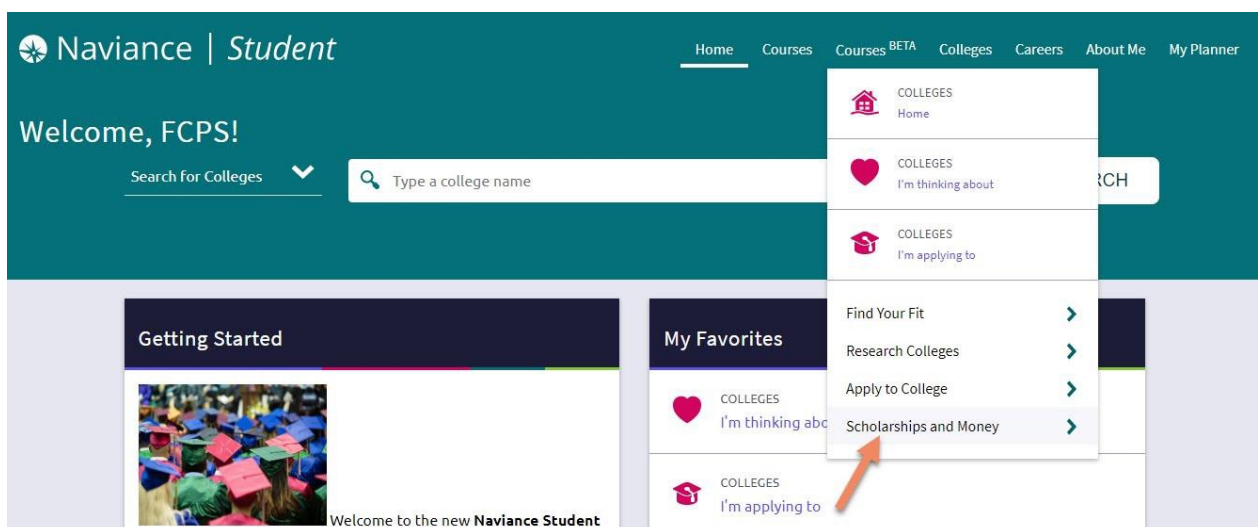

Instructions for Viewing Scholarships in Naviance Student

After logging into FCPS 24-7, locate the Naviance Student module and click on the appropriate student's name to access Naviance Student for that student.

A "Welcome to Naviance Student!" webpage will appear.

Click on the "Colleges" link in upper right hand corner.

Click on "Scholarships and Money" on the drop-down list.

Click “Scholarship List”.

Browse the list of scholarships to determine which ones meet your criteria. Clicking on the name of the scholarship will open a new window with more information about that scholarship.

Instructions for Viewing Enrichment Programs in Naviance Student

After logging into FCPS 24-7, locate the Naviance Student module and click on the appropriate student’s name to access Naviance Student for that student.