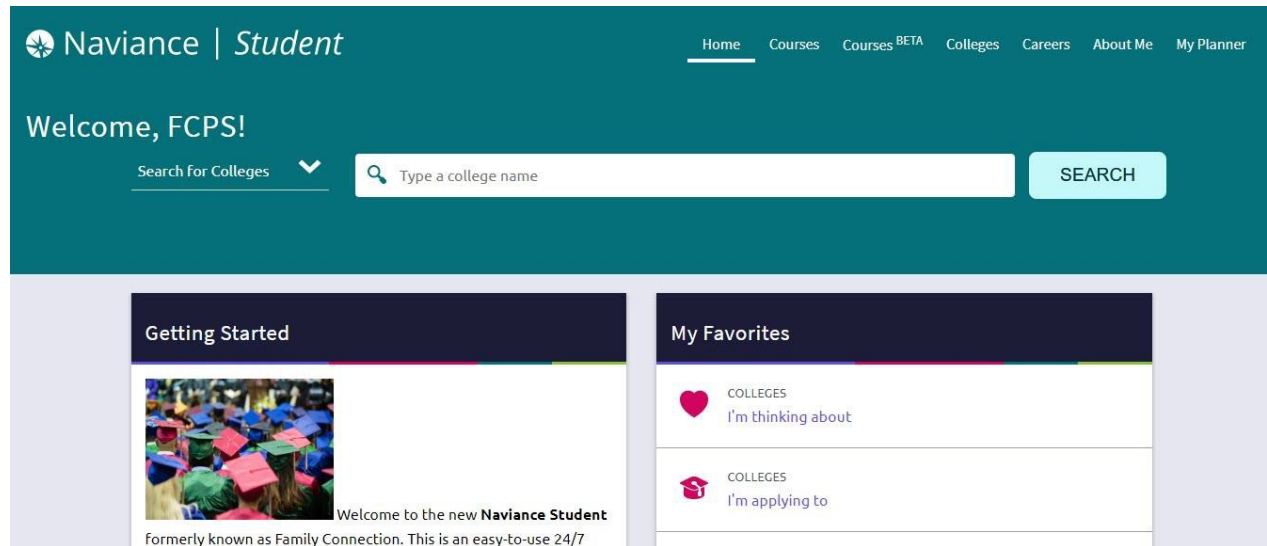

Click on the “Colleges” link in upper right hand corner.

Click on “Research Colleges” on the drop-down list.