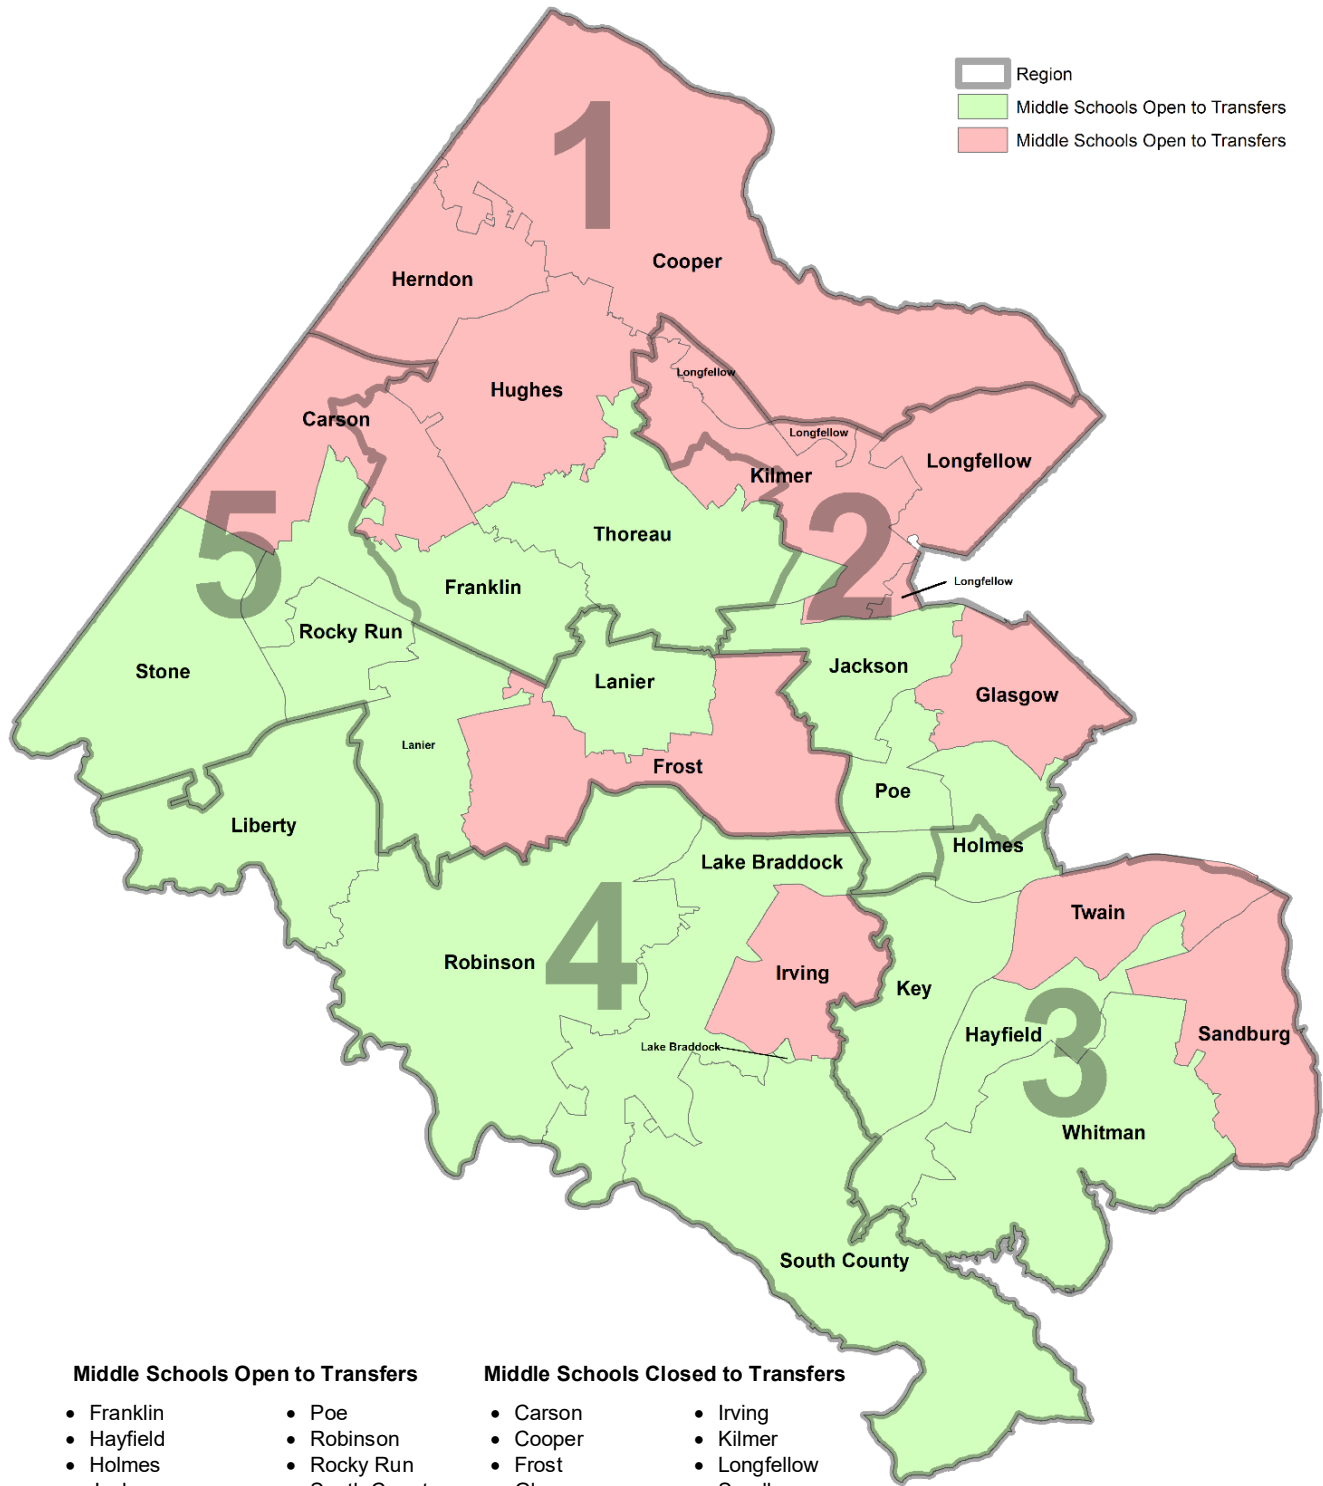

Middle Schools Open and Closed to Student Transfers SY 2021-22

Middle Schools Open to Transfers

- Franklin
- Hayfield
- Holmes
- Jackson
- Key
- Lake Braddock
- Lanier
- Liberty
- Poe
- Robinson
- Rocky Run
- South County
- Stone
- Thoreau
- Whitman

Middle Schools Closed to Transfers

- Carson
- Cooper
- Frost
- Glasgow
- Herndon
- Hughes
- Irving
- Kilmer
- Longfellow
- Sandburg
- Twain

Note: Grade-level capacity and the school curricular closures are indicated in the online student transfer application.