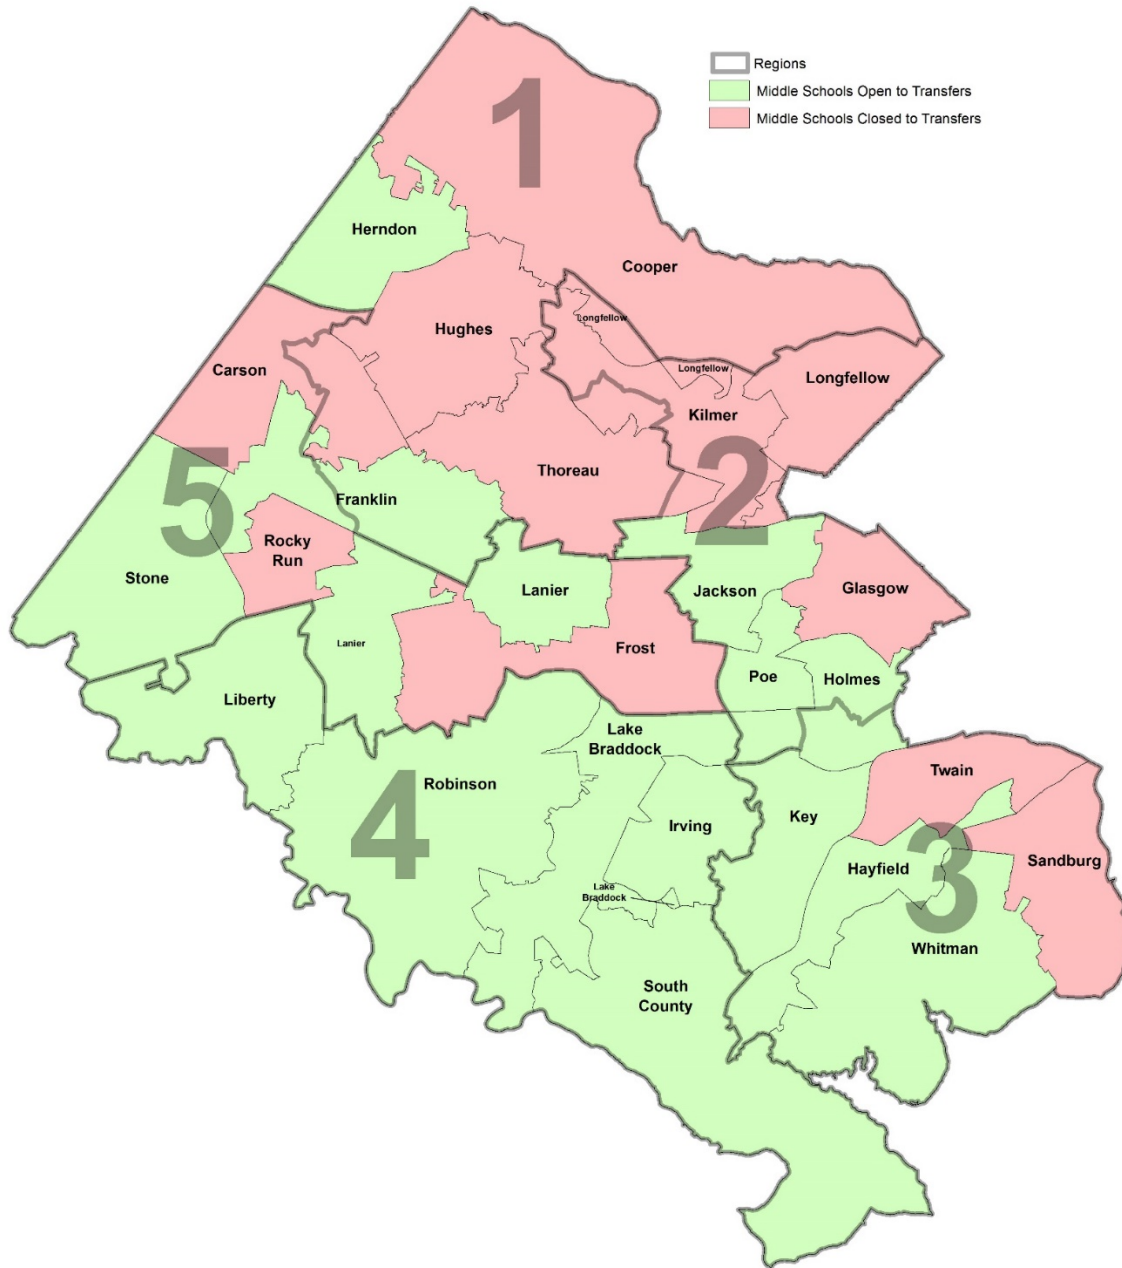

Middle Schools Open and Closed to Student Transfers SY 2019-20

Middle Schools Open to Transfers

- Franklin
- Hayfield
- Herndon
- Holmes
- Irving
- Jackson
- Key
- Lake Braddock
- Lanier
- Liberty
- Poe
- Robinson
- South County
- Stone
- Whitman

Middle Schools Closed to Transfers

- Carson
- Cooper
- Frost
- Glasgow
- Hughes
- Kilmer
- Longfellow
- Rocky Run
- Sandburg
- Thoreau
- Twain