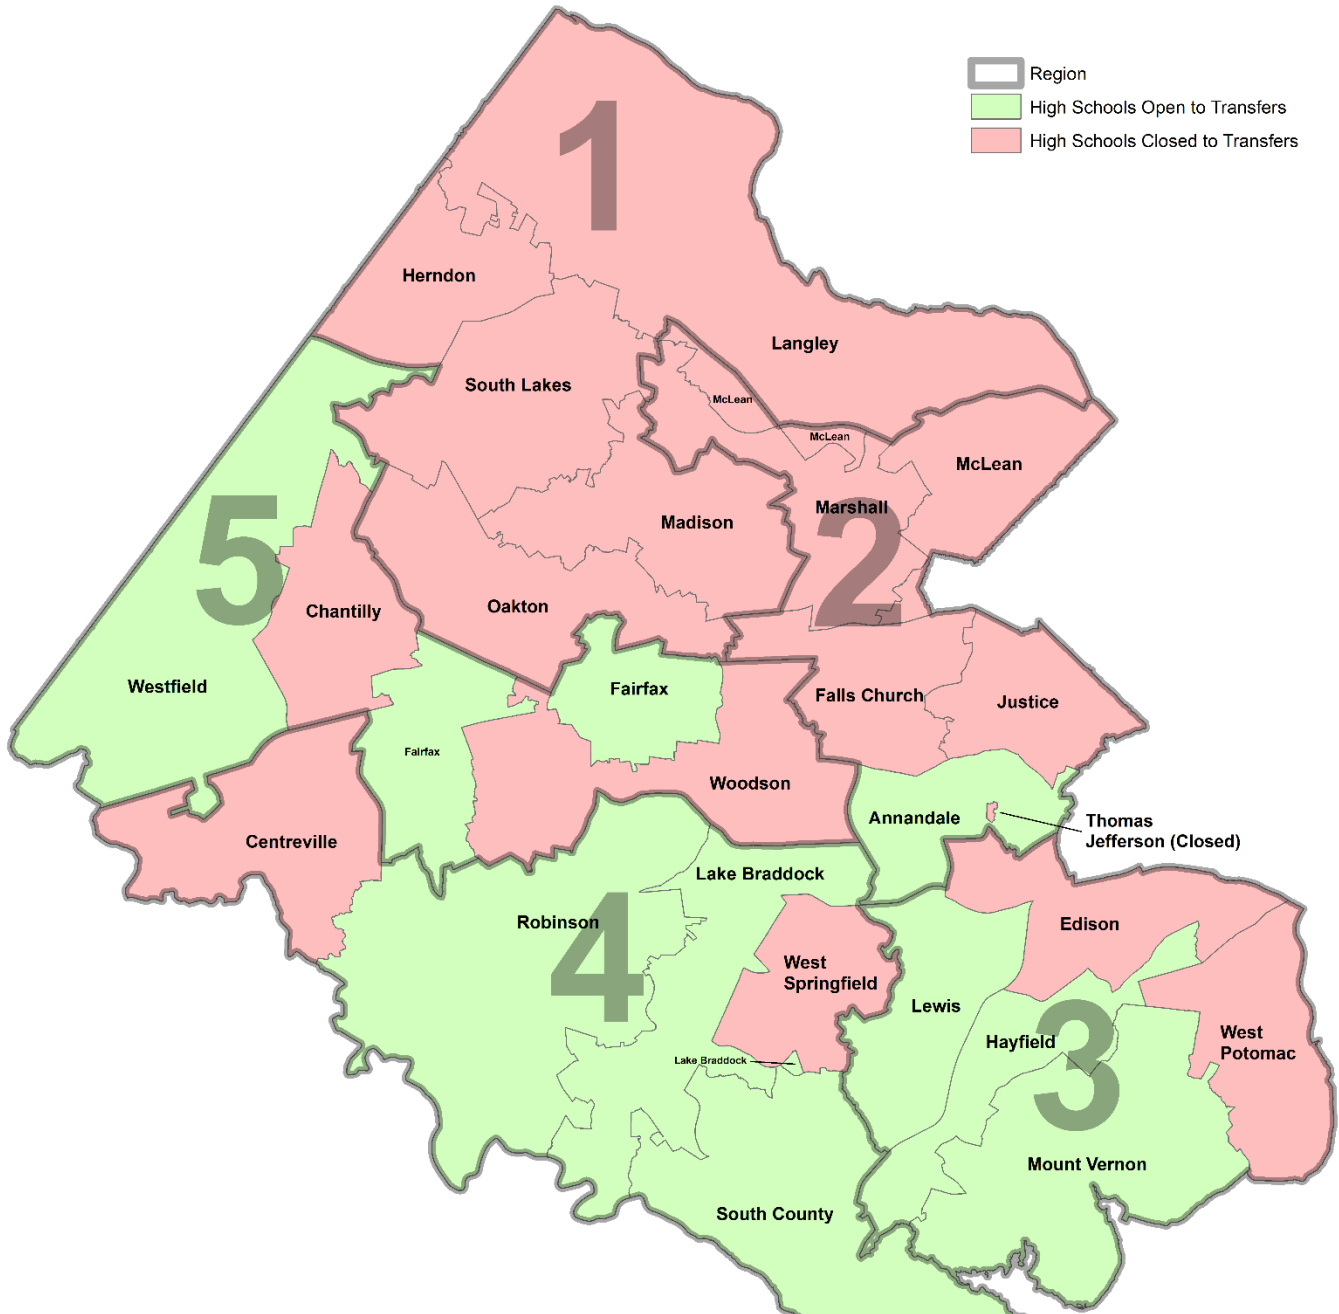

High Schools Open and Closed to Student Transfers SY 2021-22

High Schools Open to Transfers

- Annandale
- Fairfax
- Hayfield
- Lake Braddock
- Langley
- Lewis
- Mount Vernon
- Robinson
- South County
- Westfield

High Schools Closed to Transfers

- Centreville
- Chantilly
- Edison
- Falls Church
- Herndon
- Justice
- Langley
- Madison
- Marshall
- McLean
- Oakton
- Thomas Jefferson
- South Lakes
- West Potomac
- West Springfield
- Woodson

Note: Grade-level capacity and the school curricular closures are indicated in the online student transfer application.