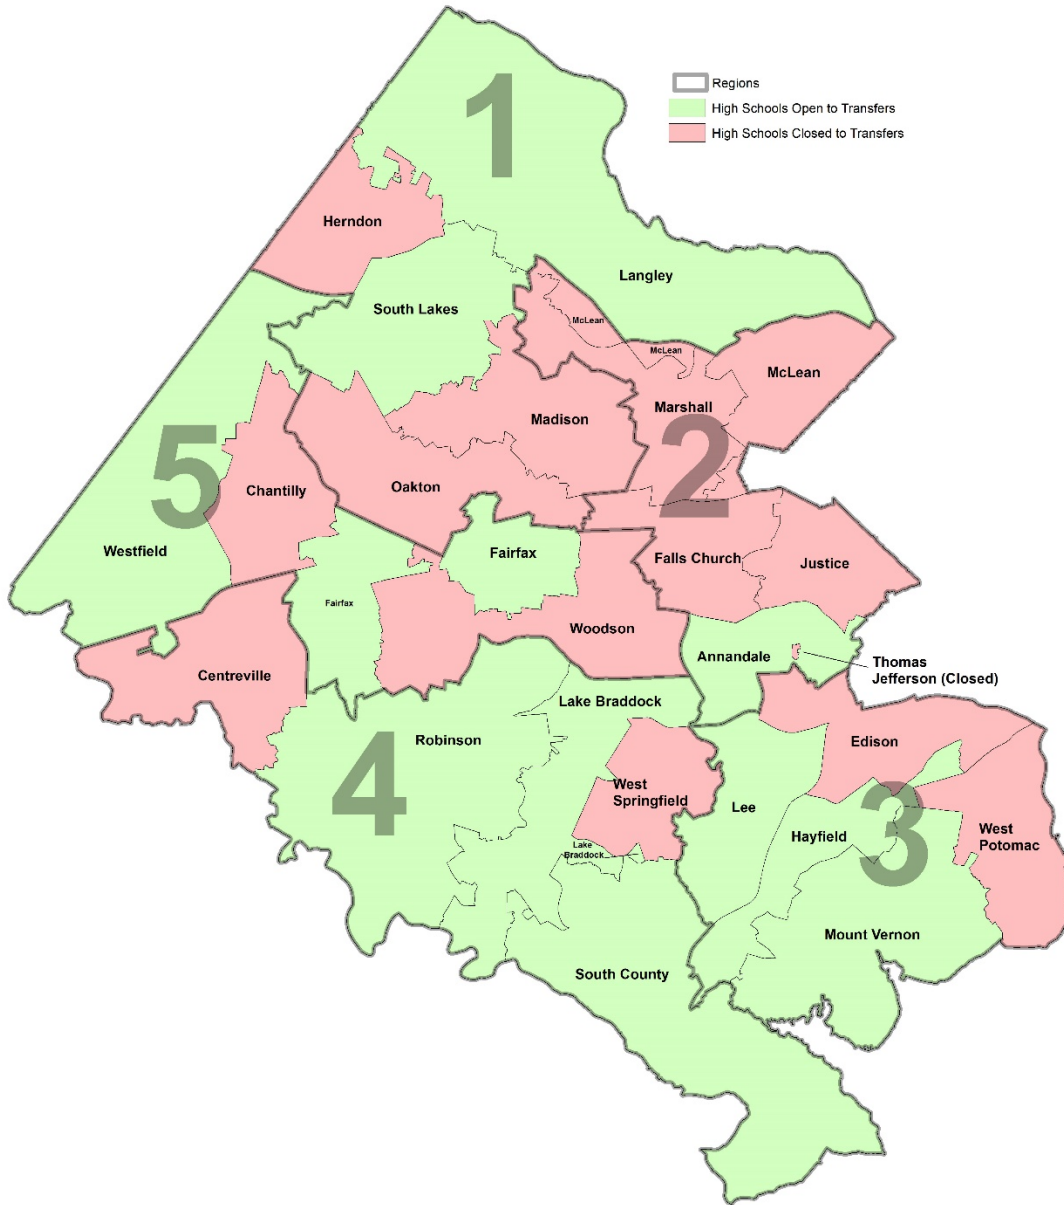

# High Schools Open and Closed to Student Transfers SY 2019-20

## High Schools Open to Transfers

- Annandale
- Fairfax
- Hayfield
- Lake Braddock
- Langley
- Lee
- Mount Vernon
- Robinson
- South County
- South Lakes
- Westfield

## High Schools Closed to Transfers

- Centreville
- Chantilly
- Edison
- Falls Church
- Herndon
- Justice
- Madison
- Marshall
- McLean
- Oakton
- Thomas Jefferson
- West Potomac
- West Springfield
- Woodson