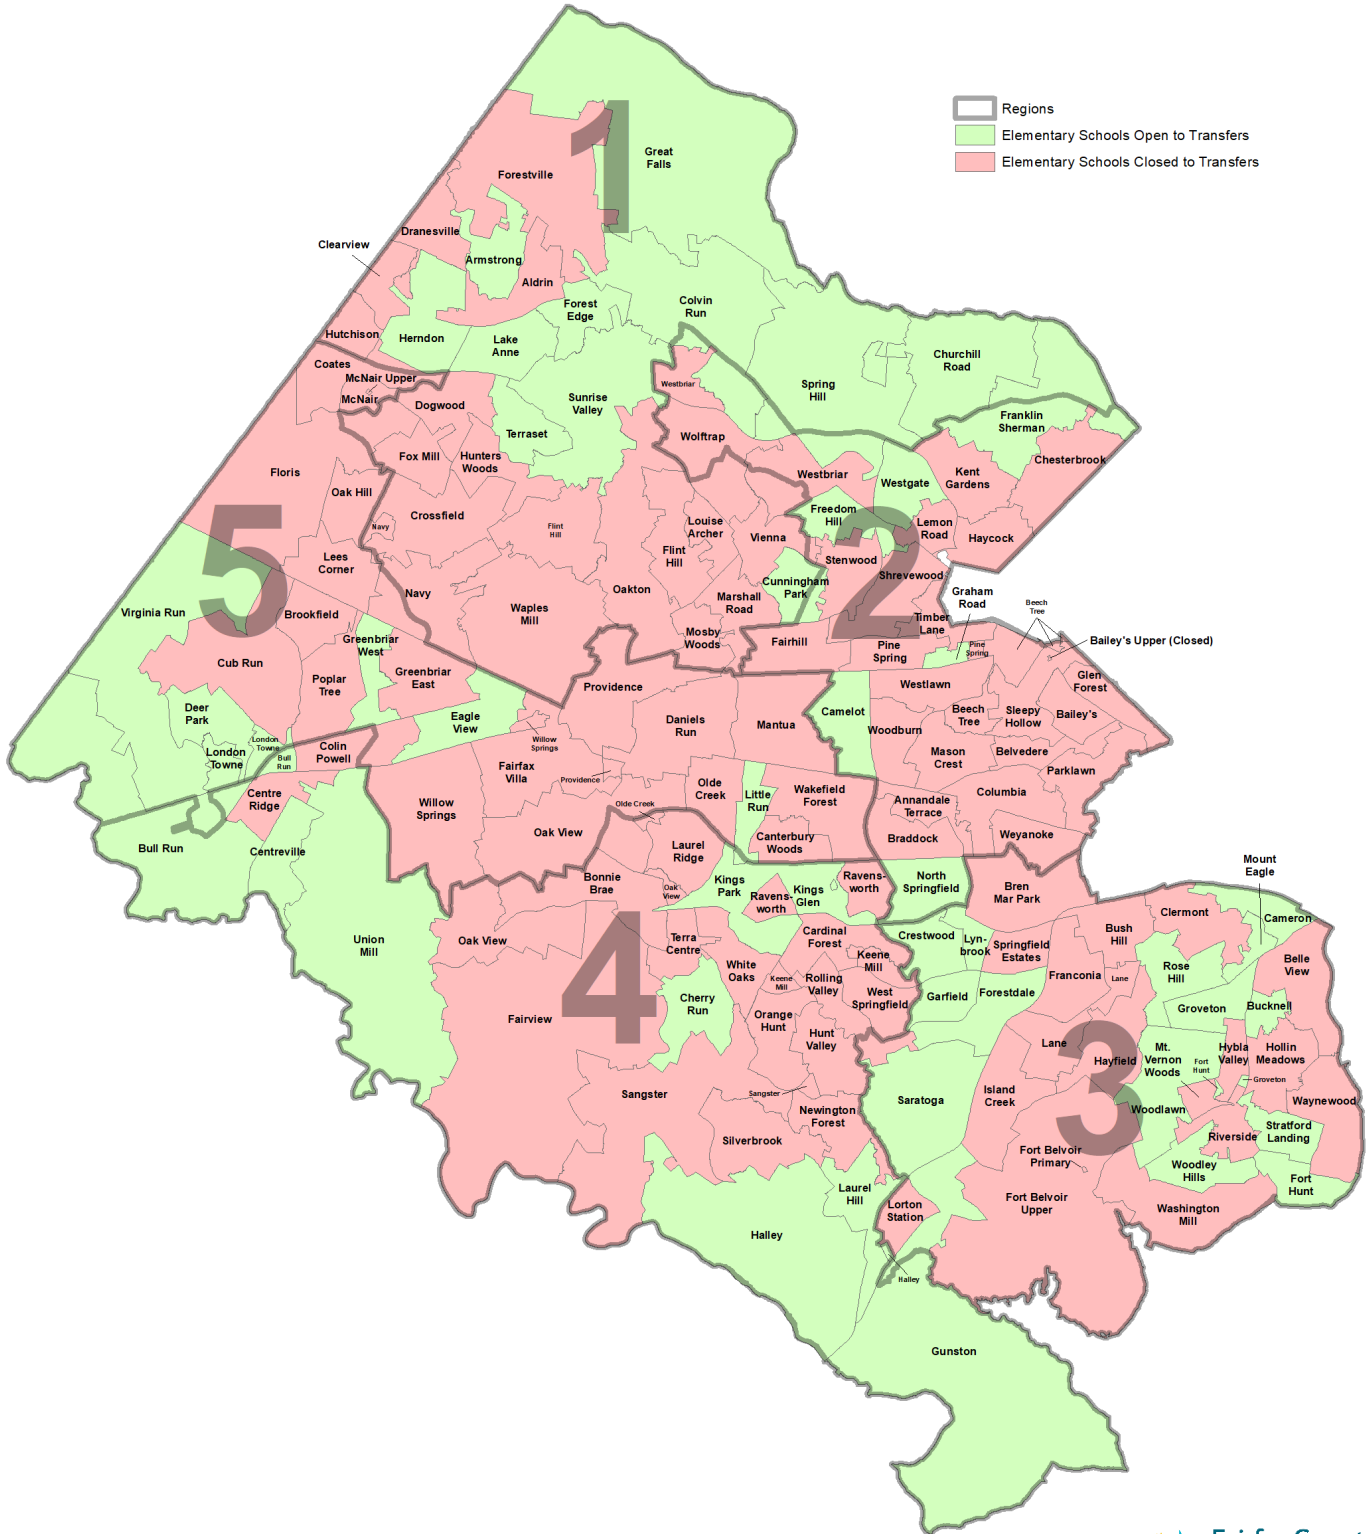

# Elementary Schools Open and Closed to Student Transfers SY 2021-22

Note: Grade-level capacity is indicated in the online student transfer application.

**Elementary Schools  
Open to Student  
Transfers**

- Armstrong
- Bucknell
- Bull Run
- Camelot
- Cameron
- Centreville
- Cherry Run
- Churchill Road
- Colvin Run
- Crestwood
- Cunningham Park
- Deer Park
- Eagle View
- Forest Edge
- Forestdale
- Fort Hunt
- Franklin Sherman
- Freedom Hill
- Garfield
- Graham Road
- Great Falls
- Greenbriar West
- Groveton
- Gunston
- Halley
- Herndon
- Kings Glen
- Kings Park
- Lake Anne
- Laurel Hill
- Little Run
- London Towne
- Lynbrook
- Mount Eagle
- North Springfield
- Rose Hill
- Saratoga
- Spring Hill
- Stratford Landing
- Sunrise Valley
- Terraset
- Union Mill
- Virginia Run
- Westgate
- Woodlawn
- Woodley Hills

- Lees Corner
- Lemon Road
- Lorton Station
- Louise Archer
- Mantua
- Marshall Road
- Mason Crest
- McNair
- McNair Upper
- Mosby Woods
- Mount Vernon Woods
- Navy
- Newington Forest
- Oak Hill
- Oak View
- Oakton
- Olde Creek
- Orange Hunt
- Parklawn
- Pine Spring
- Poplar Tree
- Providence
- Ravensworth
- Riverside
- Rolling Valley
- Sangster
- Shreveview
- Silverbrook
- Sleepy Hollow
- Springfield Estates
- Stenwood
- Terra Centre
- Timber Lane
- Vienna
- Wakefield Forest
- Waples Mill
- Washington Mill
- Waynewood
- West Springfield
- Westbriar
- Westlawn
- Weyanoke
- White Oaks
- Willow Springs
- Wolftrap
- Woodburn