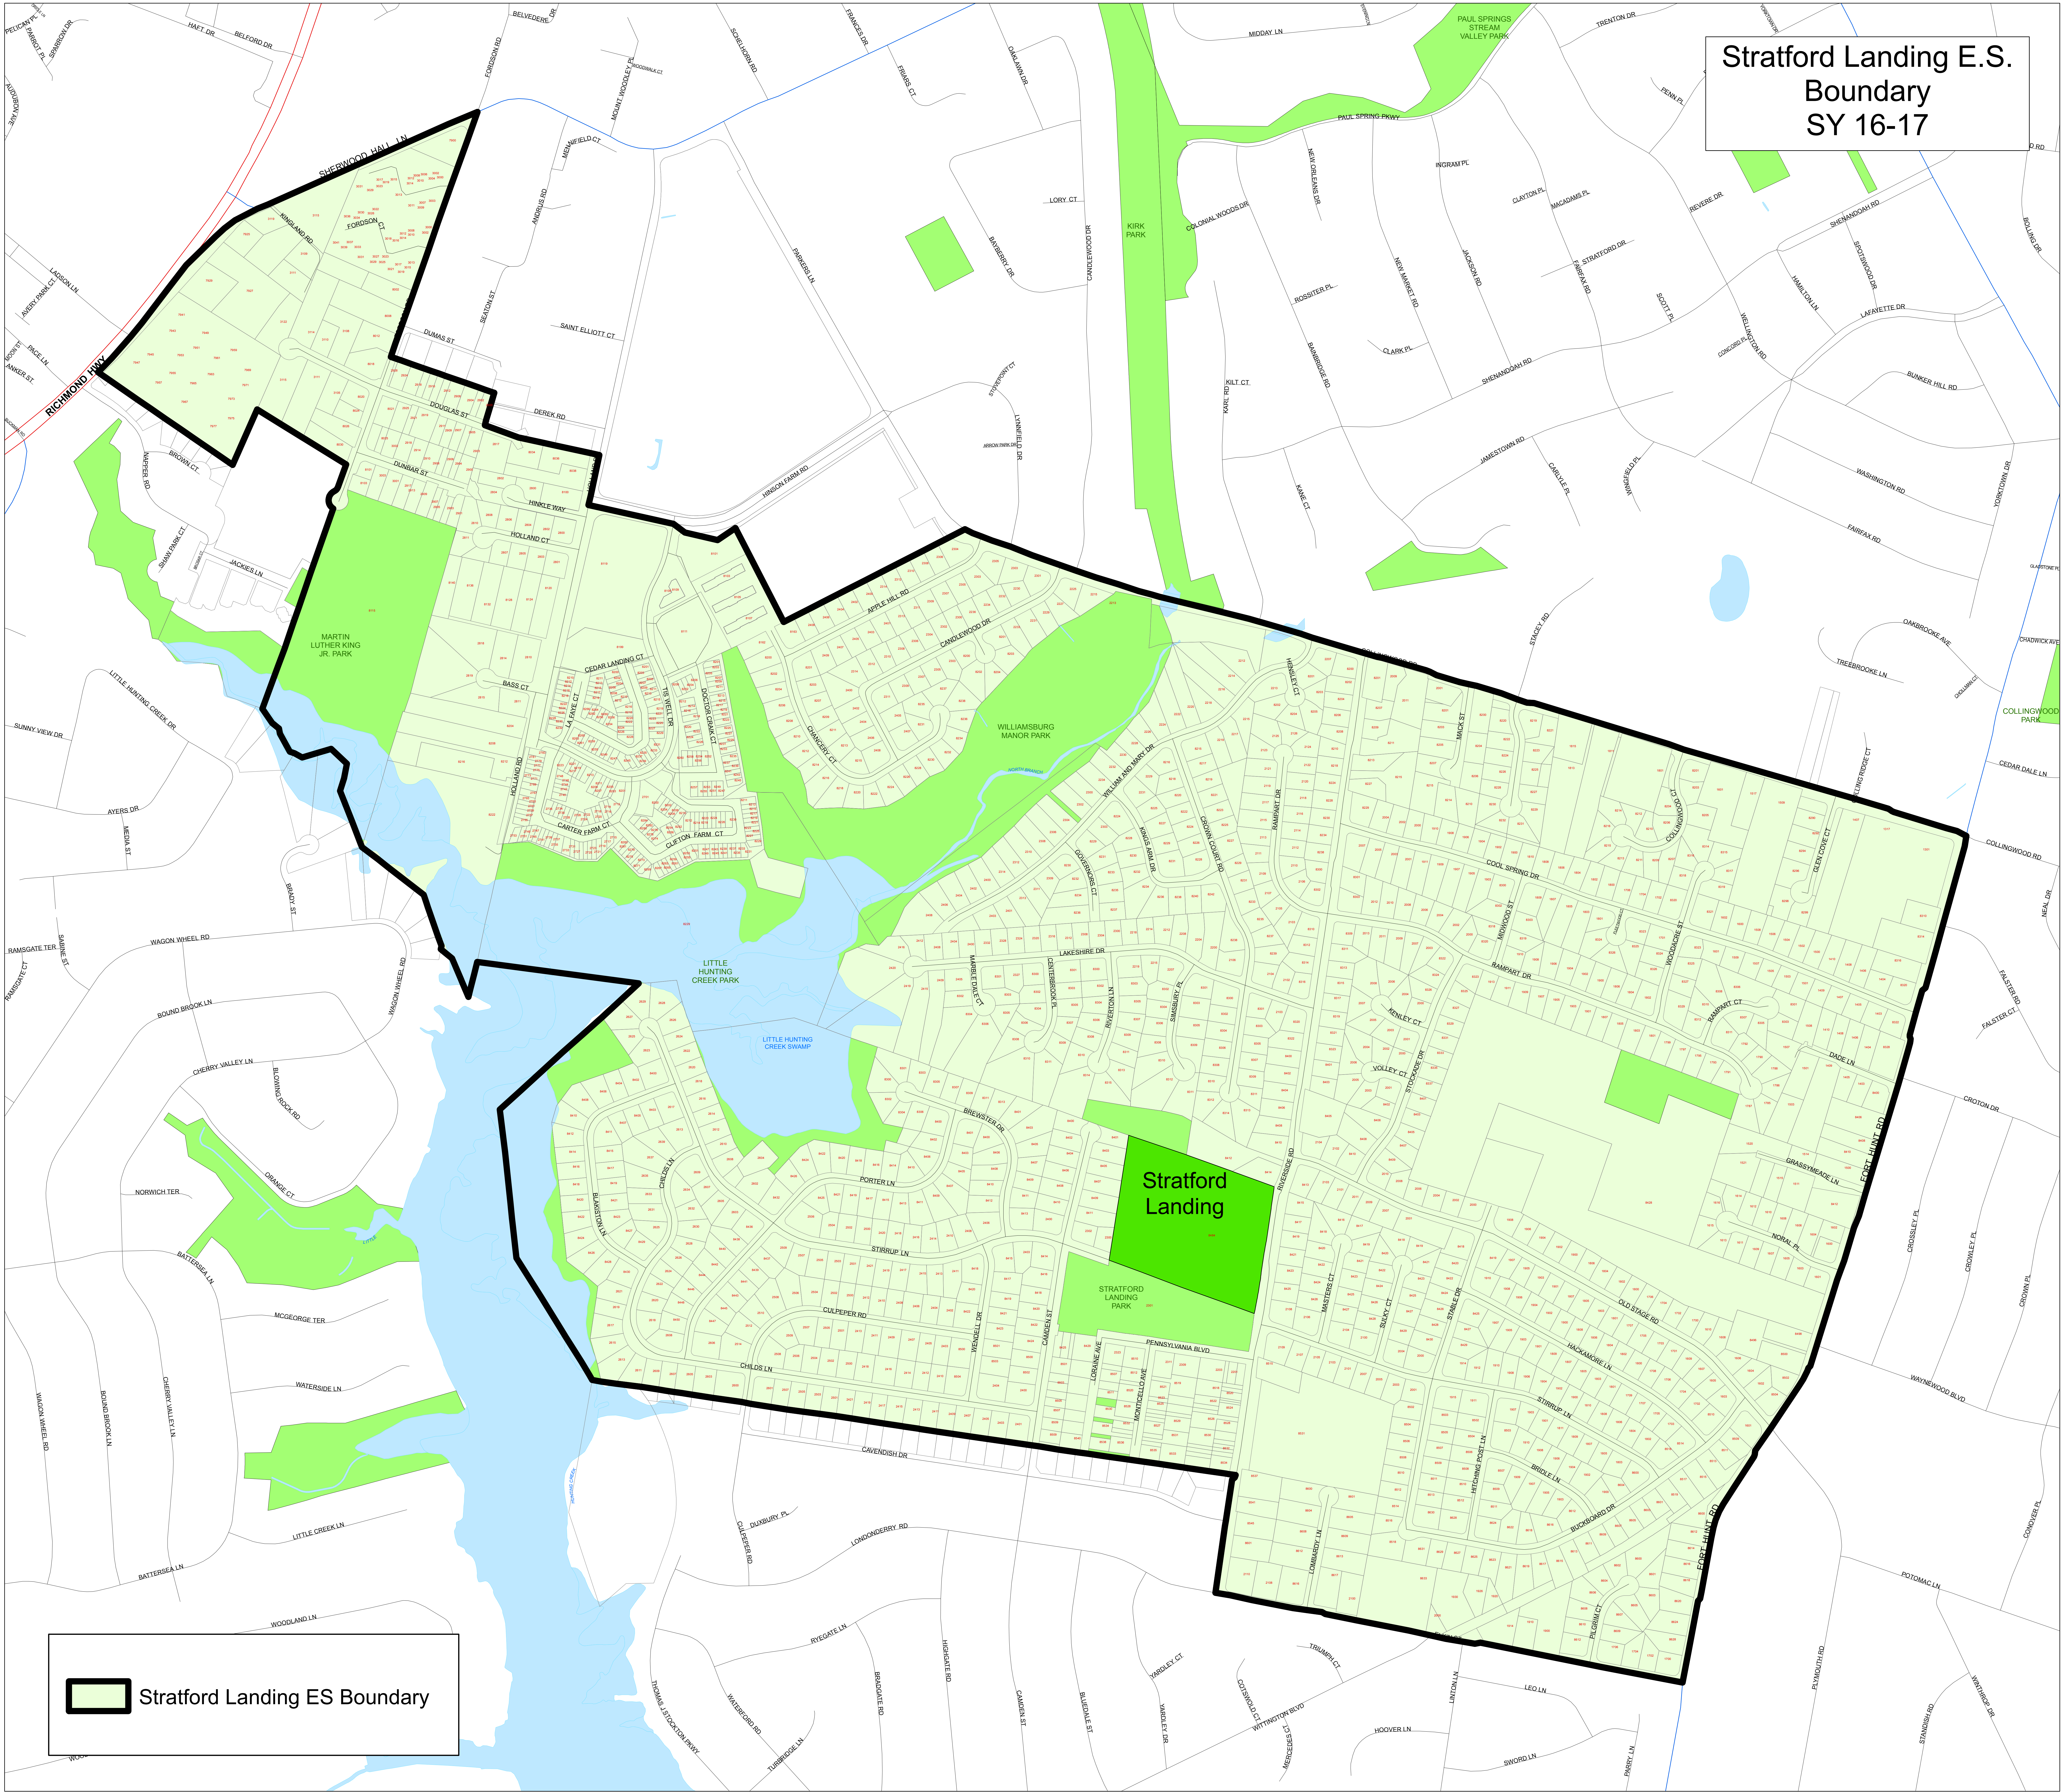

Stratford Landing E.S.
Boundary
SY 16-17

 Stratford Landing ES Boundary