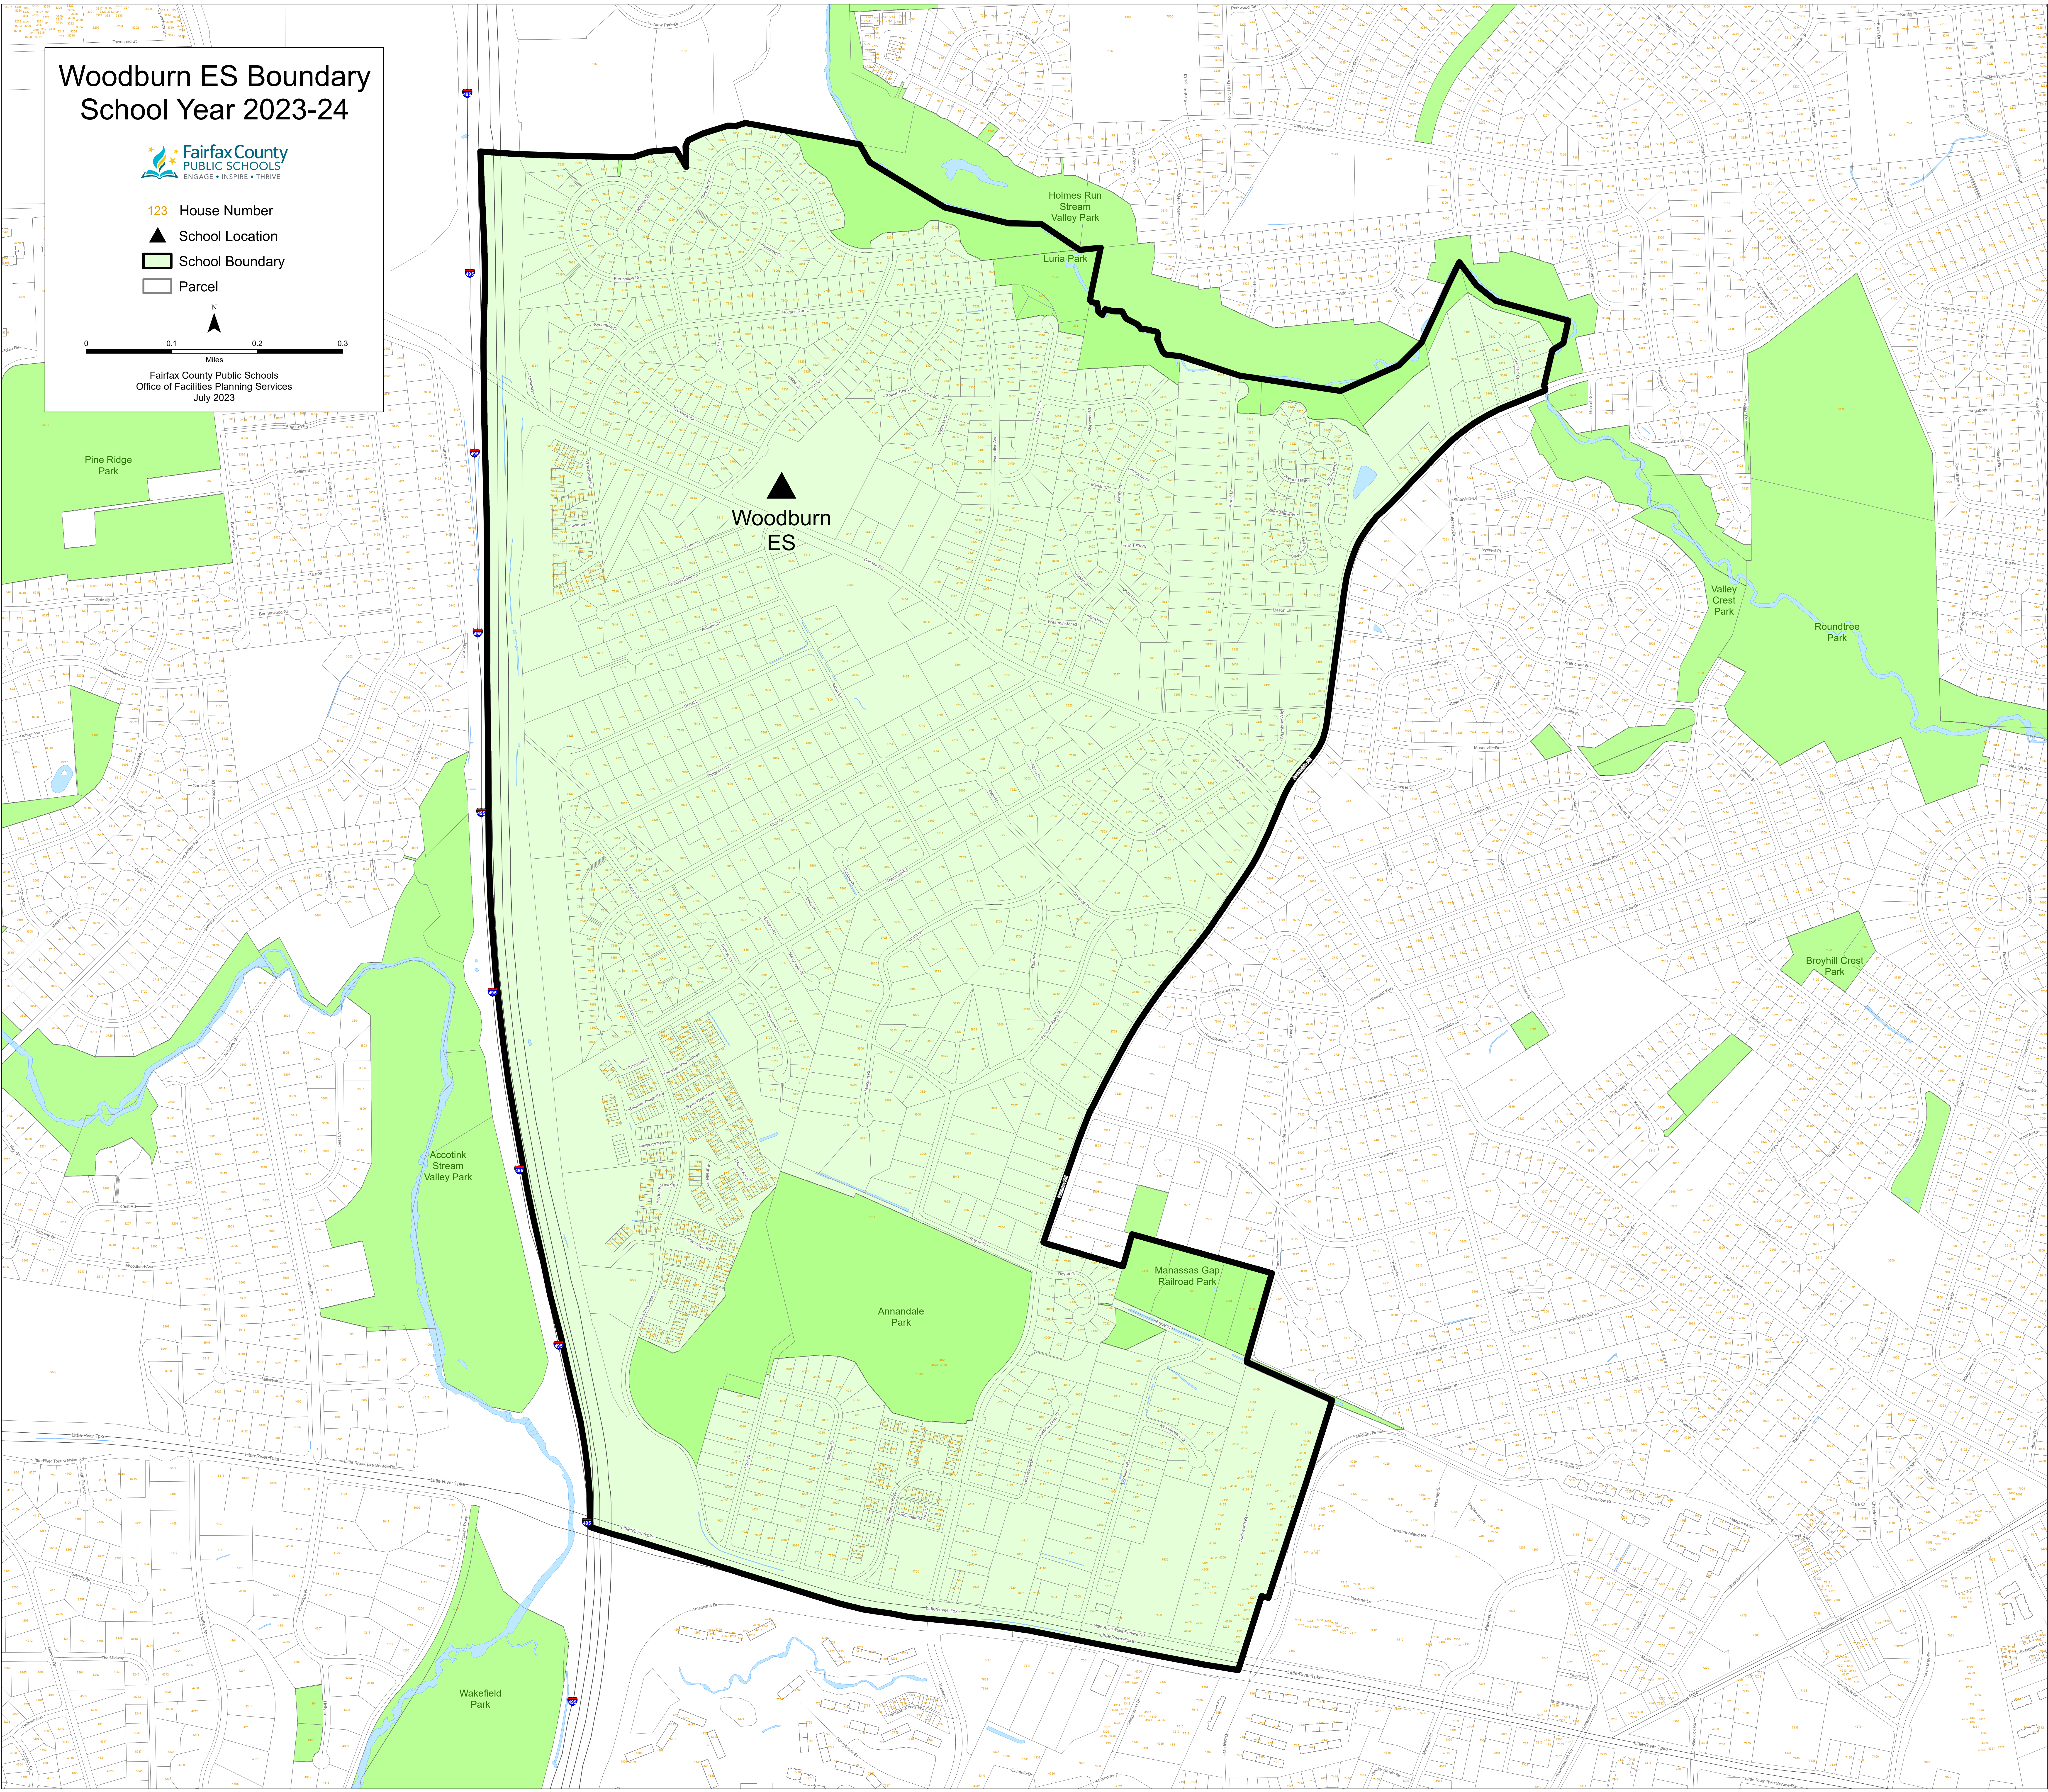

Woodburn ES Boundary School Year 2023-24

- 123 House Number
- ▲ School Location
- ▭ School Boundary
- ▭ Parcel

Fairfax County Public Schools
Office of Facilities Planning Services
July 2023

▲
Woodburn
ES

Holmes Run
Stream
Valley Park
Luria Park

Valley
Crest
Park
Roundtree
Park

Broyhill Crest
Park

Annandale
Park

Manassas Gap
Railroad Park

Accotink
Stream
Valley Park

Wakefield
Park

Pine Ridge
Park