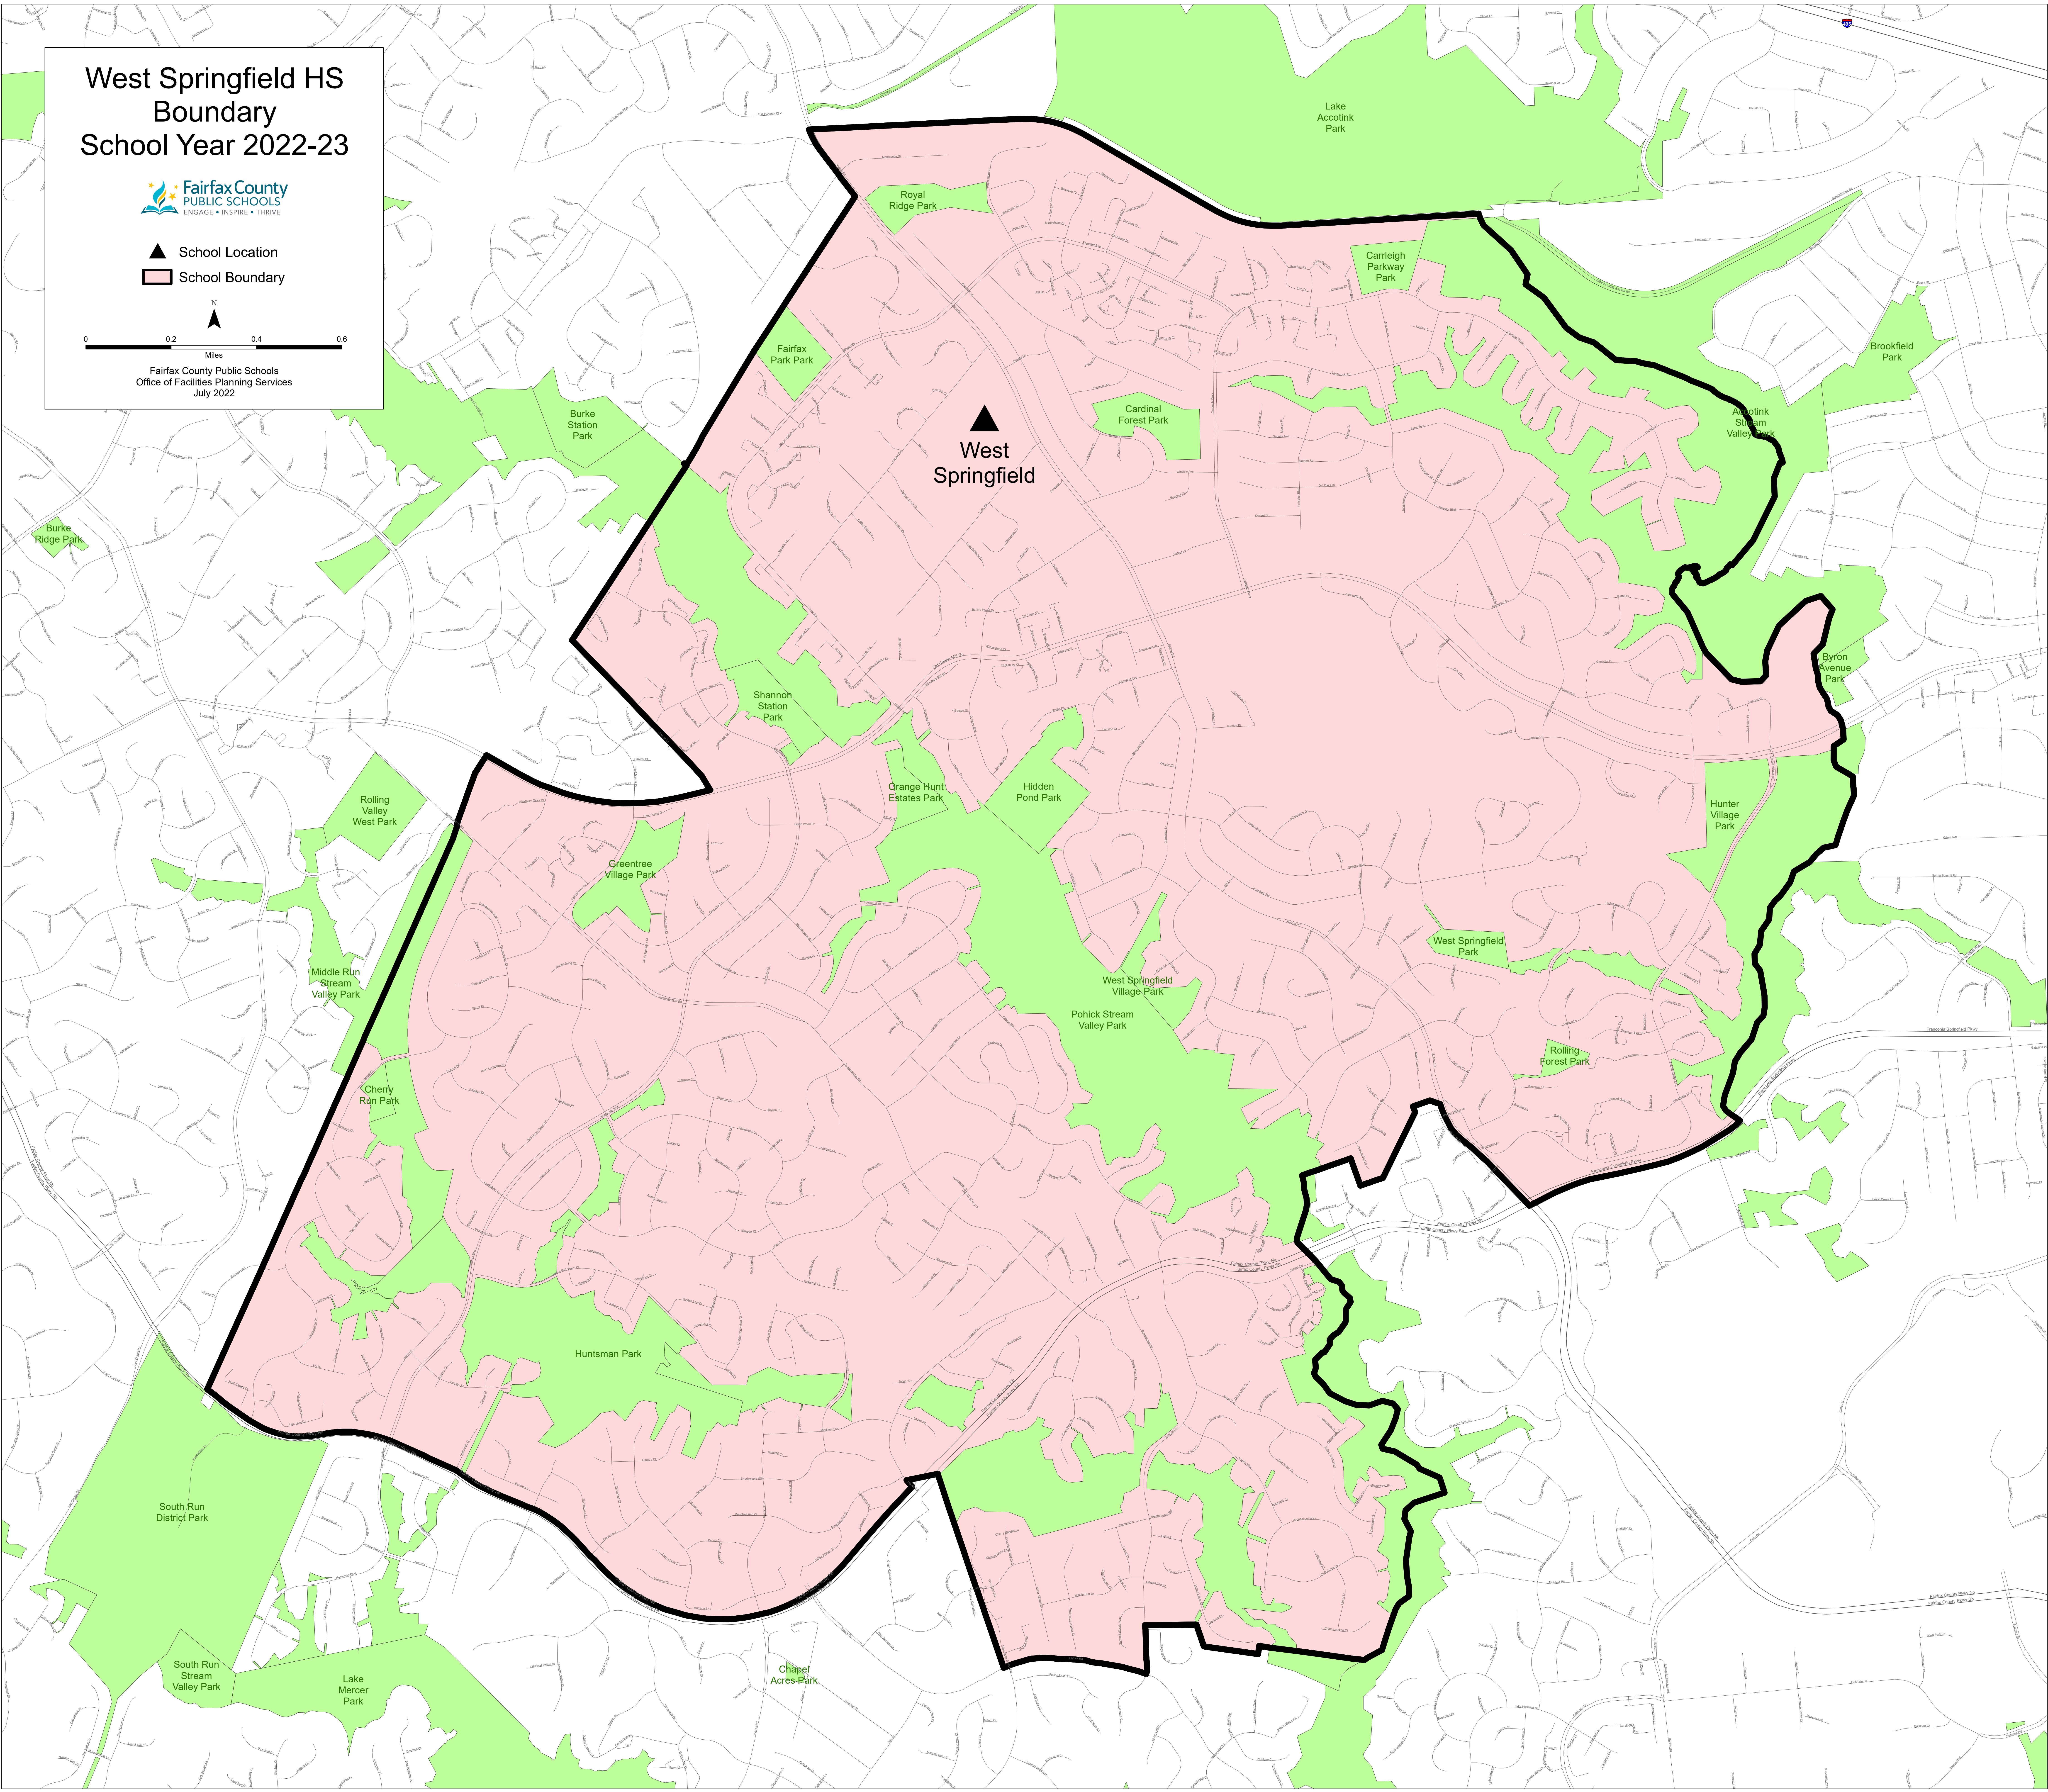

# West Springfield HS Boundary School Year 2022-23

- ▲ School Location
- ▭ School Boundary

Fairfax County Public Schools  
Office of Facilities Planning Services  
July 2022

West  
Springfield

Map labels for parks and locations:

- Royal Ridge Park
- Carleigh Parkway Park
- Brookfield Park
- Cardinal Forest Park
- Acolink Stream Valley Park
- Burke Station Park
- Fairfax Park Park
- Burke Ridge Park
- Shannon Station Park
- Orange Hunt Estates Park
- Hidden Pond Park
- Byron Avenue Park
- Hunter Village Park
- Rolling Valley West Park
- Greenree Village Park
- West Springfield Park
- Rolling Forest Park
- Middle Run Stream Valley Park
- West Springfield Village Park
- Pohick Stream Valley Park
- Cherry Run Park
- Huntsman Park
- South Run District Park
- South Run Stream Valley Park
- Lake Mercer Park
- Chapel Acres Park