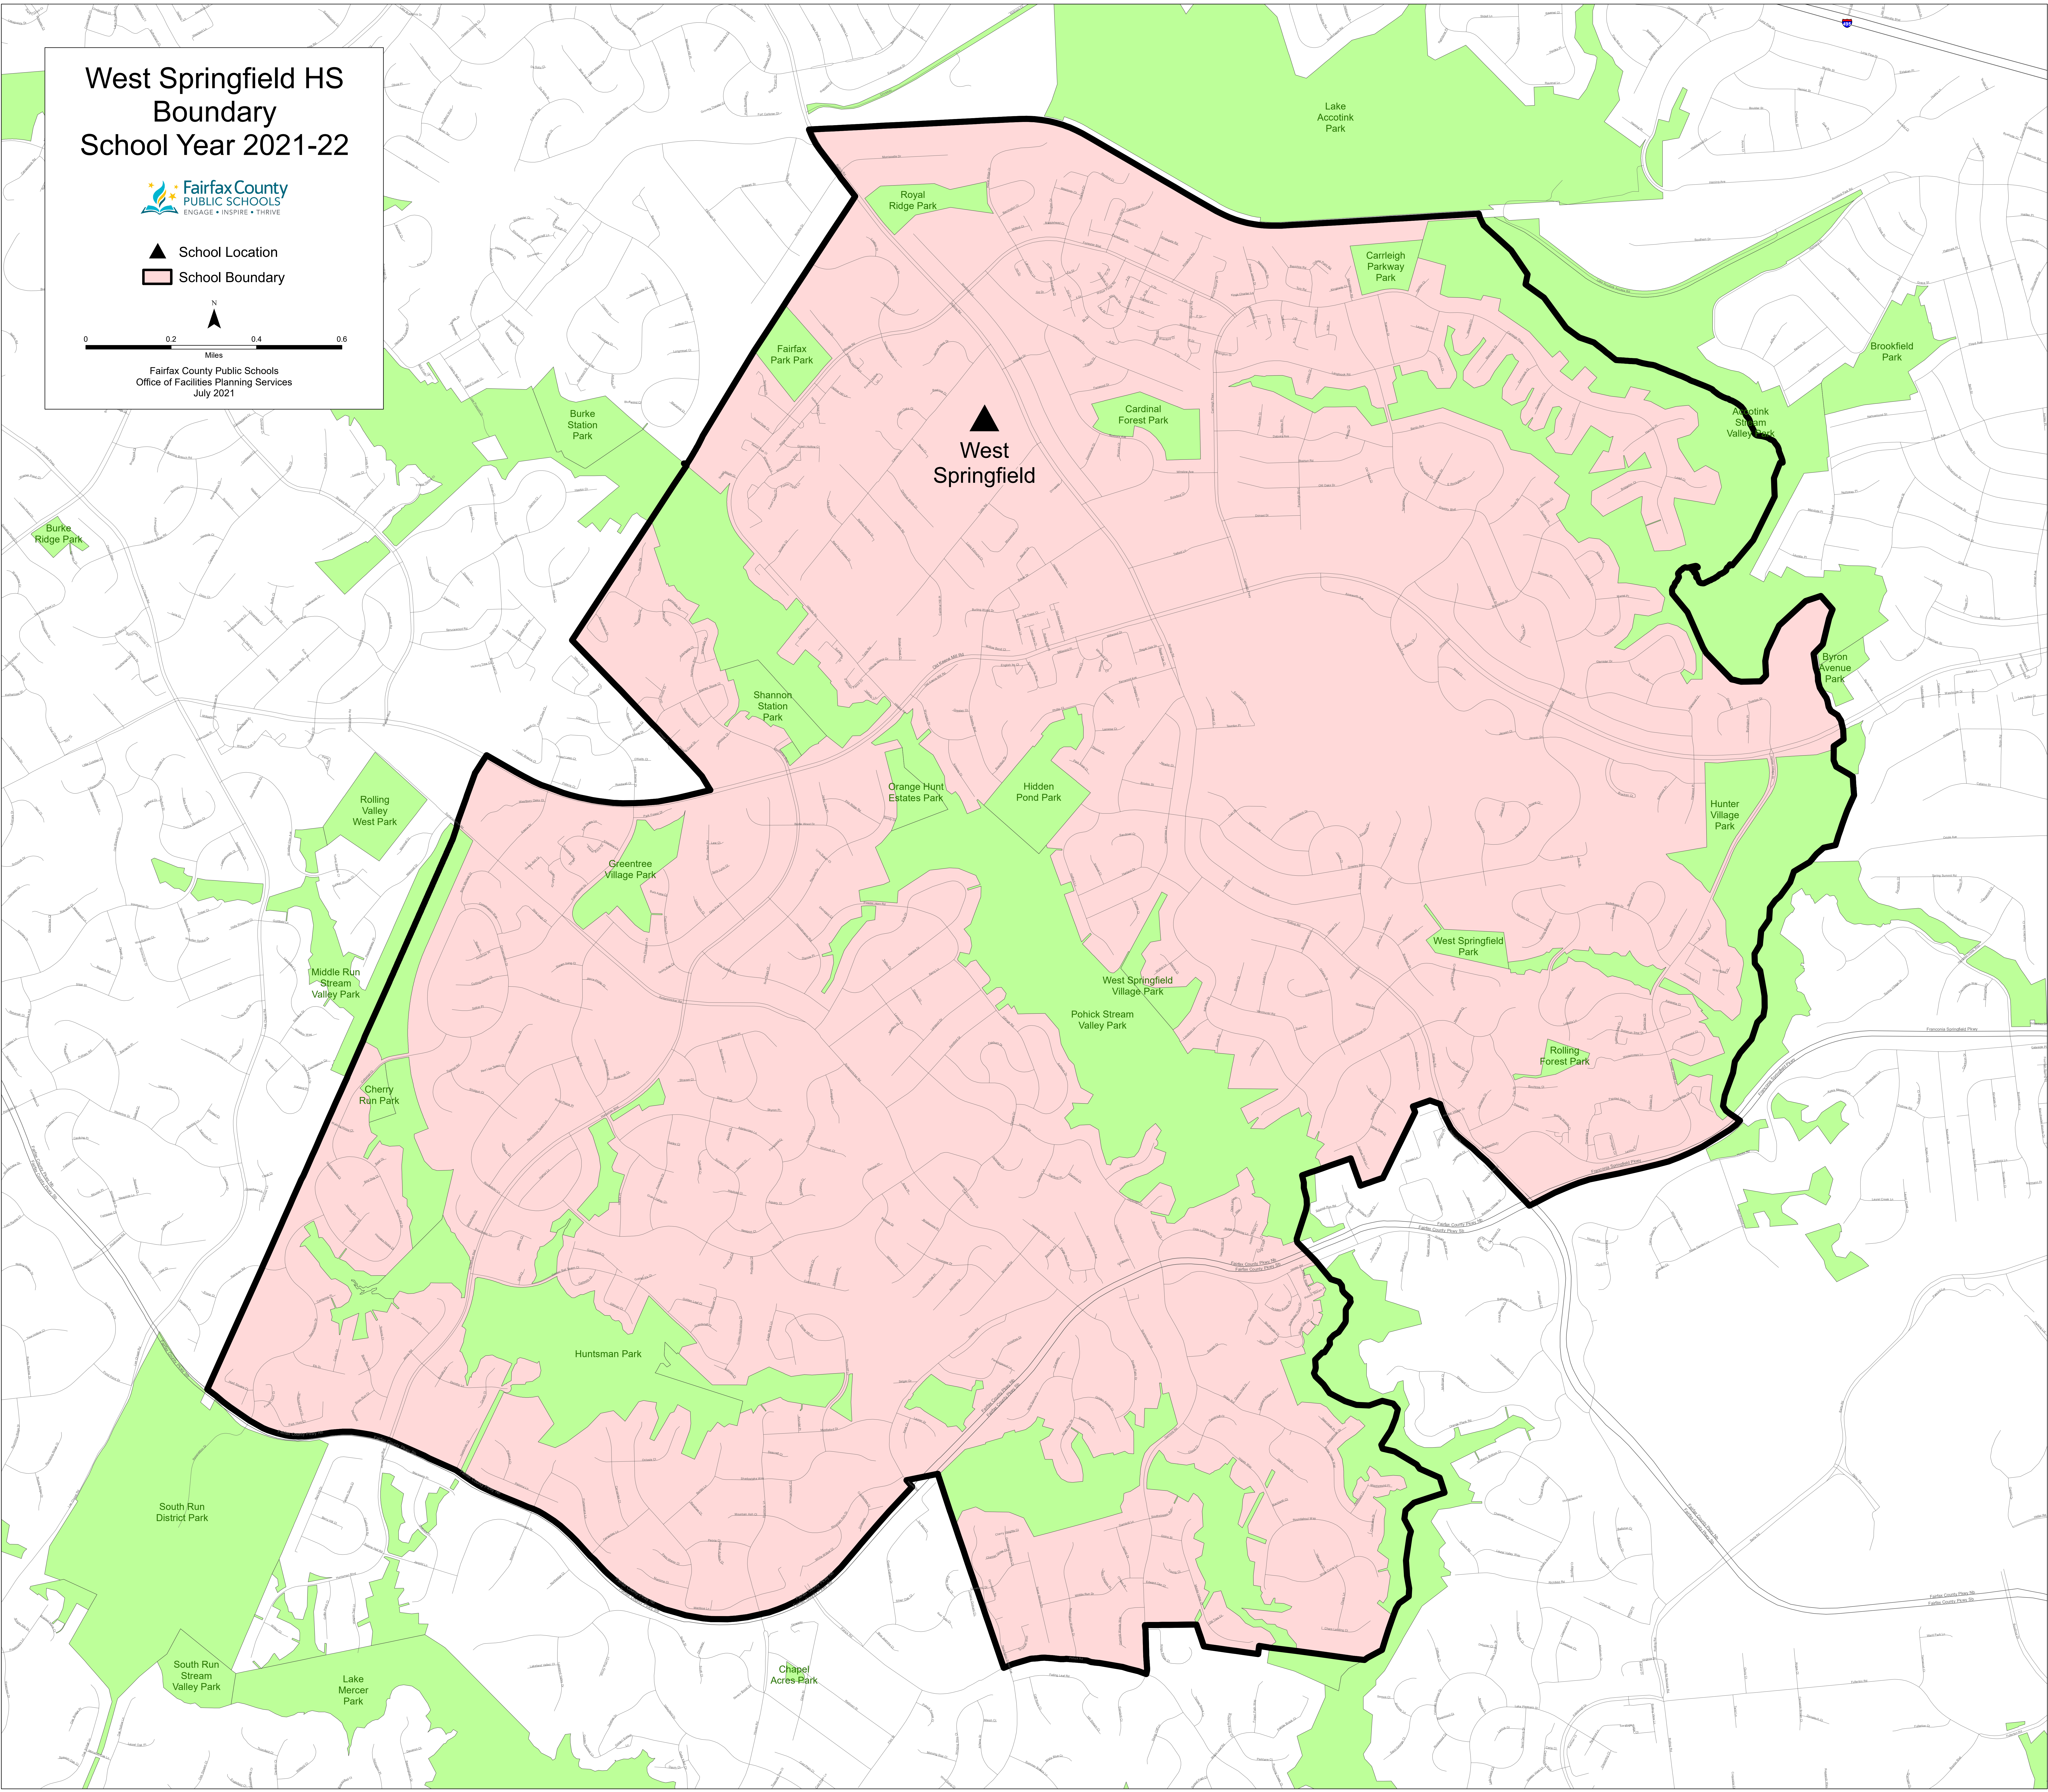

# West Springfield HS Boundary School Year 2021-22

- ▲ School Location
- ▭ School Boundary

Fairfax County Public Schools  
Office of Facilities Planning Services  
July 2021

West  
Springfield

- Royal Ridge Park
- Carleigh Parkway Park
- Brookfield Park
- Cardinal Forest Park
- Acolink Stream Valley Park
- Byron Avenue Park
- Hunter Village Park
- Rolling Forest Park
- West Springfield Park
- West Springfield Village Park
- Pohick Stream Valley Park
- Hidden Pond Park
- Orange Hunt Estates Park
- Shannon Station Park
- Fairfax Park Park
- Burke Station Park
- Greenree Village Park
- Rolling Valley West Park
- Middle Run Stream Valley Park
- Cherry Run Park
- Huntsman Park
- South Run District Park
- South Run Stream Valley Park
- Lake Mercer Park
- Chapel Acres Park
- Burke Ridge Park
- Lake Acolink Park