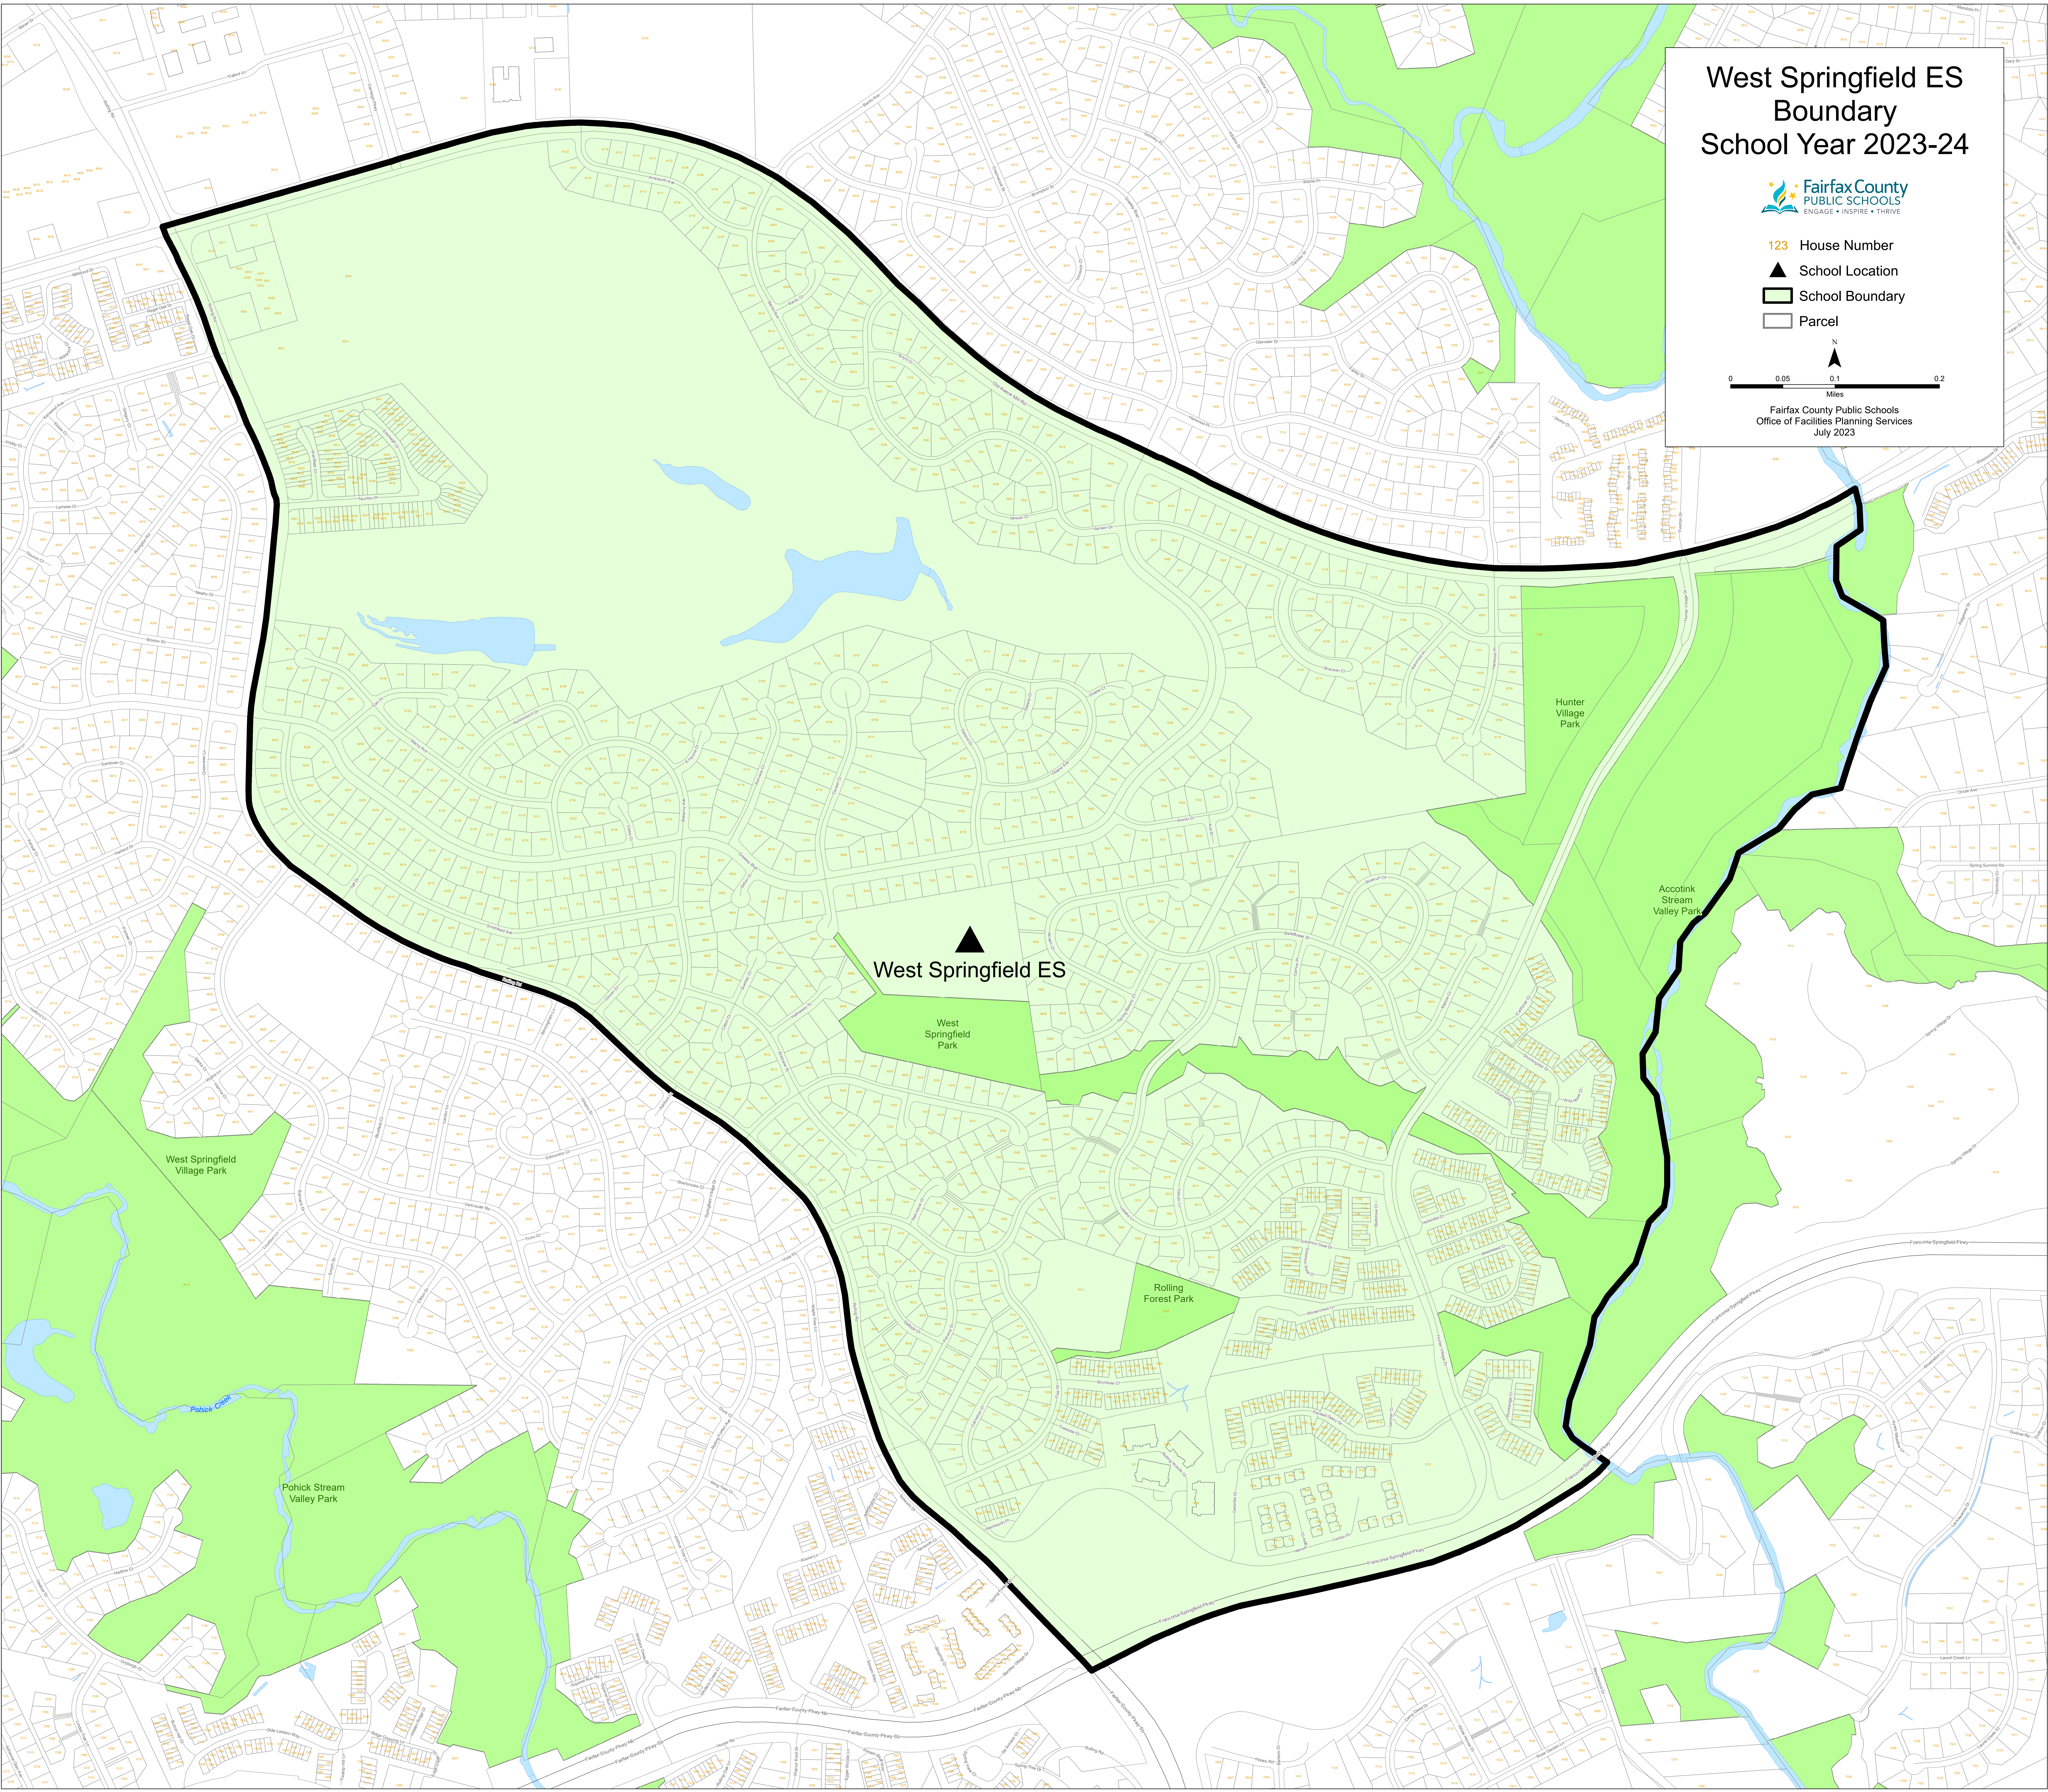

West Springfield ES Boundary School Year 2023-24

- 123 House Number
- ▲ School Location
- ▭ School Boundary
- ▭ Parcel

Fairfax County Public Schools
Office of Facilities Planning Services
July 2023

▲
West Springfield ES

West
Springfield
Park

Rolling
Forest
Park

Hunter
Village
Park

Accotink
Stream
Valley
Park

West Springfield
Village Park

Pohick Stream
Valley Park