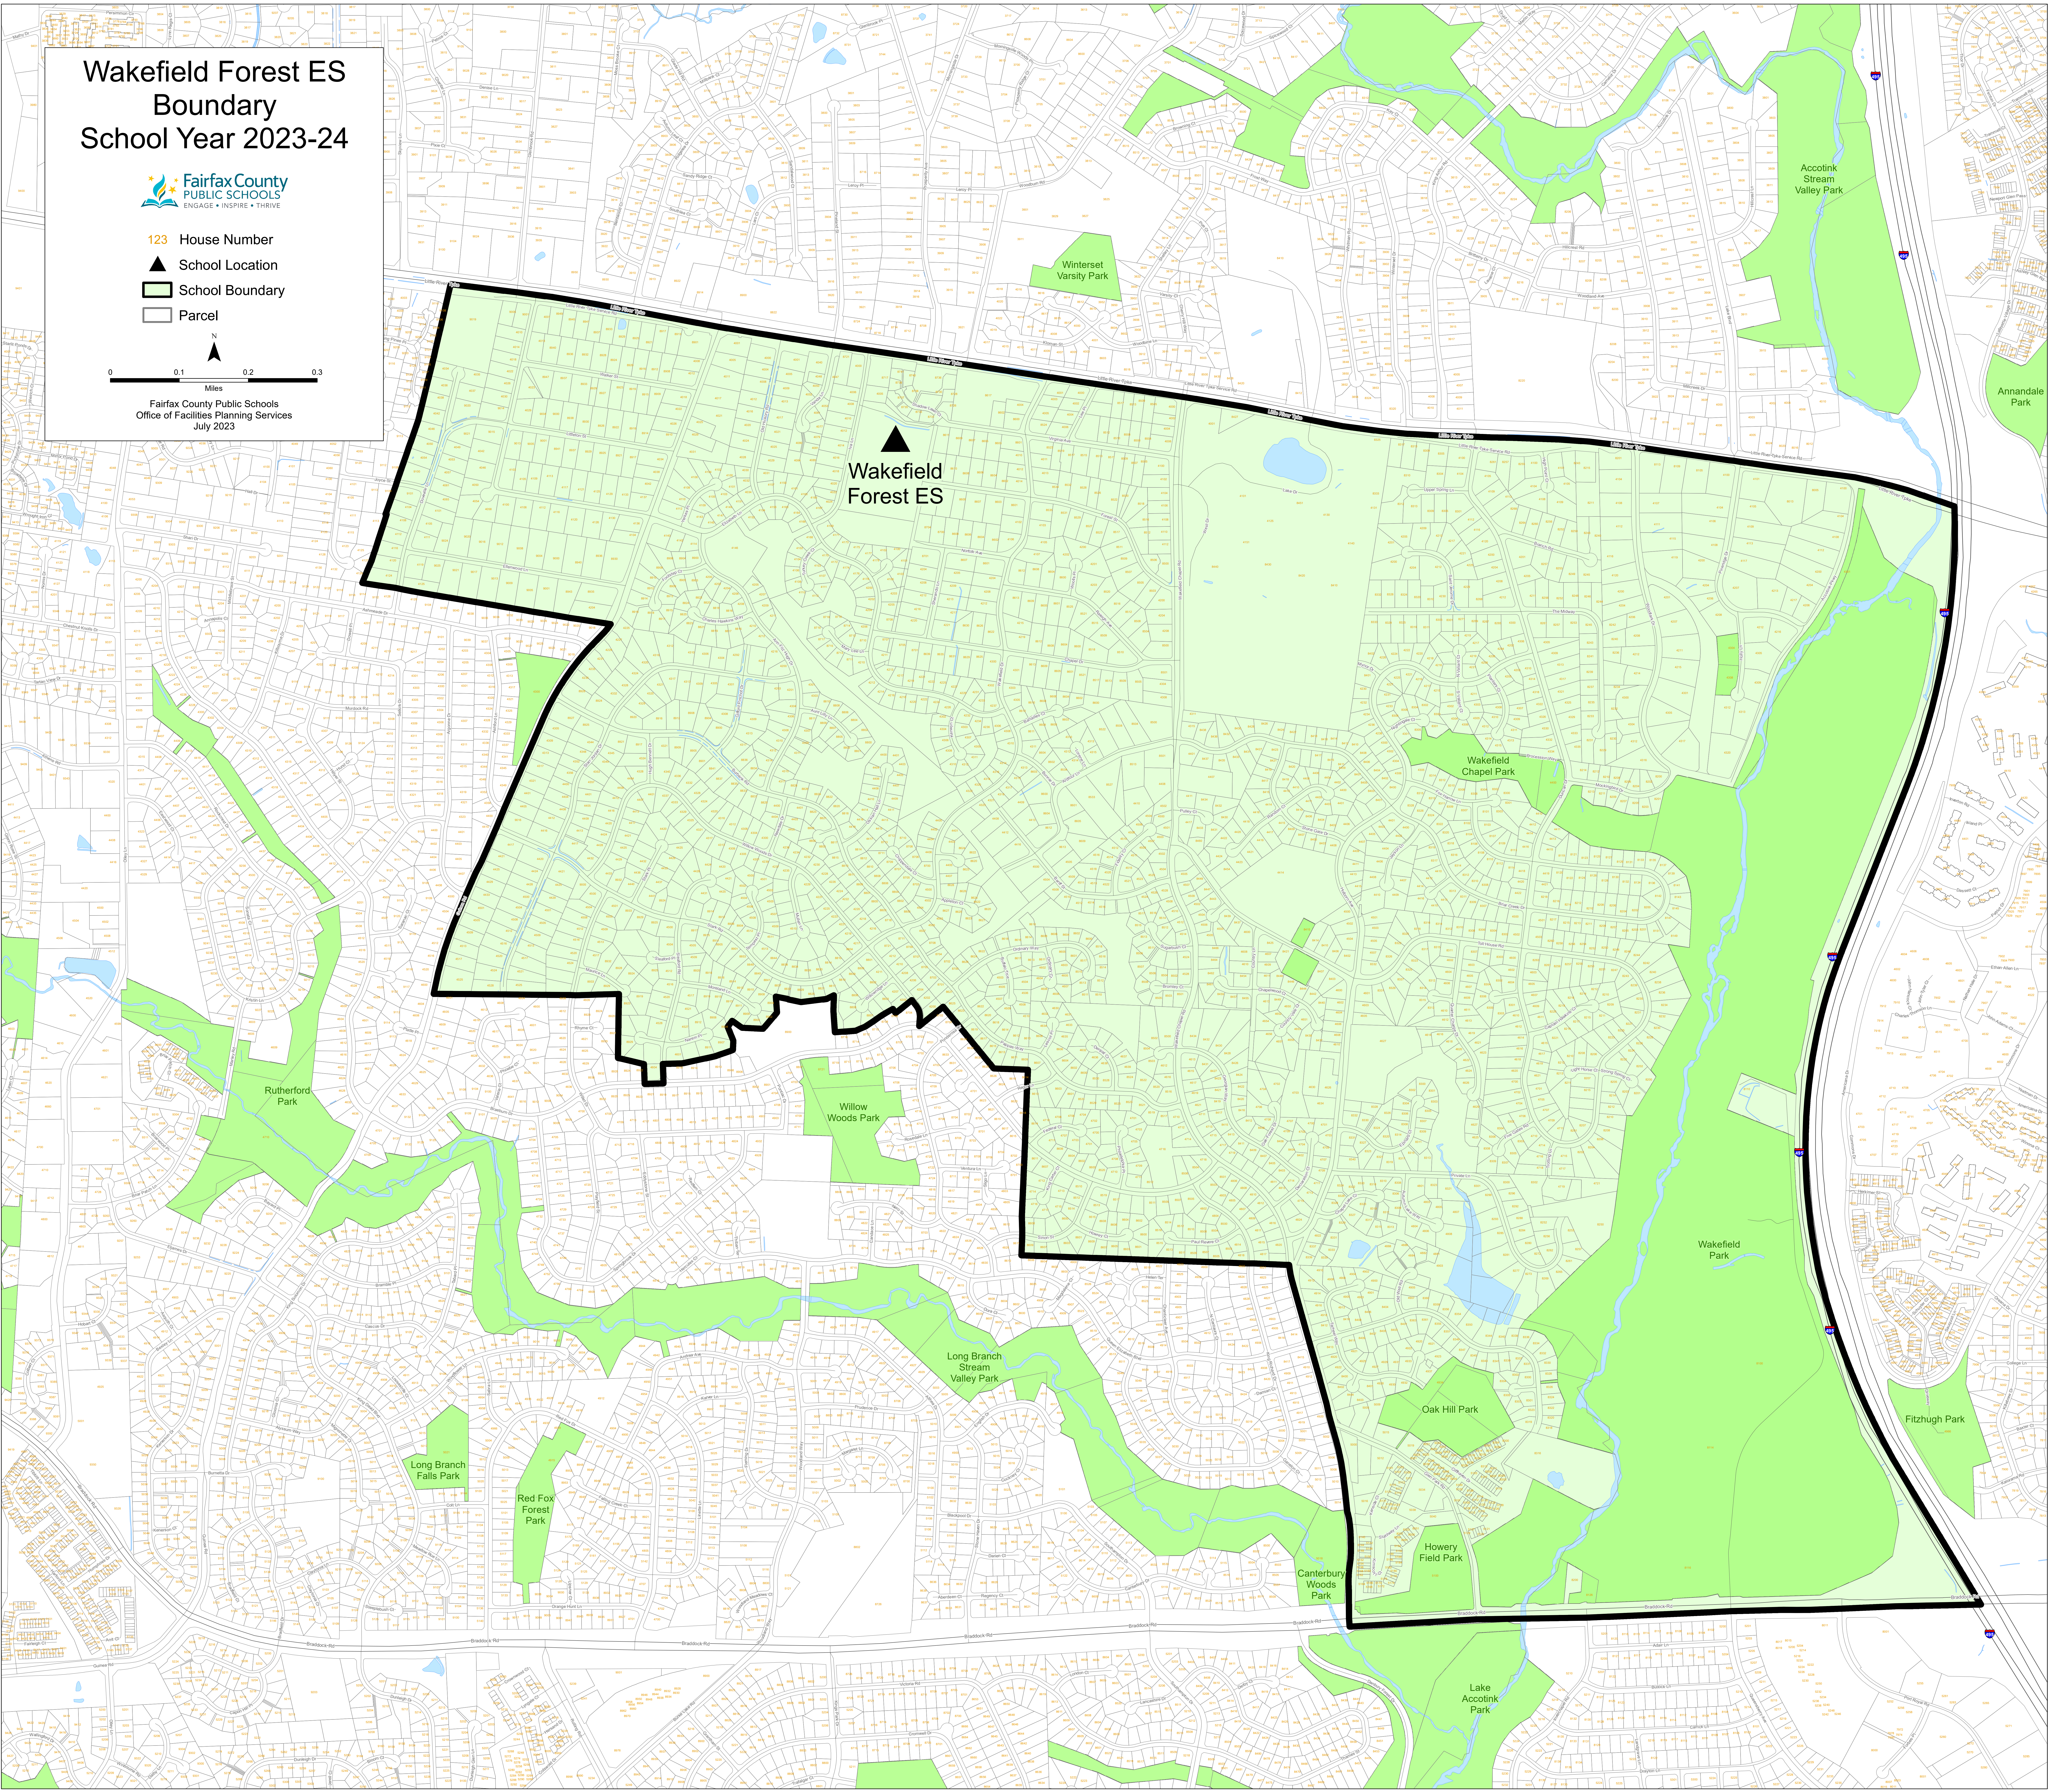

Wakefield Forest ES Boundary School Year 2023-24

123 House Number

▲ School Location

▭ School Boundary

▭ Parcel

Fairfax County Public Schools
Office of Facilities Planning Services
July 2023

▲
Wakefield Forest ES

Accotink Stream Valley Park

Annandale Park

Wakefield Chapel Park

Rutherford Park

Willow Woods Park

Wakefield Park

Fitzhugh Park

Long Branch Falls Park