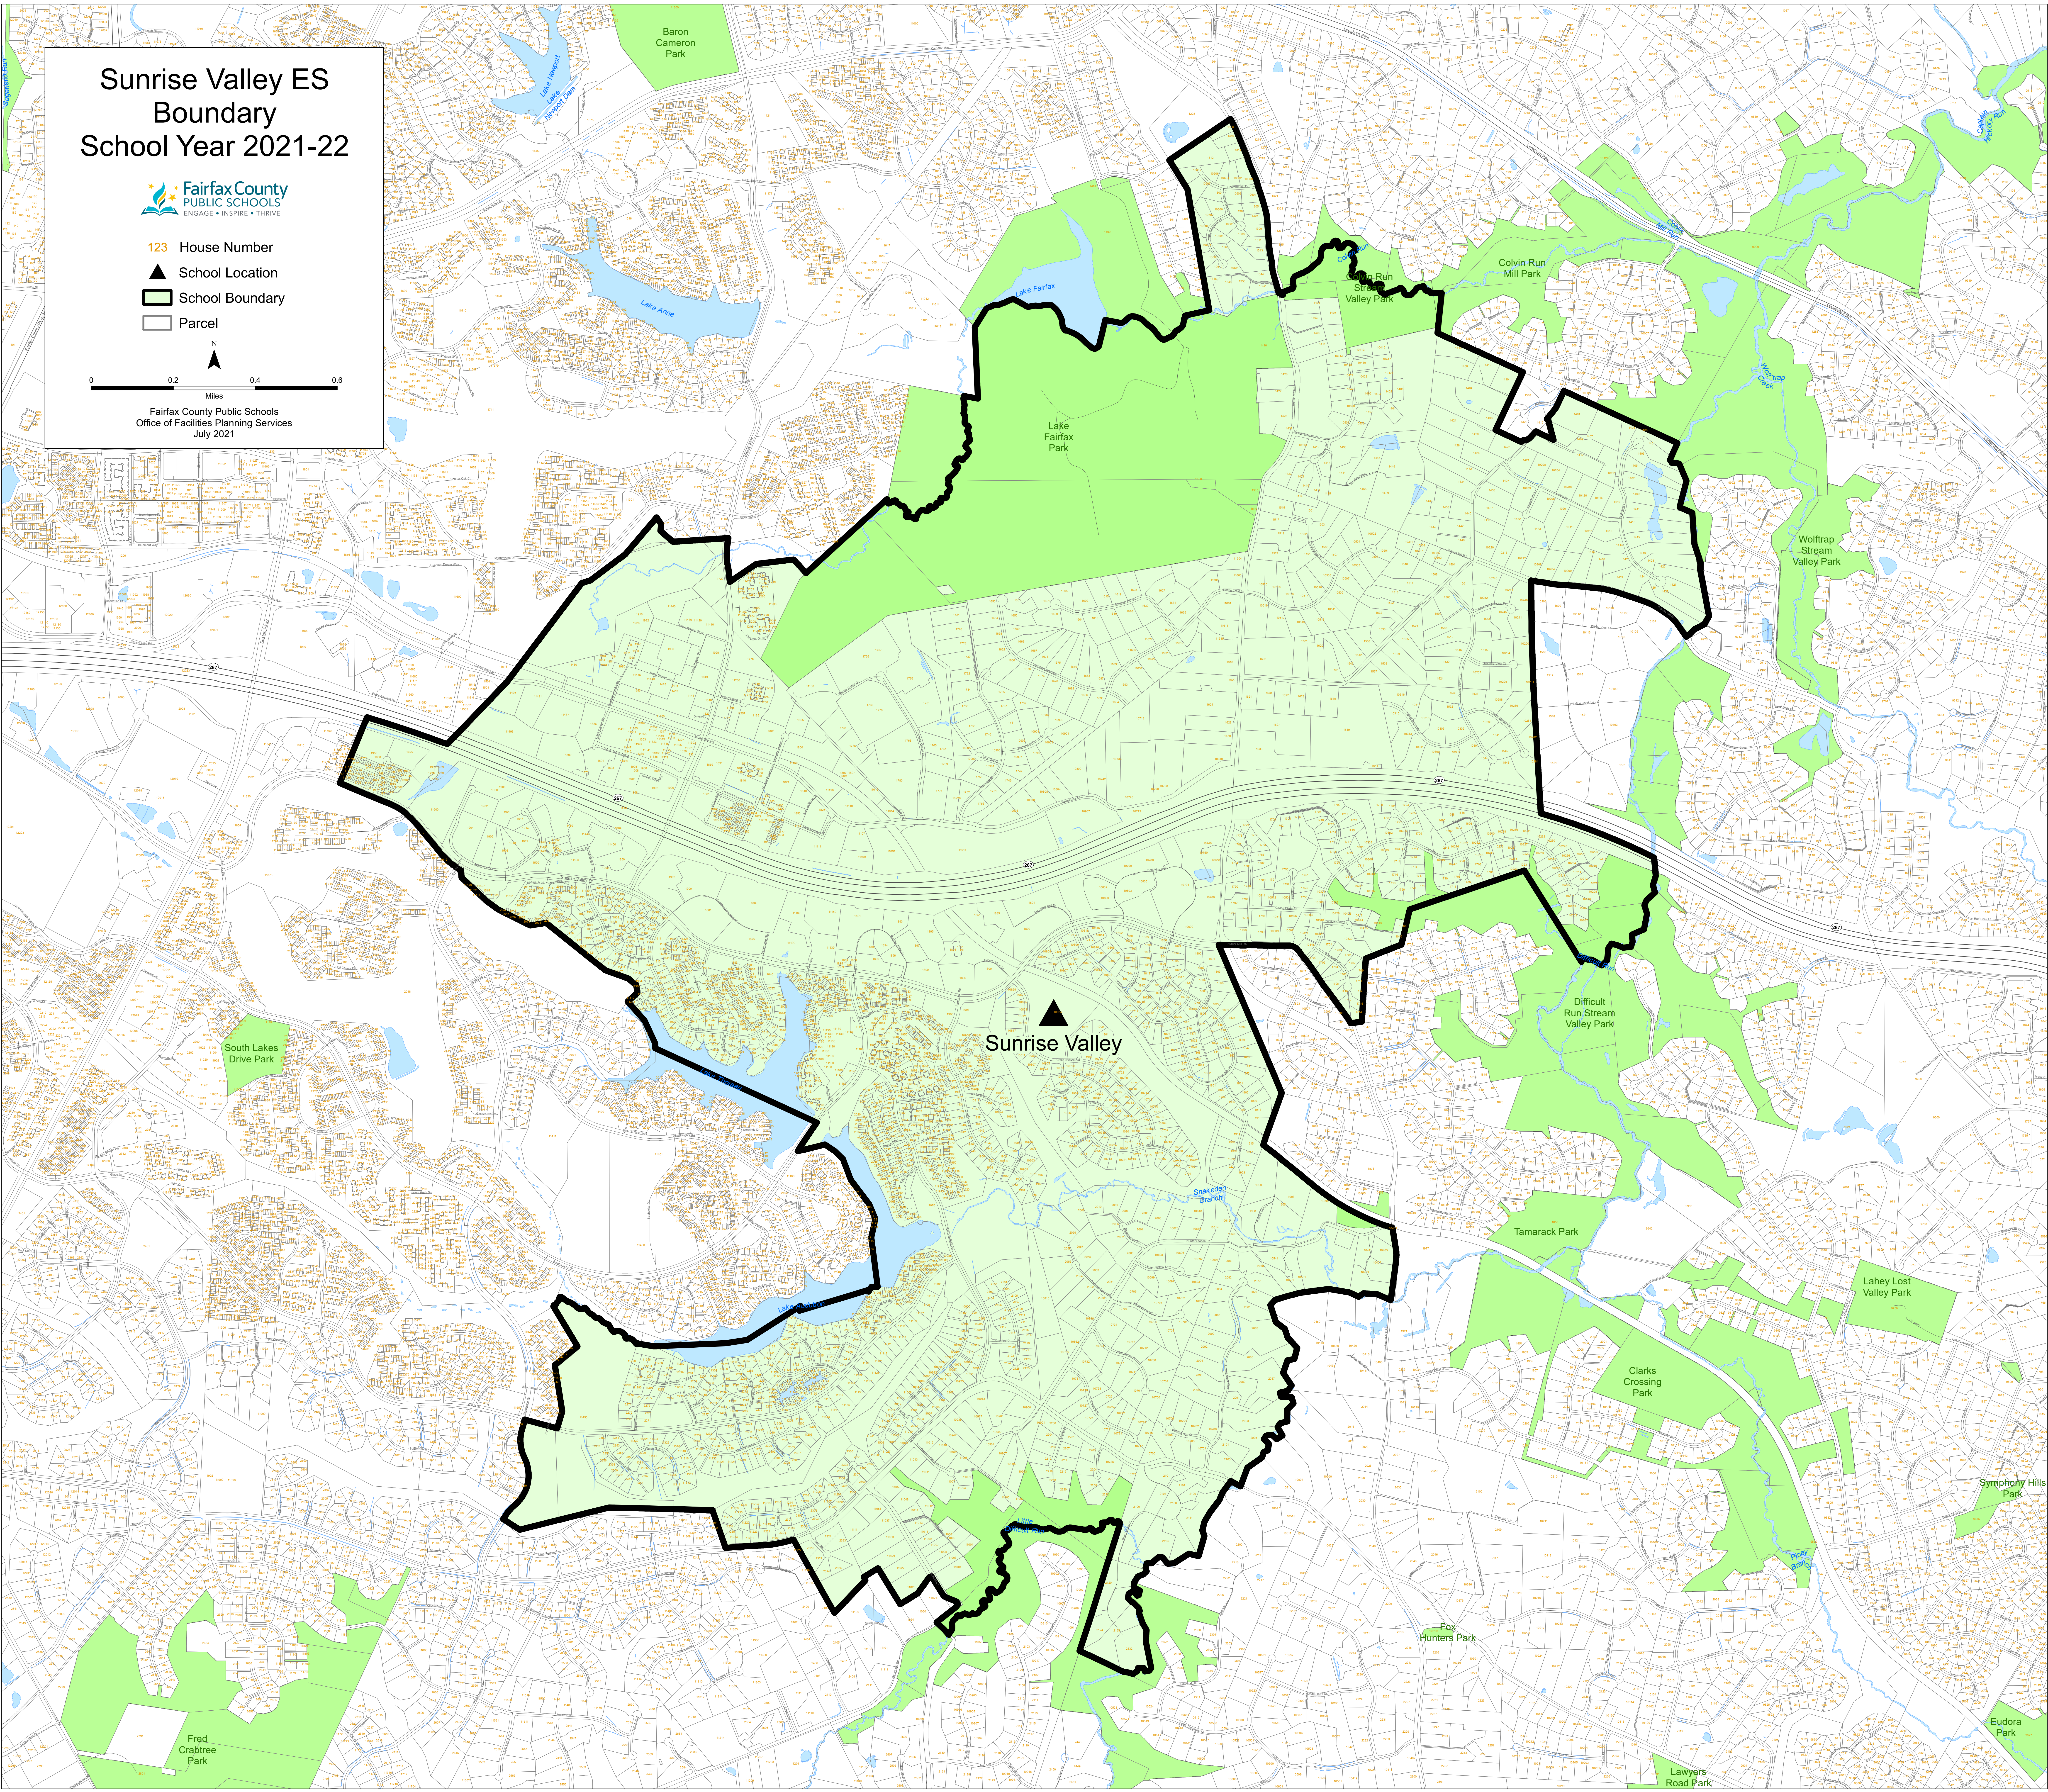

# Sunrise Valley ES Boundary School Year 2021-22

- 123 House Number
- ▲ School Location
- ▭ School Boundary
- ▭ Parcel

Fairfax County Public Schools  
Office of Facilities Planning Services  
July 2021

▲  
Sunrise Valley