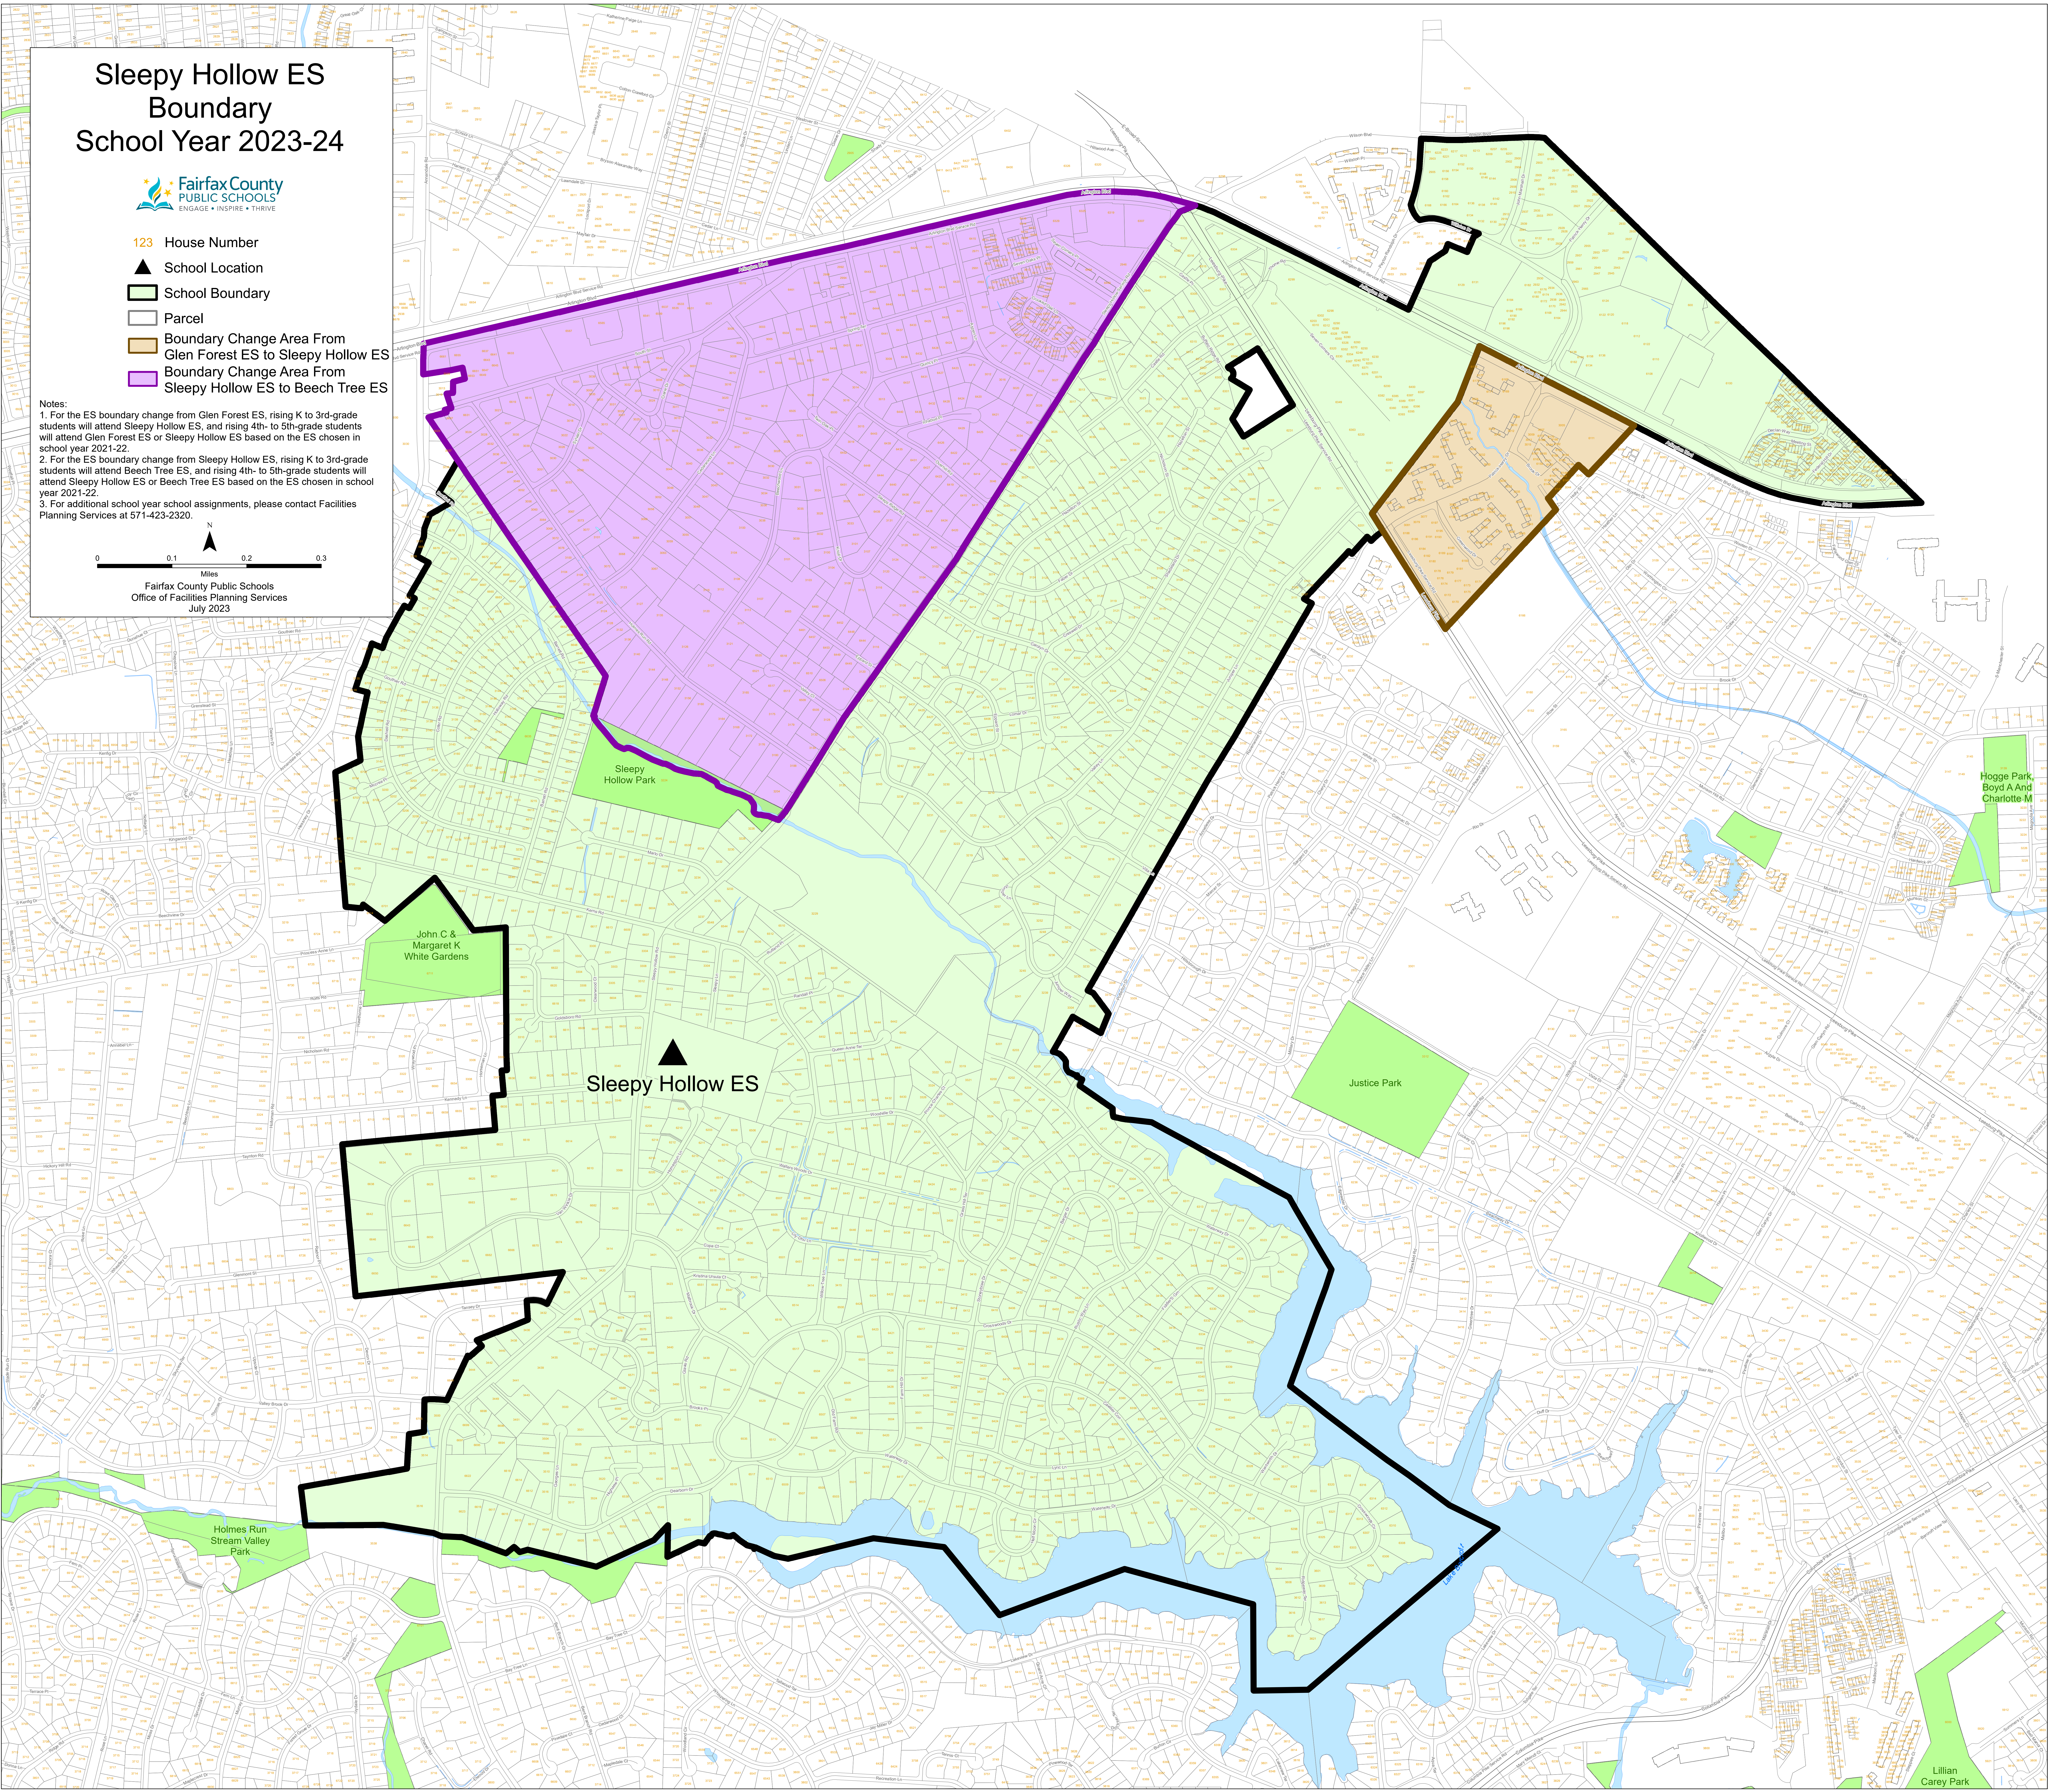

Sleepy Hollow ES Boundary School Year 2023-24

- 123 House Number
- ▲ School Location
- School Boundary
- Parcel
- Boundary Change Area From Glen Forest ES to Sleepy Hollow ES
- Boundary Change Area From Sleepy Hollow ES to Beech Tree ES

Notes:
1. For the ES boundary change from Glen Forest ES, rising K to 3rd-grade students will attend Sleepy Hollow ES, and rising 4th- to 5th-grade students will attend Glen Forest ES or Sleepy Hollow ES based on the ES chosen in school year 2021-22.
2. For the ES boundary change from Sleepy Hollow ES, rising K to 3rd-grade students will attend Beech Tree ES, and rising 4th- to 5th-grade students will attend Sleepy Hollow ES or Beech Tree ES based on the ES chosen in school year 2021-22.
3. For additional school year school assignments, please contact Facilities Planning Services at 571-423-2320.

Fairfax County Public Schools
Office of Facilities Planning Services
July 2023

▲
Sleepy Hollow ES

John C & Margaret K White Gardens

Sleepy Hollow Park

Justice Park

Hogge Park
Boyd A And Charlotte M

Holmes Run Stream Valley Park

Lillian Carey Park