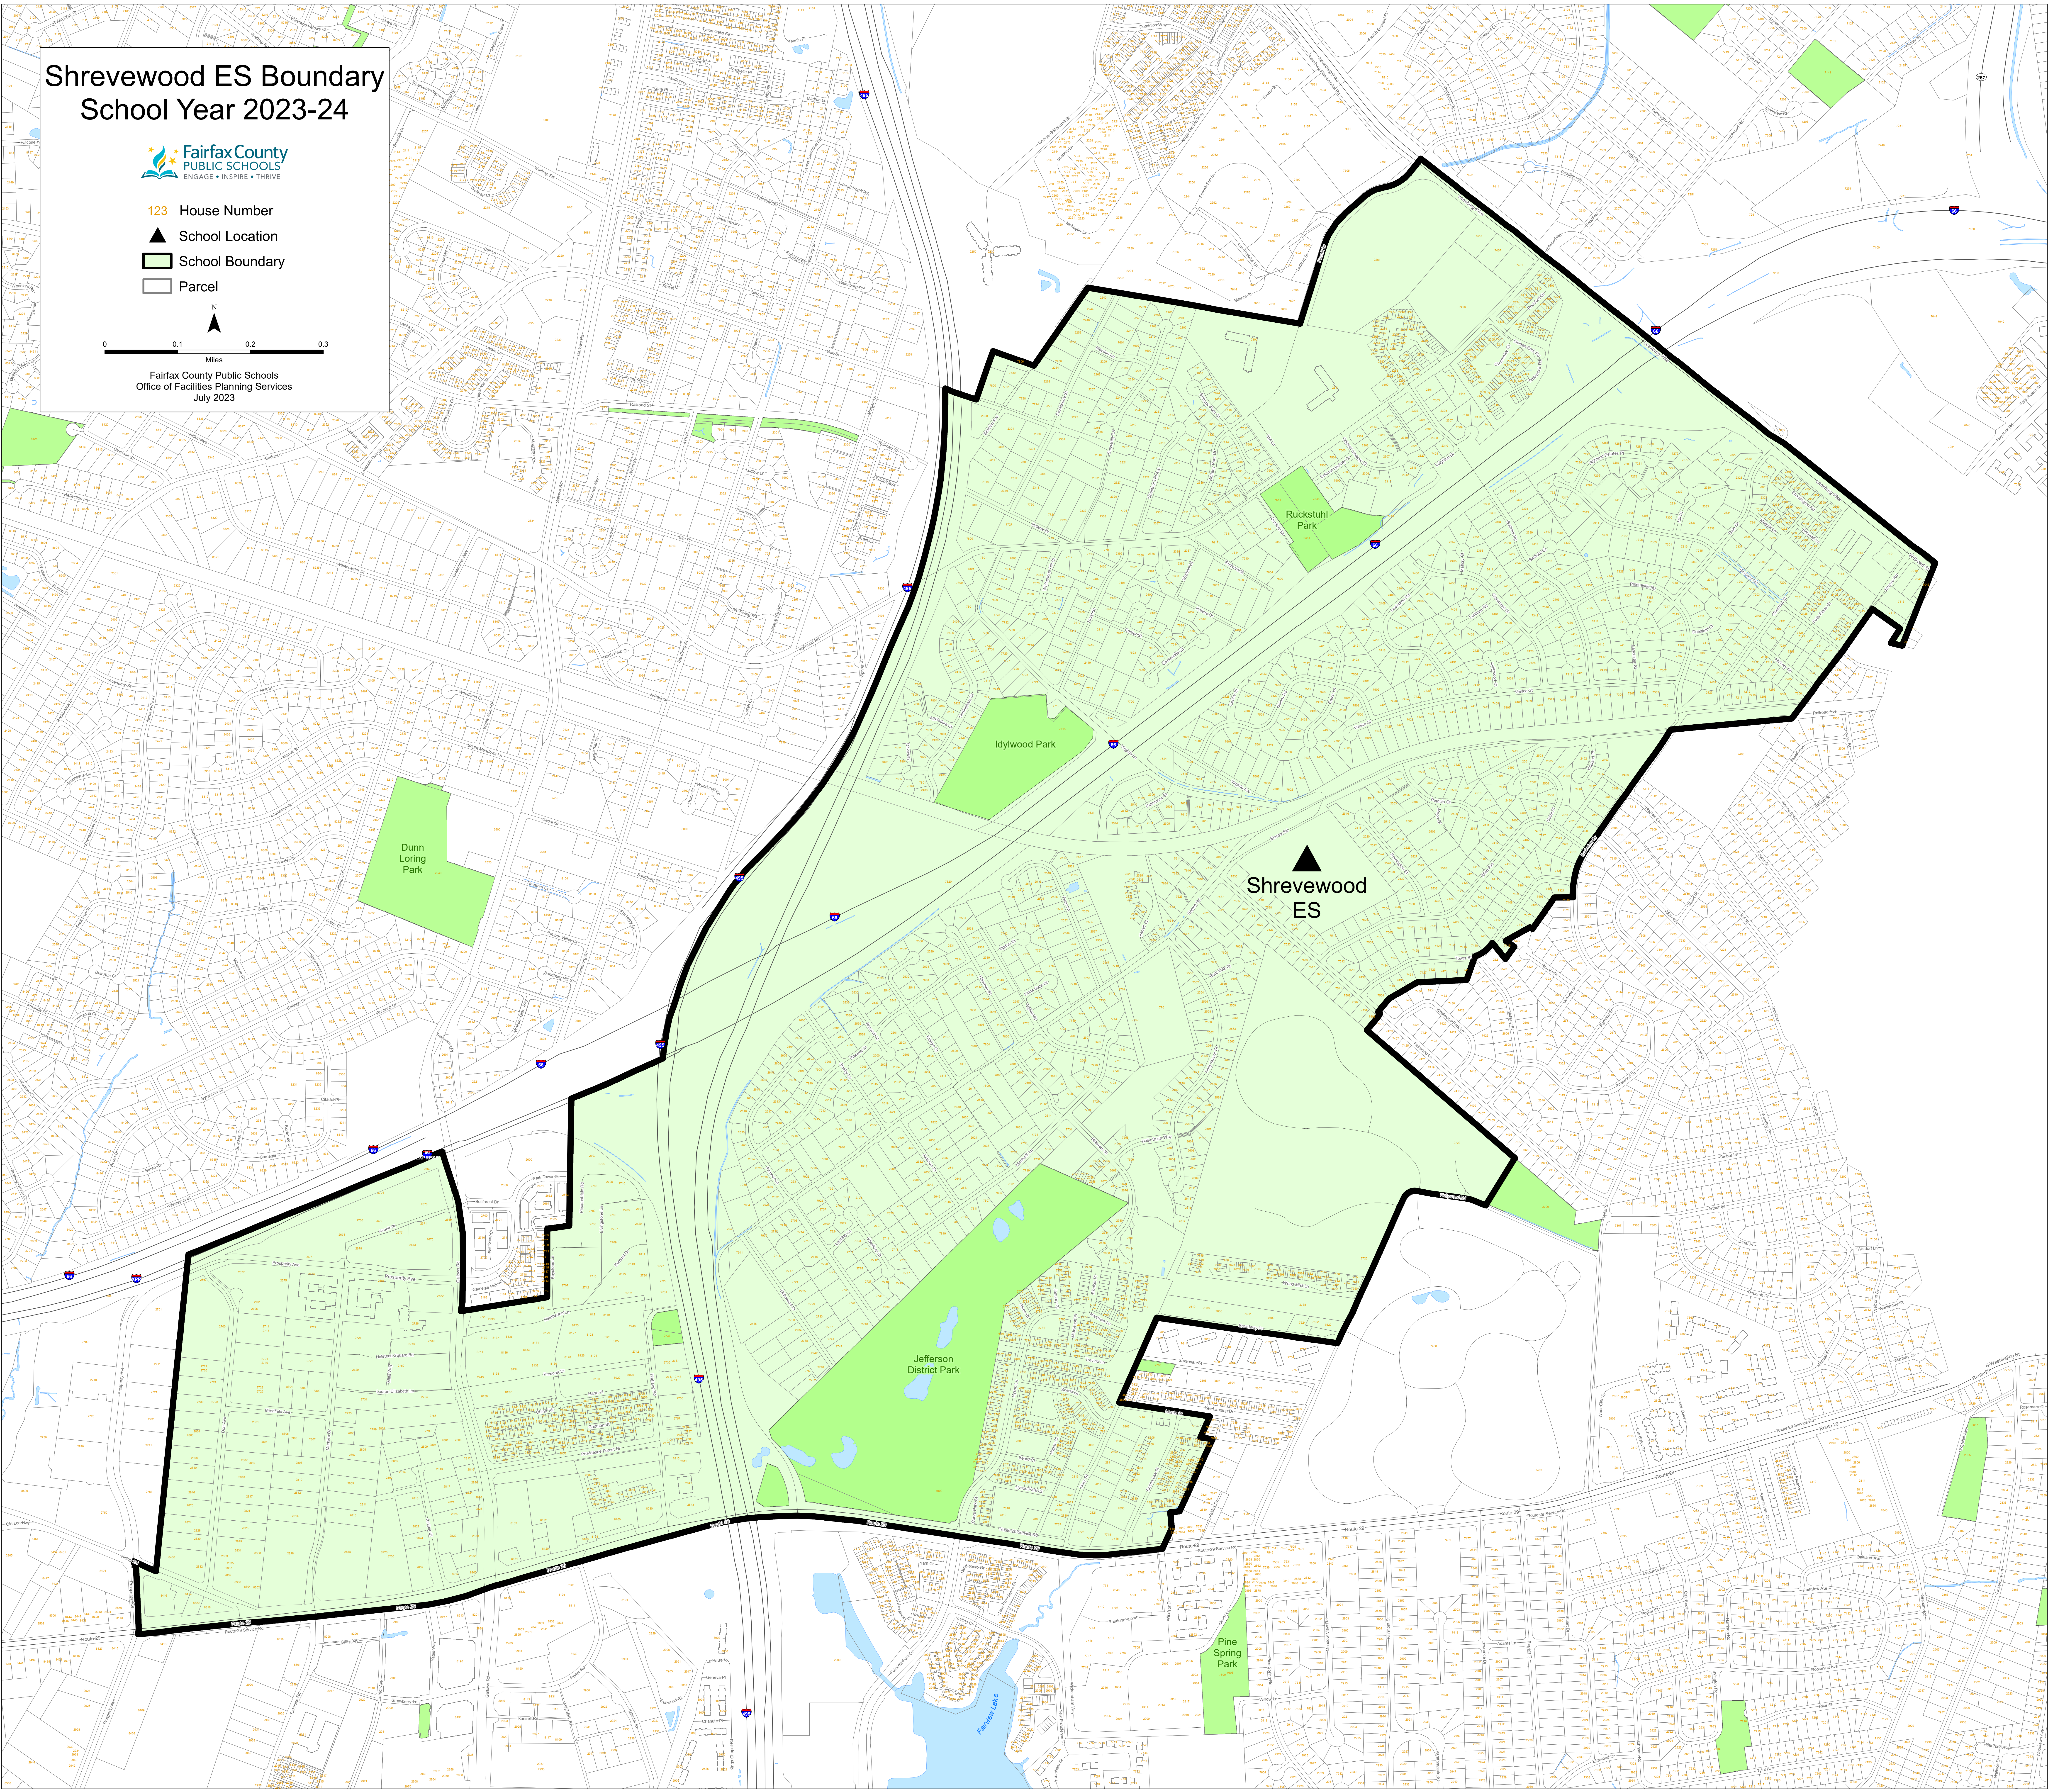

Shrevewood ES Boundary School Year 2023-24

- 123 House Number
- ▲ School Location
- ▭ School Boundary
- ▭ Parcel

Fairfax County Public Schools
Office of Facilities Planning Services
July 2023

▲
Shrevewood
ES

Dunn Loring
Park

Idylwood
Park

Ruckstuhl
Park

Jefferson
District
Park

Pine
Spring
Park