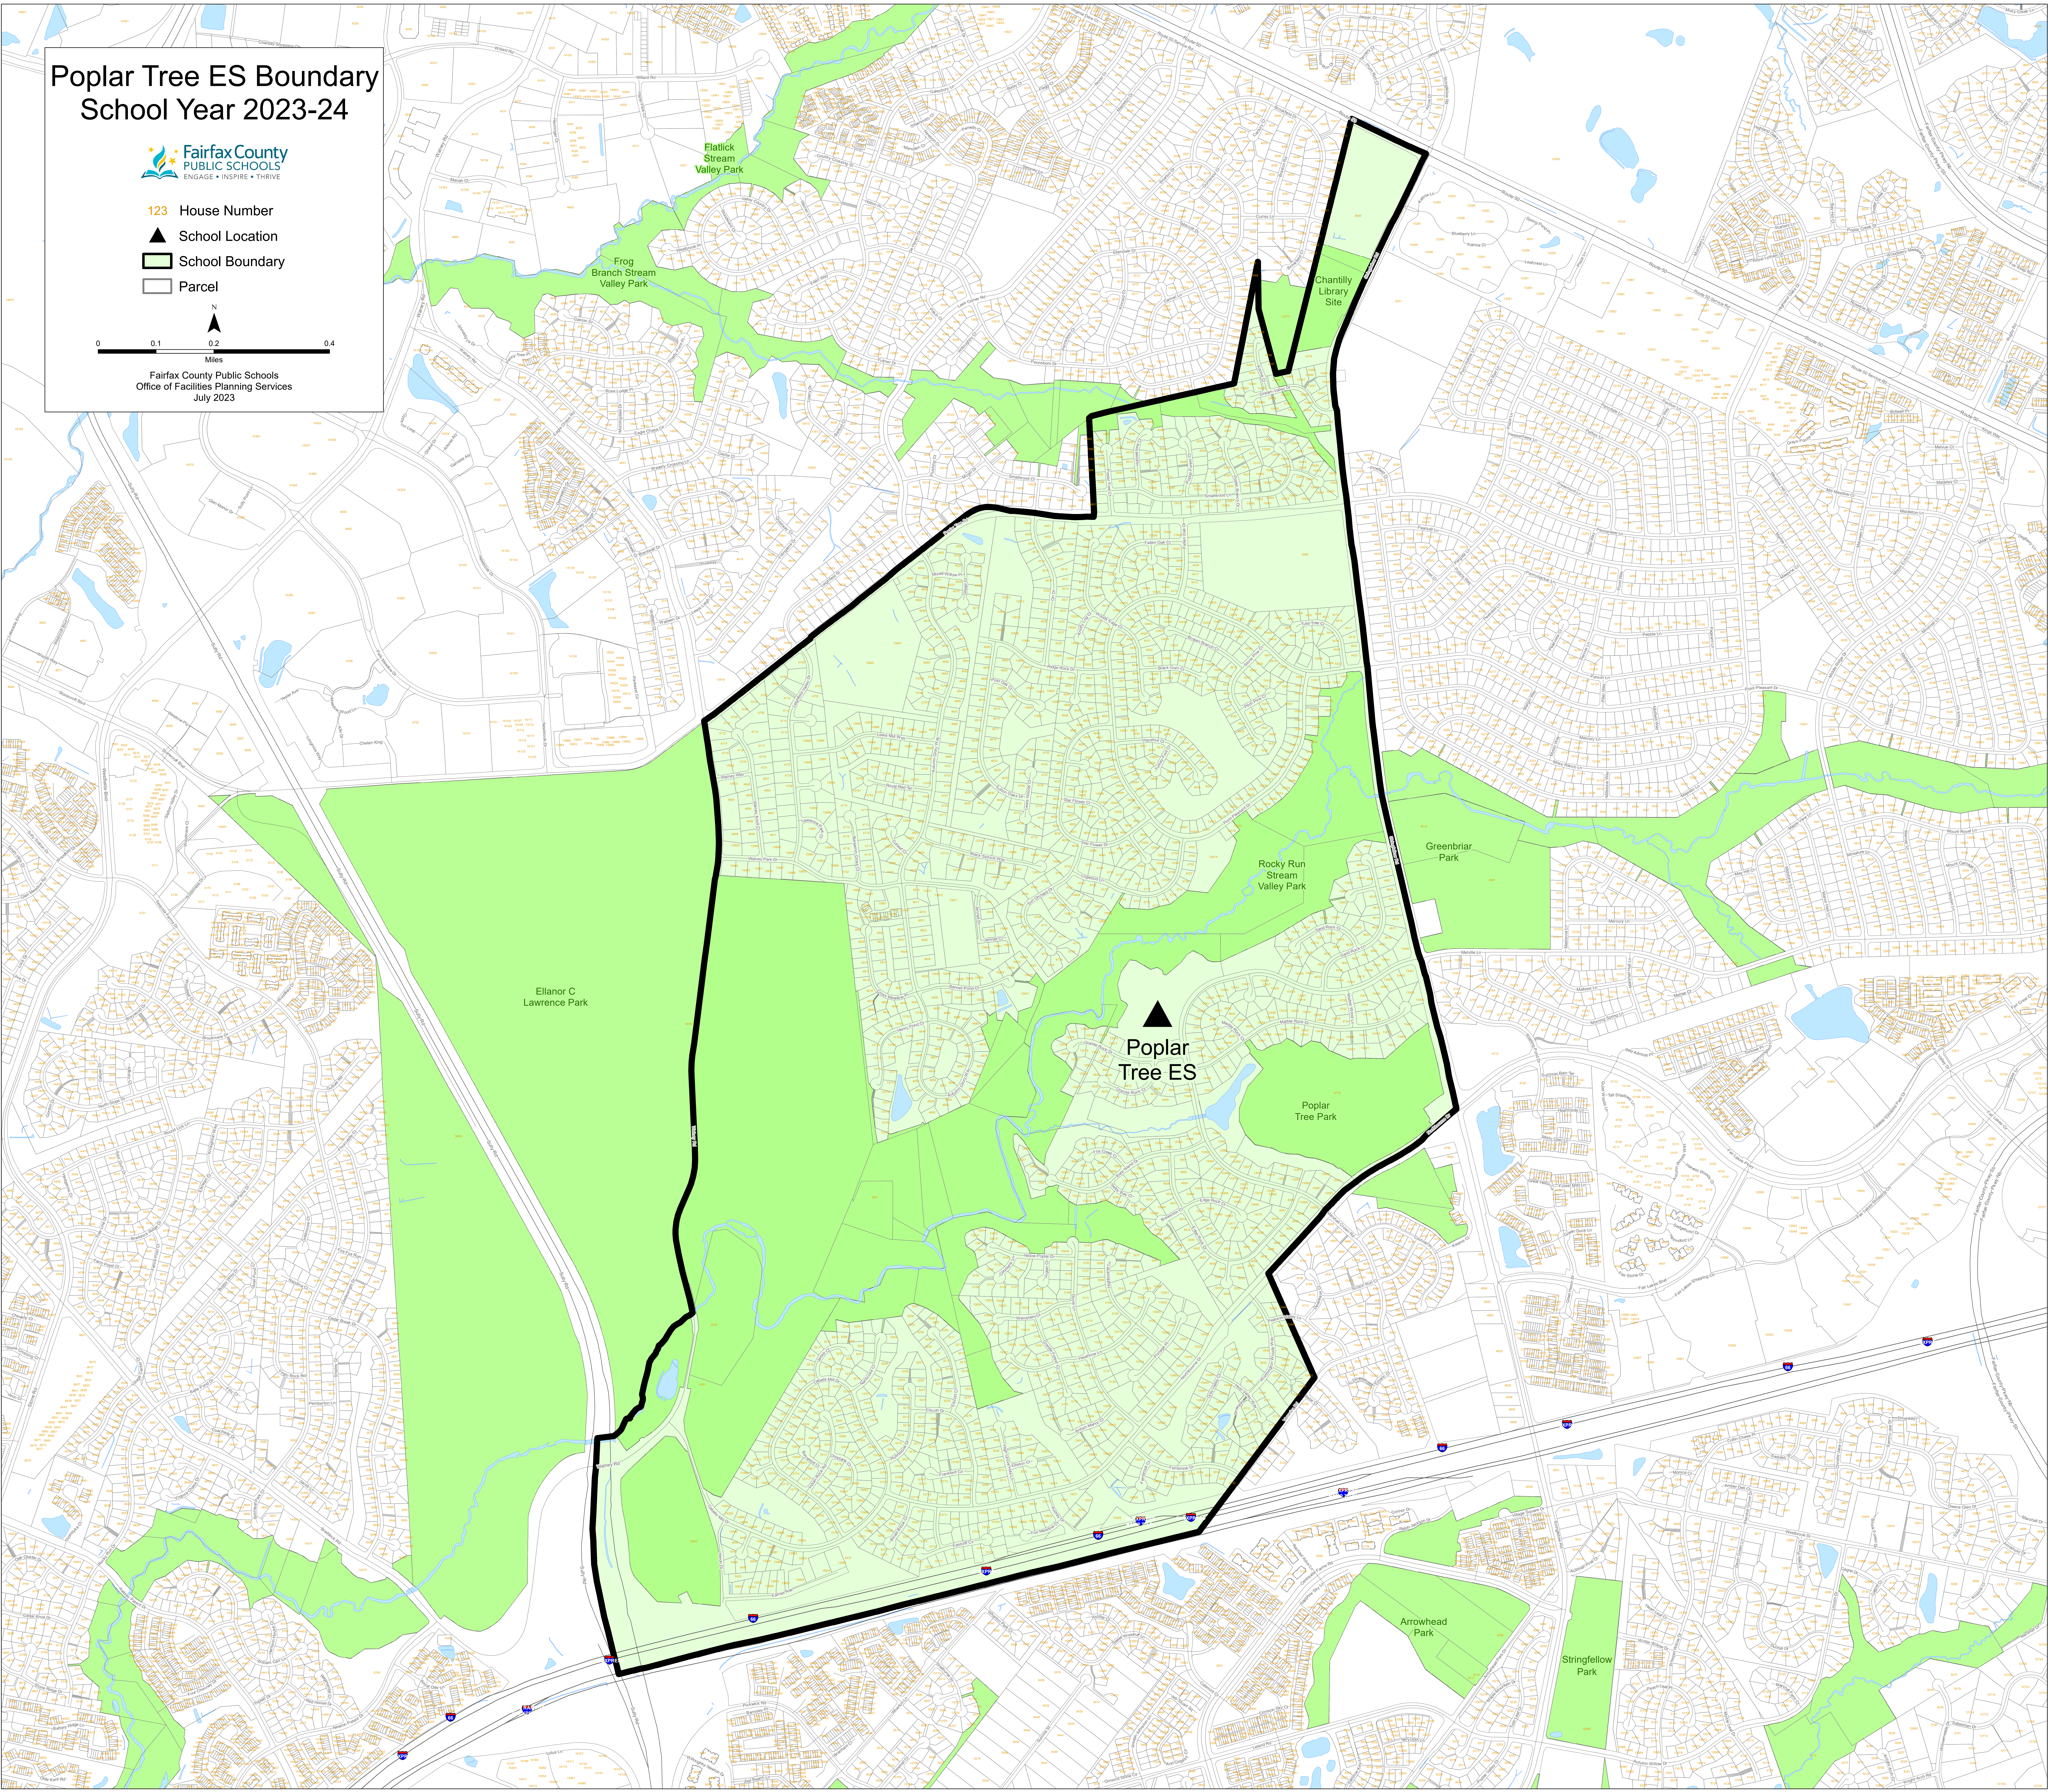

# Poplar Tree ES Boundary School Year 2023-24

- 123 House Number
- School Location
- School Boundary
- Parcel

Fairfax County Public Schools  
Office of Facilities Planning Services  
July 2023

Flatlick Stream Valley Park

Frog Branch Stream Valley Park

Chantilly Library Site

Ellenor C Lawrence Park

Poplar Tree ES

Rocky Run Stream Valley Park

Greenbriar Park

Poplar Tree Park

Arrowhead Park

Stringfellow Park