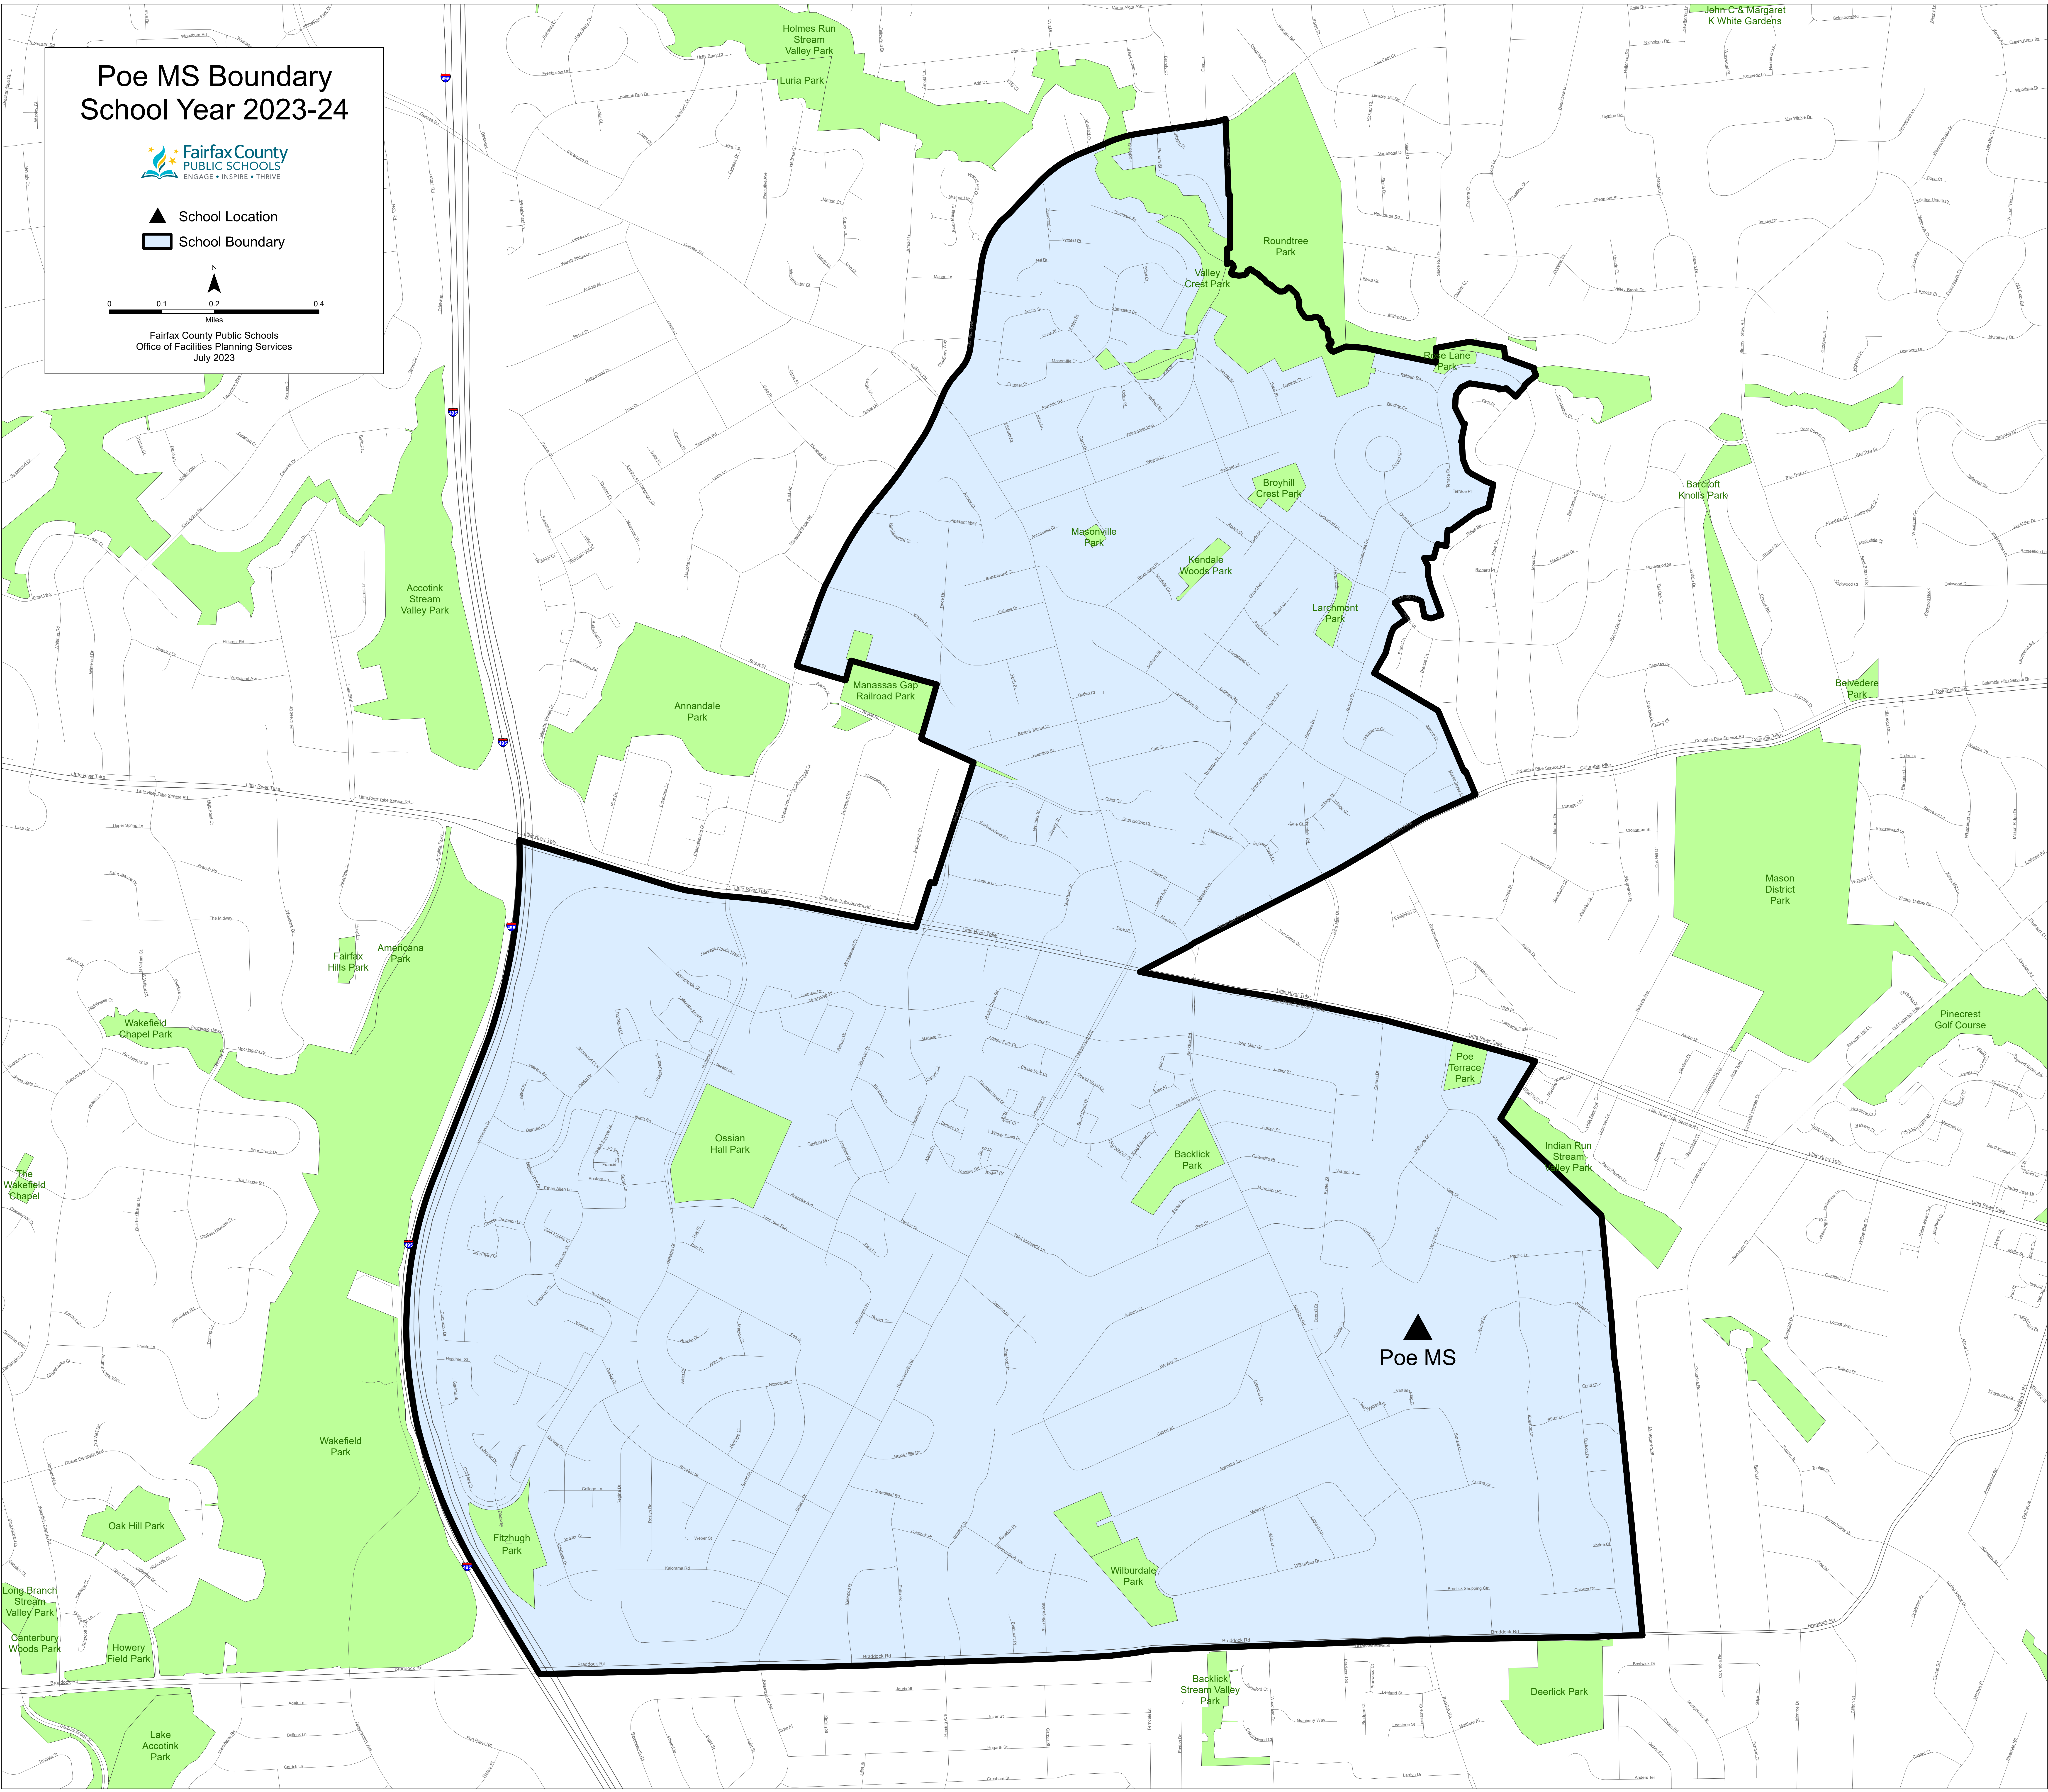

Poe MS Boundary School Year 2023-24

- ▲ School Location
- ▭ School Boundary

Fairfax County Public Schools
Office of Facilities Planning Services
July 2023

Holmes Run Stream Valley Park

Luria Park

Valley Crest Park

Roundtree Park

Rose Lane Park

Broyhill Crest Park

Kendale Woods Park

Larchmont Park

Barcroft Knolls Park

Belvedere Park

Annandale Park

Manassas Gap Railroad Park

Mason District Park

Pinecrest Golf Course

Fairfax Hills Park

Americana Park

Wakefield Chapel Park

Ossian Hall Park

Backlick Park