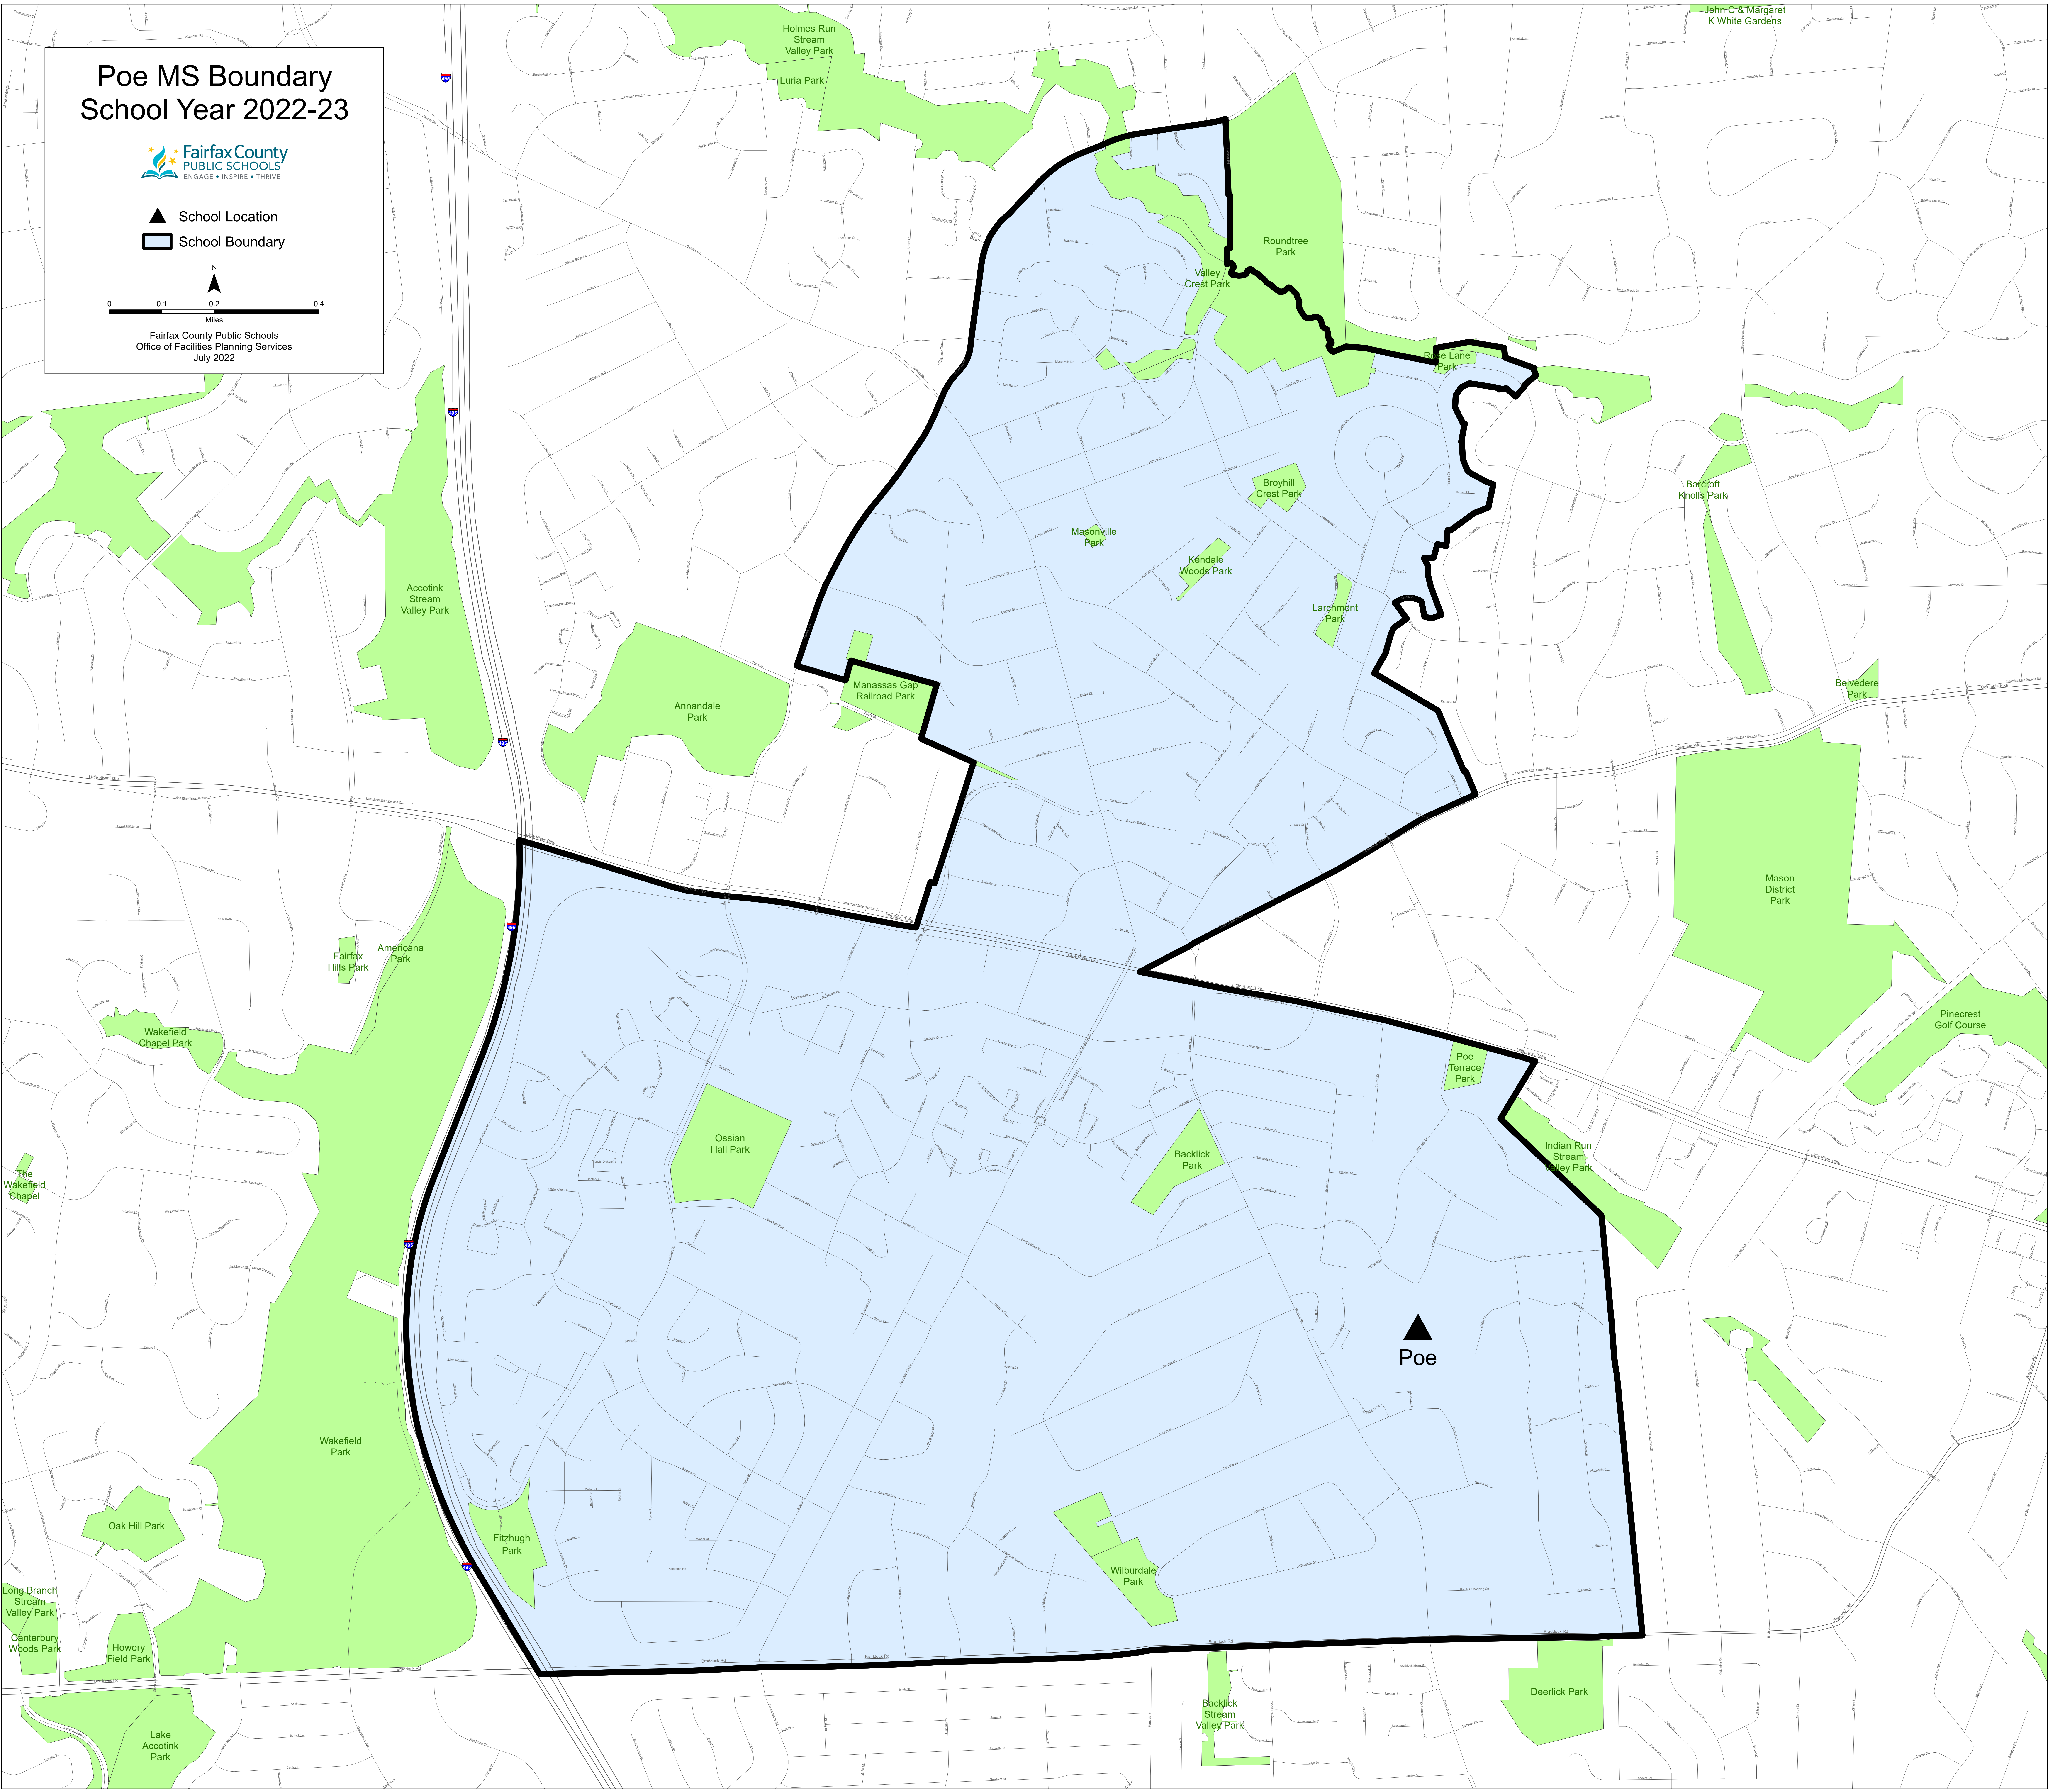

Poe MS Boundary School Year 2022-23

- ▲ School Location
- ▭ School Boundary

Fairfax County Public Schools
Office of Facilities Planning Services
July 2022

Holmes Run Stream Valley Park

Luria Park

John C & Margaret K White Gardens

Roundtree Park

Valley Crest Park

Rose Lane Park

Broyhill Crest Park

Barcroft Knolls Park

Accotink Stream Valley Park

Annandale Park

Manassas Gap Railroad Park