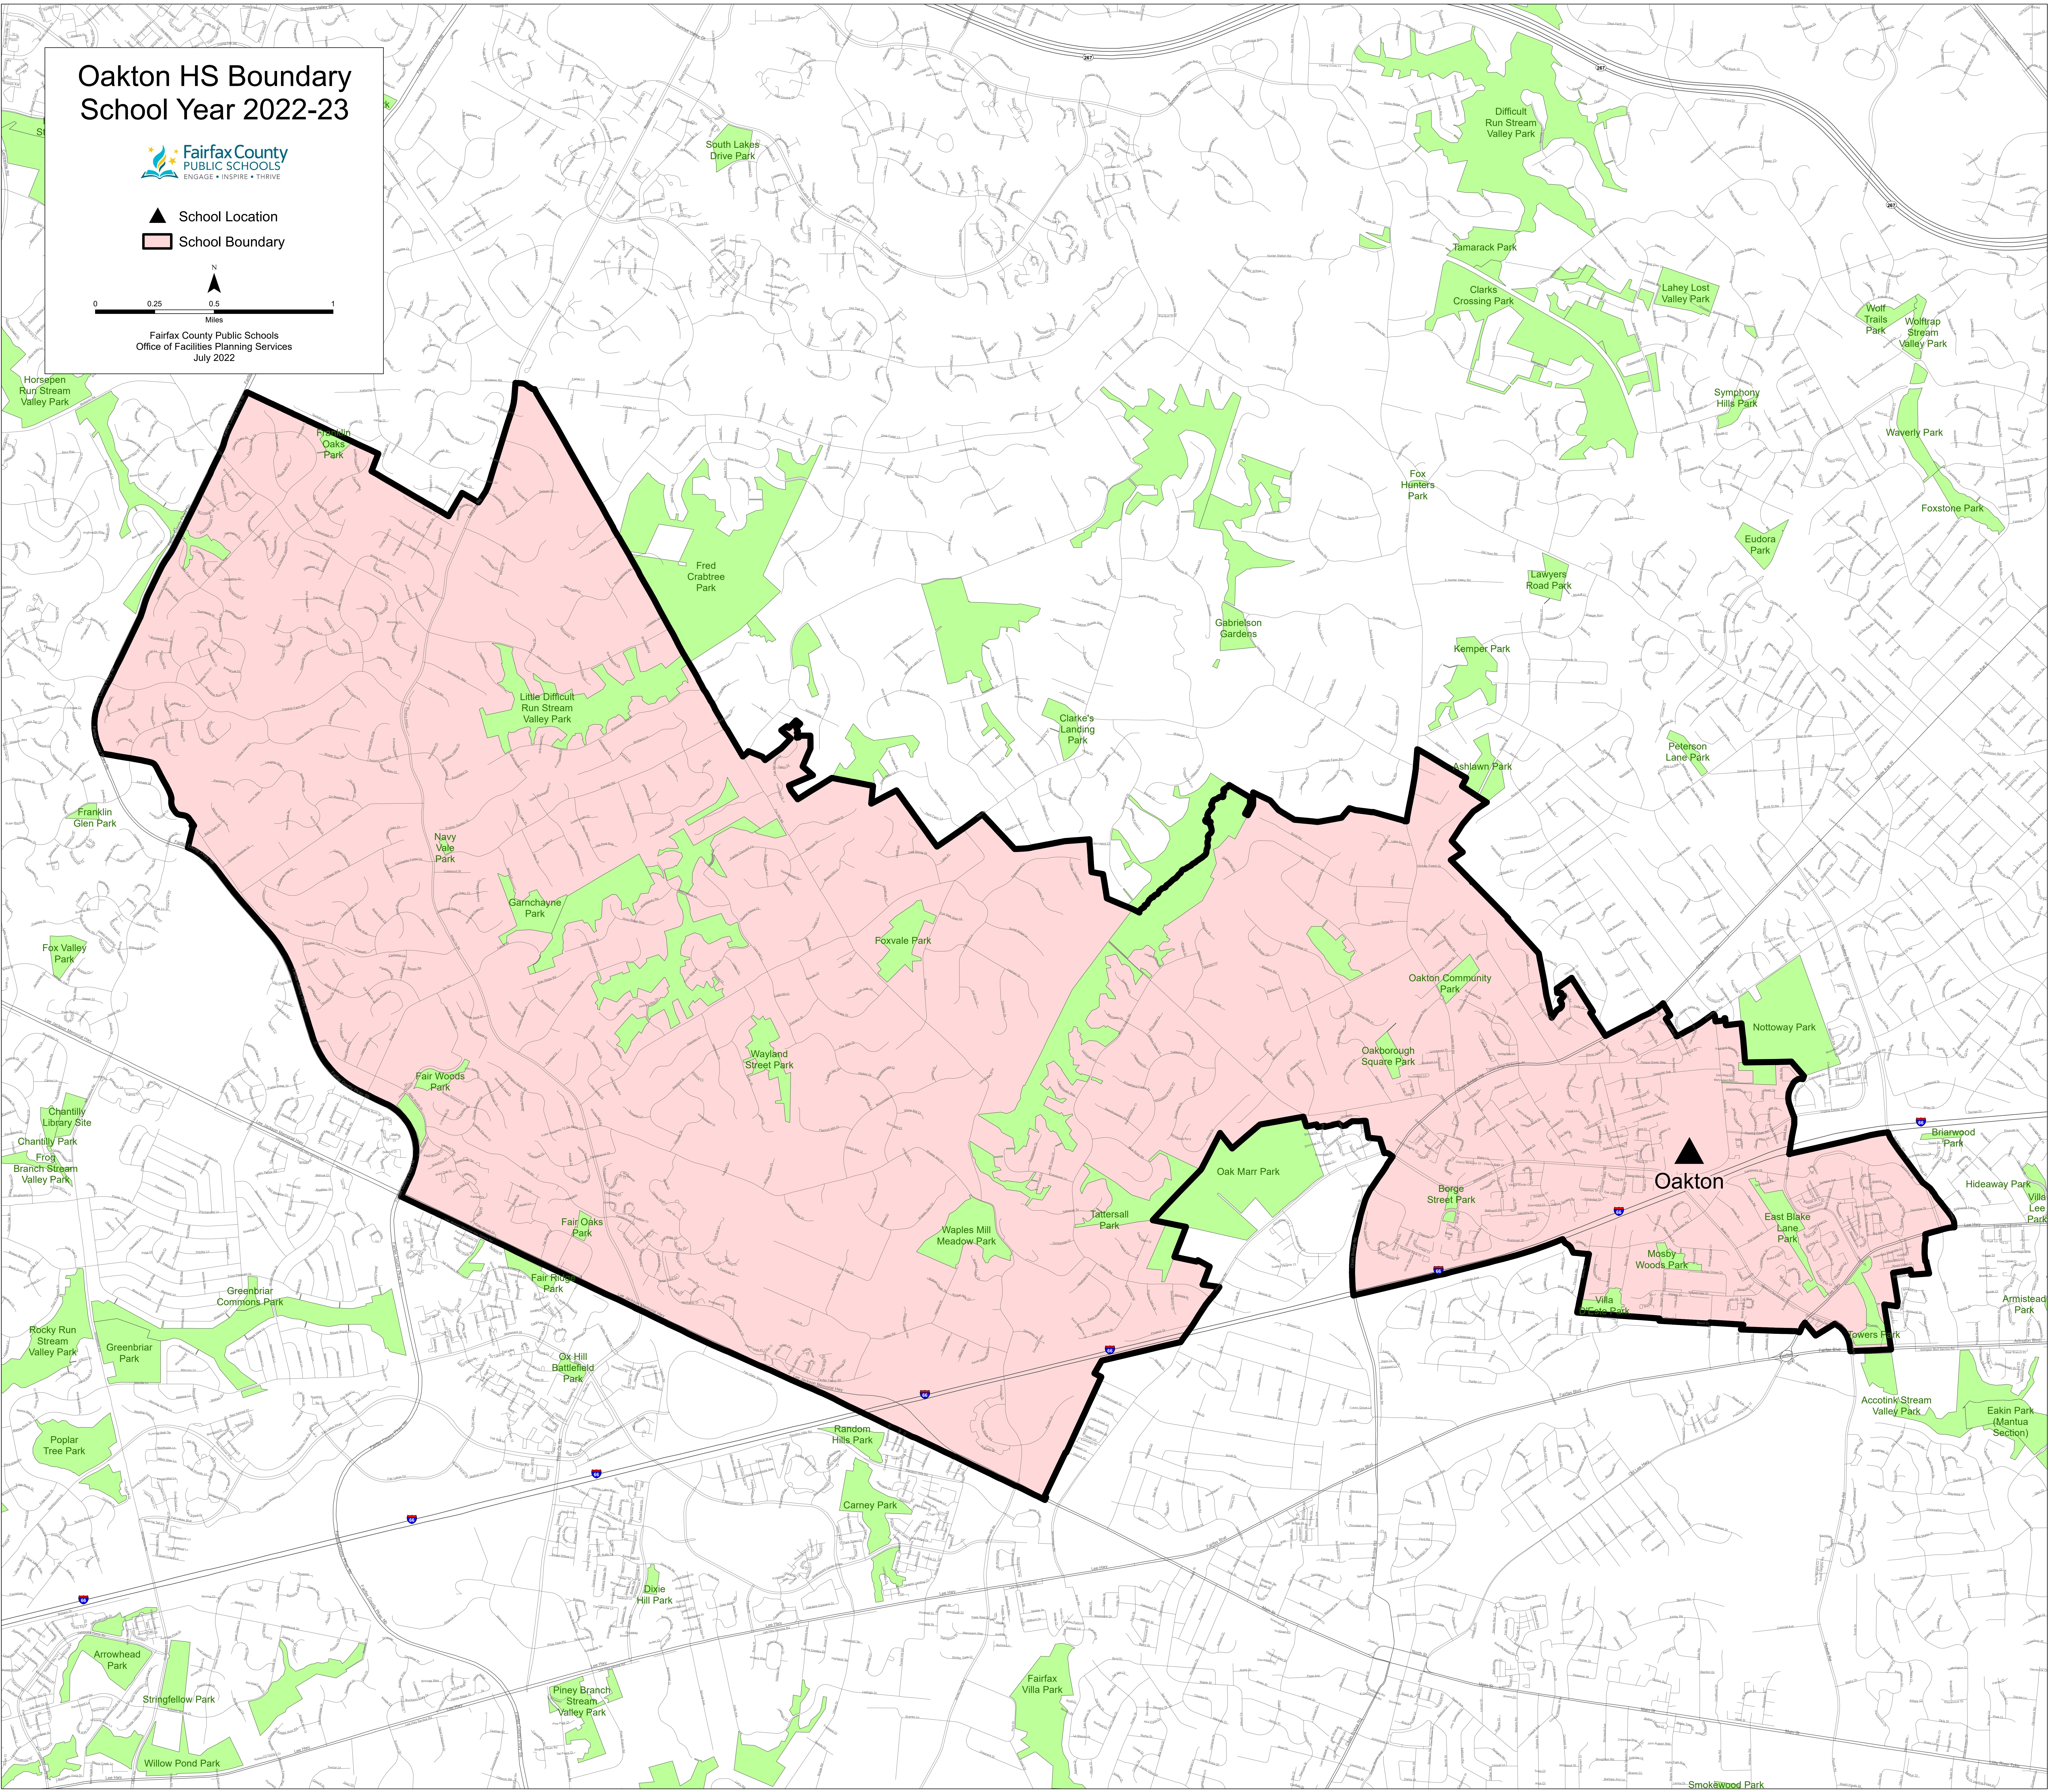

Oakton HS Boundary School Year 2022-23

- ▲ School Location
- ▭ School Boundary

Fairfax County Public Schools
Office of Facilities Planning Services
July 2022

Map labels for parks and locations:

- South Lakes Drive Park
- Difficult Run Stream Valley Park
- Tamarack Park
- Clarks Crossing Park
- Lahey Lost Valley Park
- Wolf Trails Park
- Wolftrap Stream Valley Park
- Symphony Hills Park
- Waverly Park
- Foxstone Park
- Eudora Park
- Lawyers Road Park
- Peterson Lane Park
- Kemper Park
- Ashlawn Park
- Fox Hunters Park
- Gabrielson Gardens
- Clarke's Landing Park
- Little Difficult Run Stream Valley Park
- Fred Crabtree Park
- Franklin Glen Park
- Navy Vale Park
- Garnchayne Park
- Foxvale Park
- Wayland Street Park
- Oakton Community Park
- Oakborough Square Park
- Nottoway Park
- Chantilly Library Site
- Chantilly Park
- Frog Branch Stream Valley Park
- Fair Woods Park
- Wayland Street Park
- Oak Marr Park
- Borge Street Park
- Oakton
- East Blake Lane Park
- Hideaway Park
- Villa Lee Park
- Fair Oaks Park
- Waples Mill Meadow Park
- Jattersall Park
- Mosby Woods Park
- Villa Lee Park
- Armistead Park
- Greenbriar Commons Park
- Fair Ridge Park
- Ox Hill Battlefield Park
- Rocky Run Stream Valley Park
- Greenbriar Park
- Poplar Tree Park
- Random Hills Park
- Carney Park
- Dixie Hill Park
- Arrowhead Park
- Stringfellow Park
- Piney Branch Stream Valley Park
- Fairfax Villa Park
- Willow Pond Park
- Accotink Stream Valley Park
- Eakin Park (Mantua Section)
- Smokewood Park