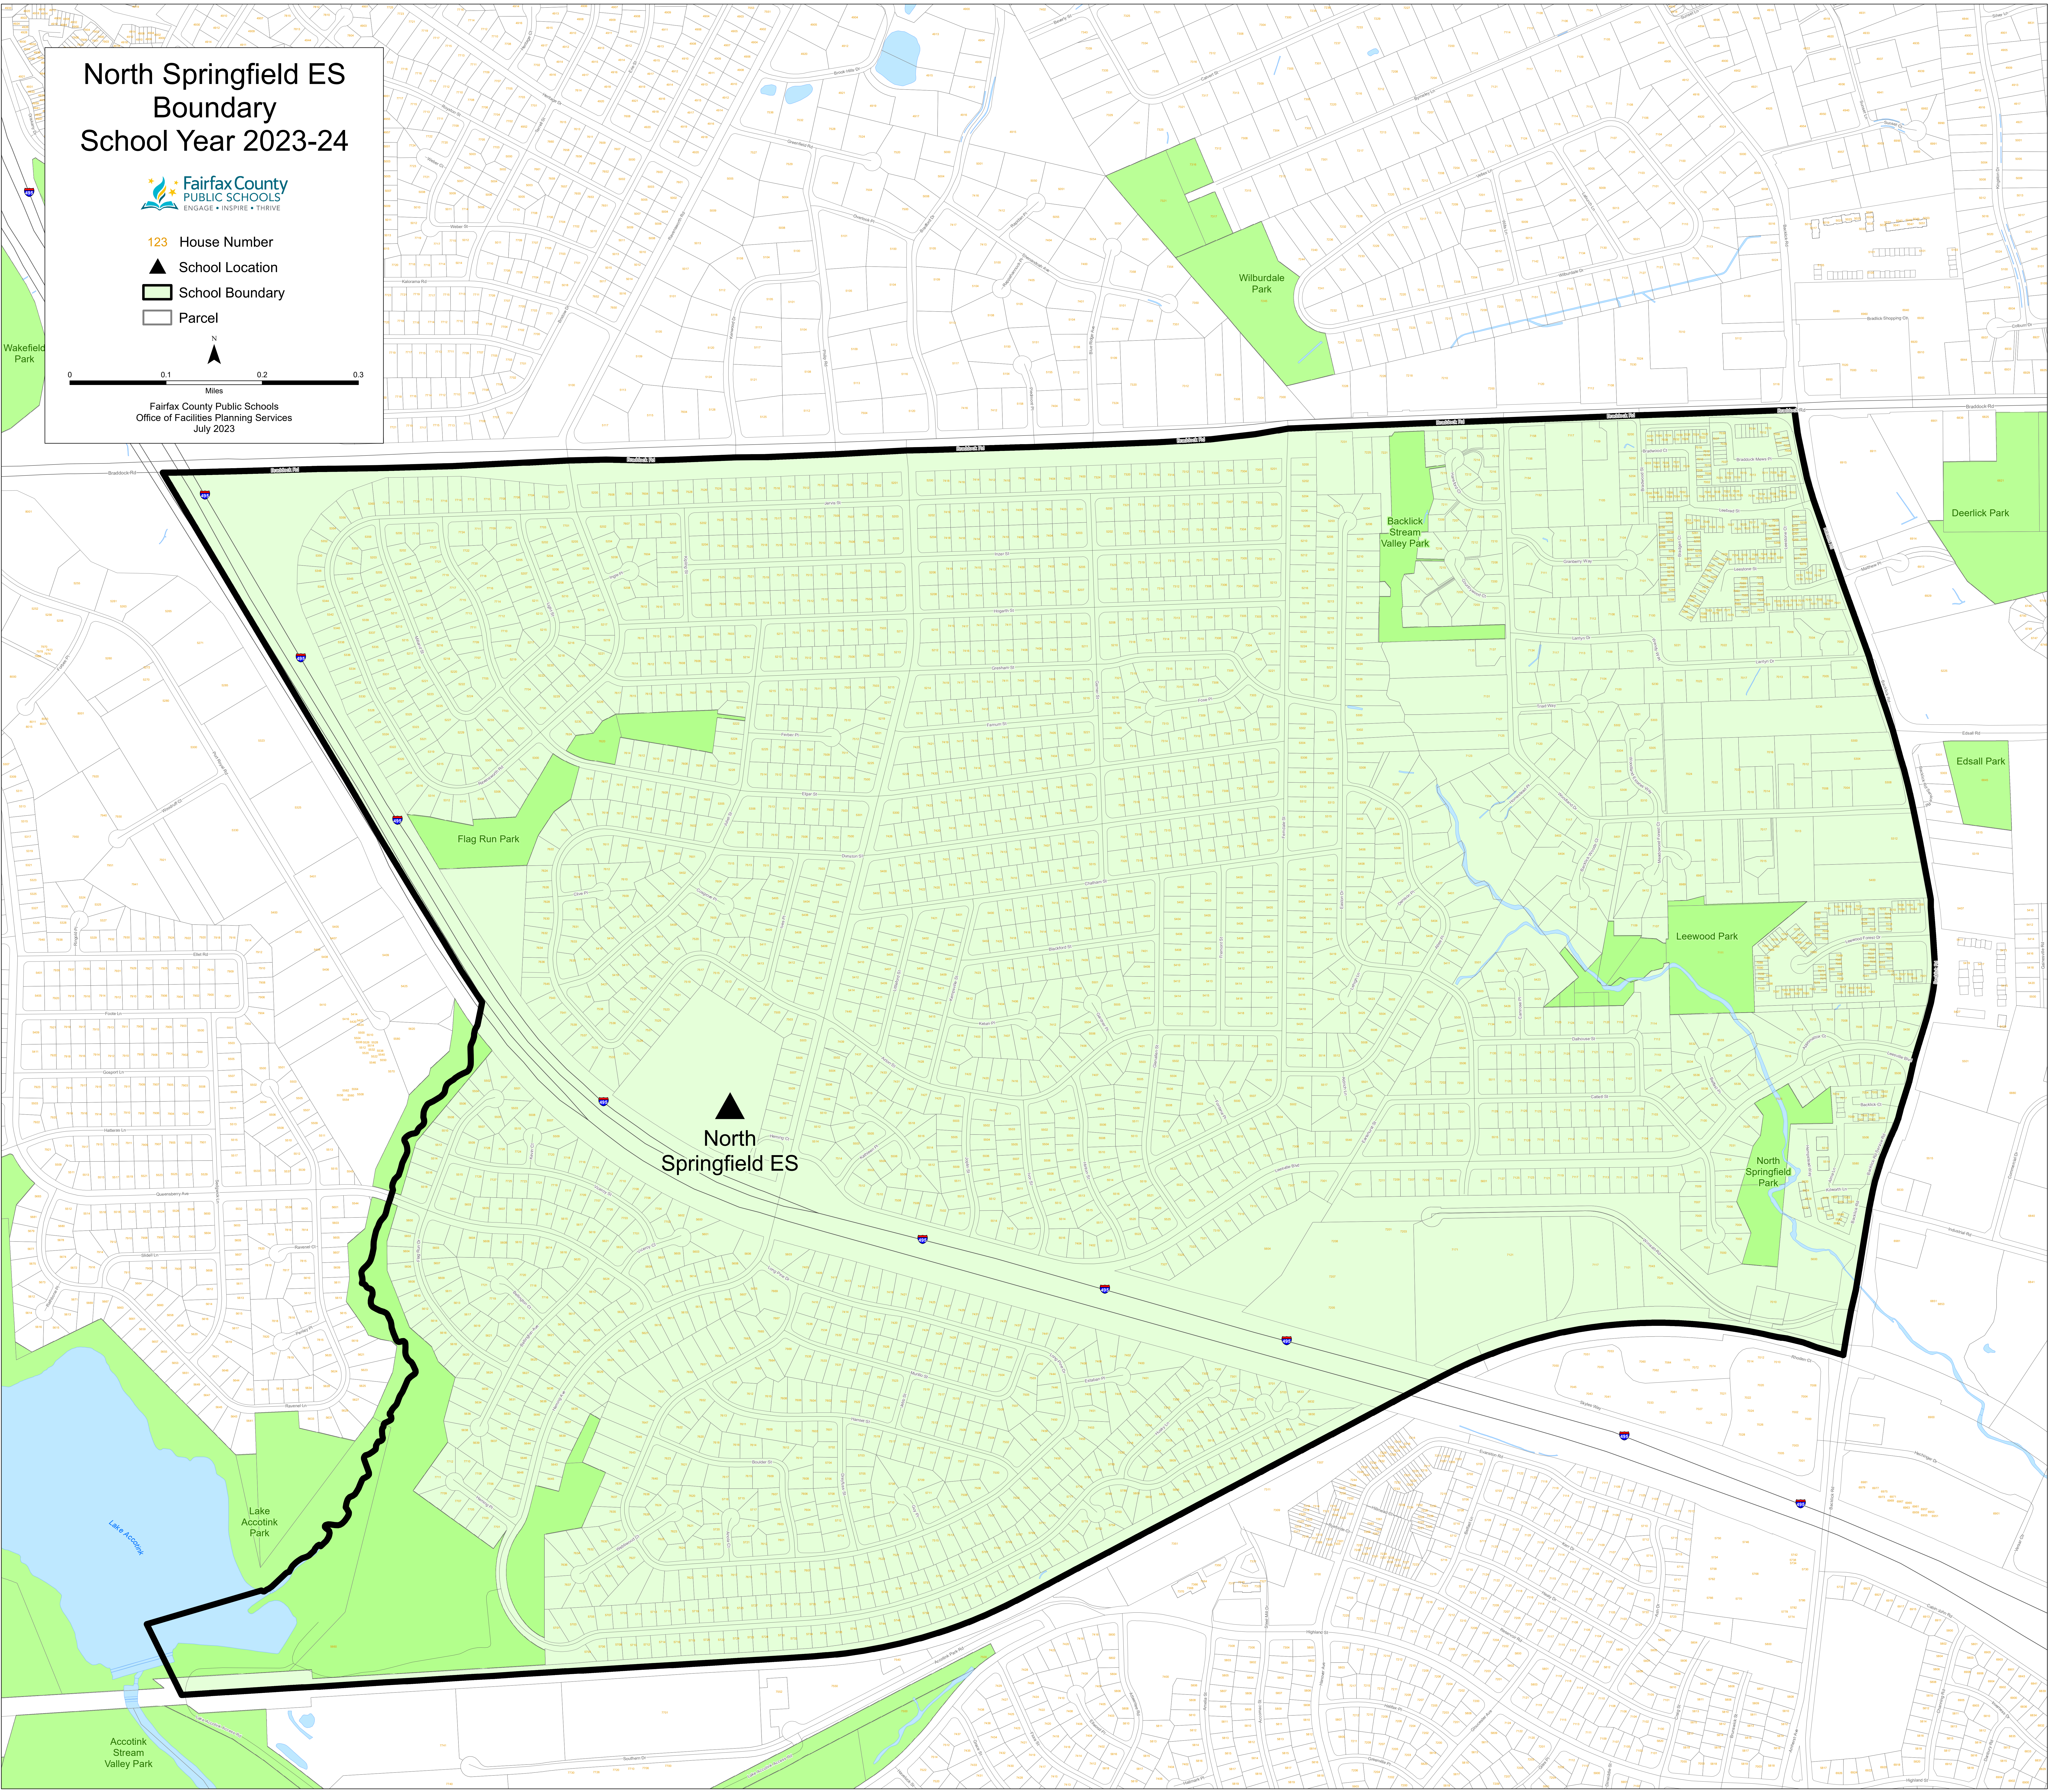

# North Springfield ES Boundary School Year 2023-24

- 123 House Number
- ▲ School Location
- ▭ School Boundary
- ▭ Parcel

0 0.1 0.2 0.3  
Miles

Fairfax County Public Schools  
Office of Facilities Planning Services  
July 2023

▲  
North  
Springfield ES