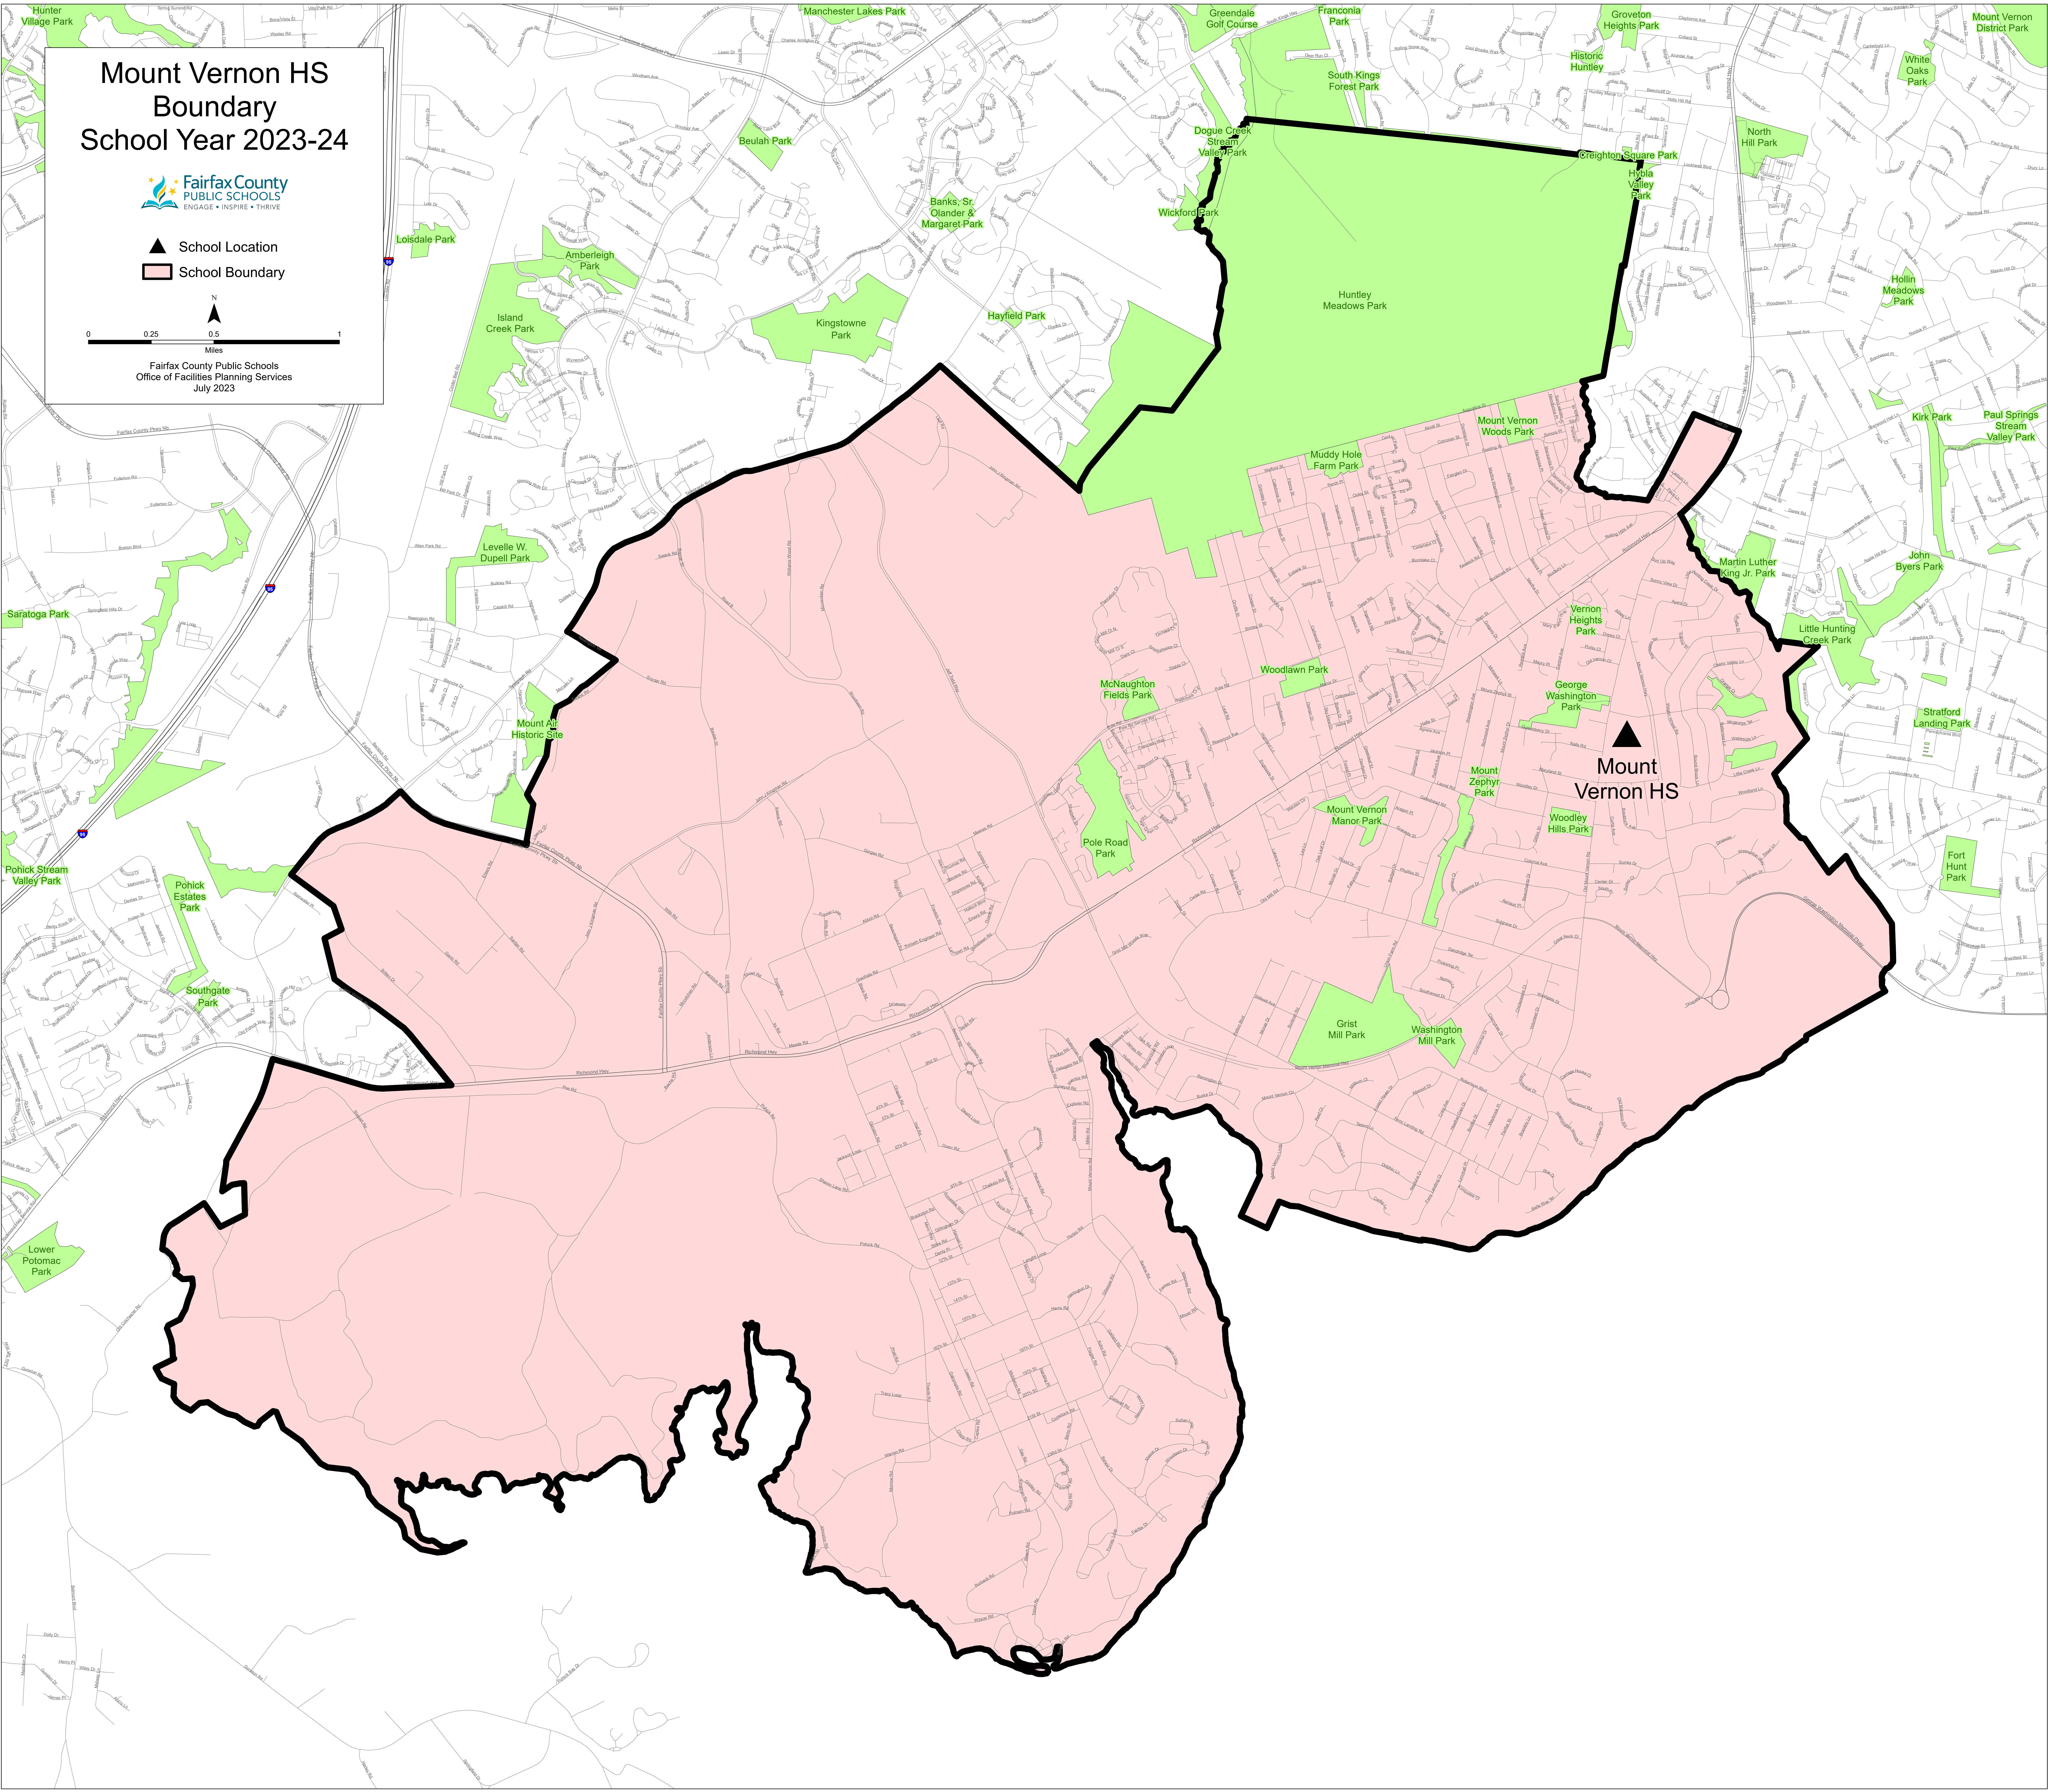

Mount Vernon HS Boundary School Year 2023-24

- ▲ School Location
- ▭ School Boundary

Fairfax County Public Schools
Office of Facilities Planning Services
July 2023

▲
Mount
Vernon HS

Parks and Landmarks:

- Hunter Village Park
- Manchester Lakes Park
- Greendale Golf Course
- Franconia Park
- Groveton Heights Park
- Historic Huntley
- Mount Vernon District Park
- White Oaks Park
- North Hill Park
- Holly Meadows Park
- John Byers Park
- Stratford Landing Park
- Fort Hunt Park
- Washington Mill Park
- Grist Mill Park
- Woodley Hills Park
- George Washington Park
- Vernon Heights Park
- McNaughton Fields Park
- Pole Road Park
- Mount Vernon Manor Park
- Mount Zephyr Park
- Woodlawn Park
- Muddy Hole Farm Park
- Mount Vernon Woods Park
- Huntley Meadows Park
- Hayfield Park
- Kingstowne Park
- Amberleigh Park
- Island Creek Park
- Beulah Park
- Wickford Park
- Dogue Creek Stream Valley Park
- South Kings Forest Park
- Loisdale Park
- Levelle W. Dupell Park
- Mount All Historic Site
- Southgate Park
- Pohick Estates Park
- Pohick Stream Valley Park
- Saratoga Park
- Lower Potomac Park