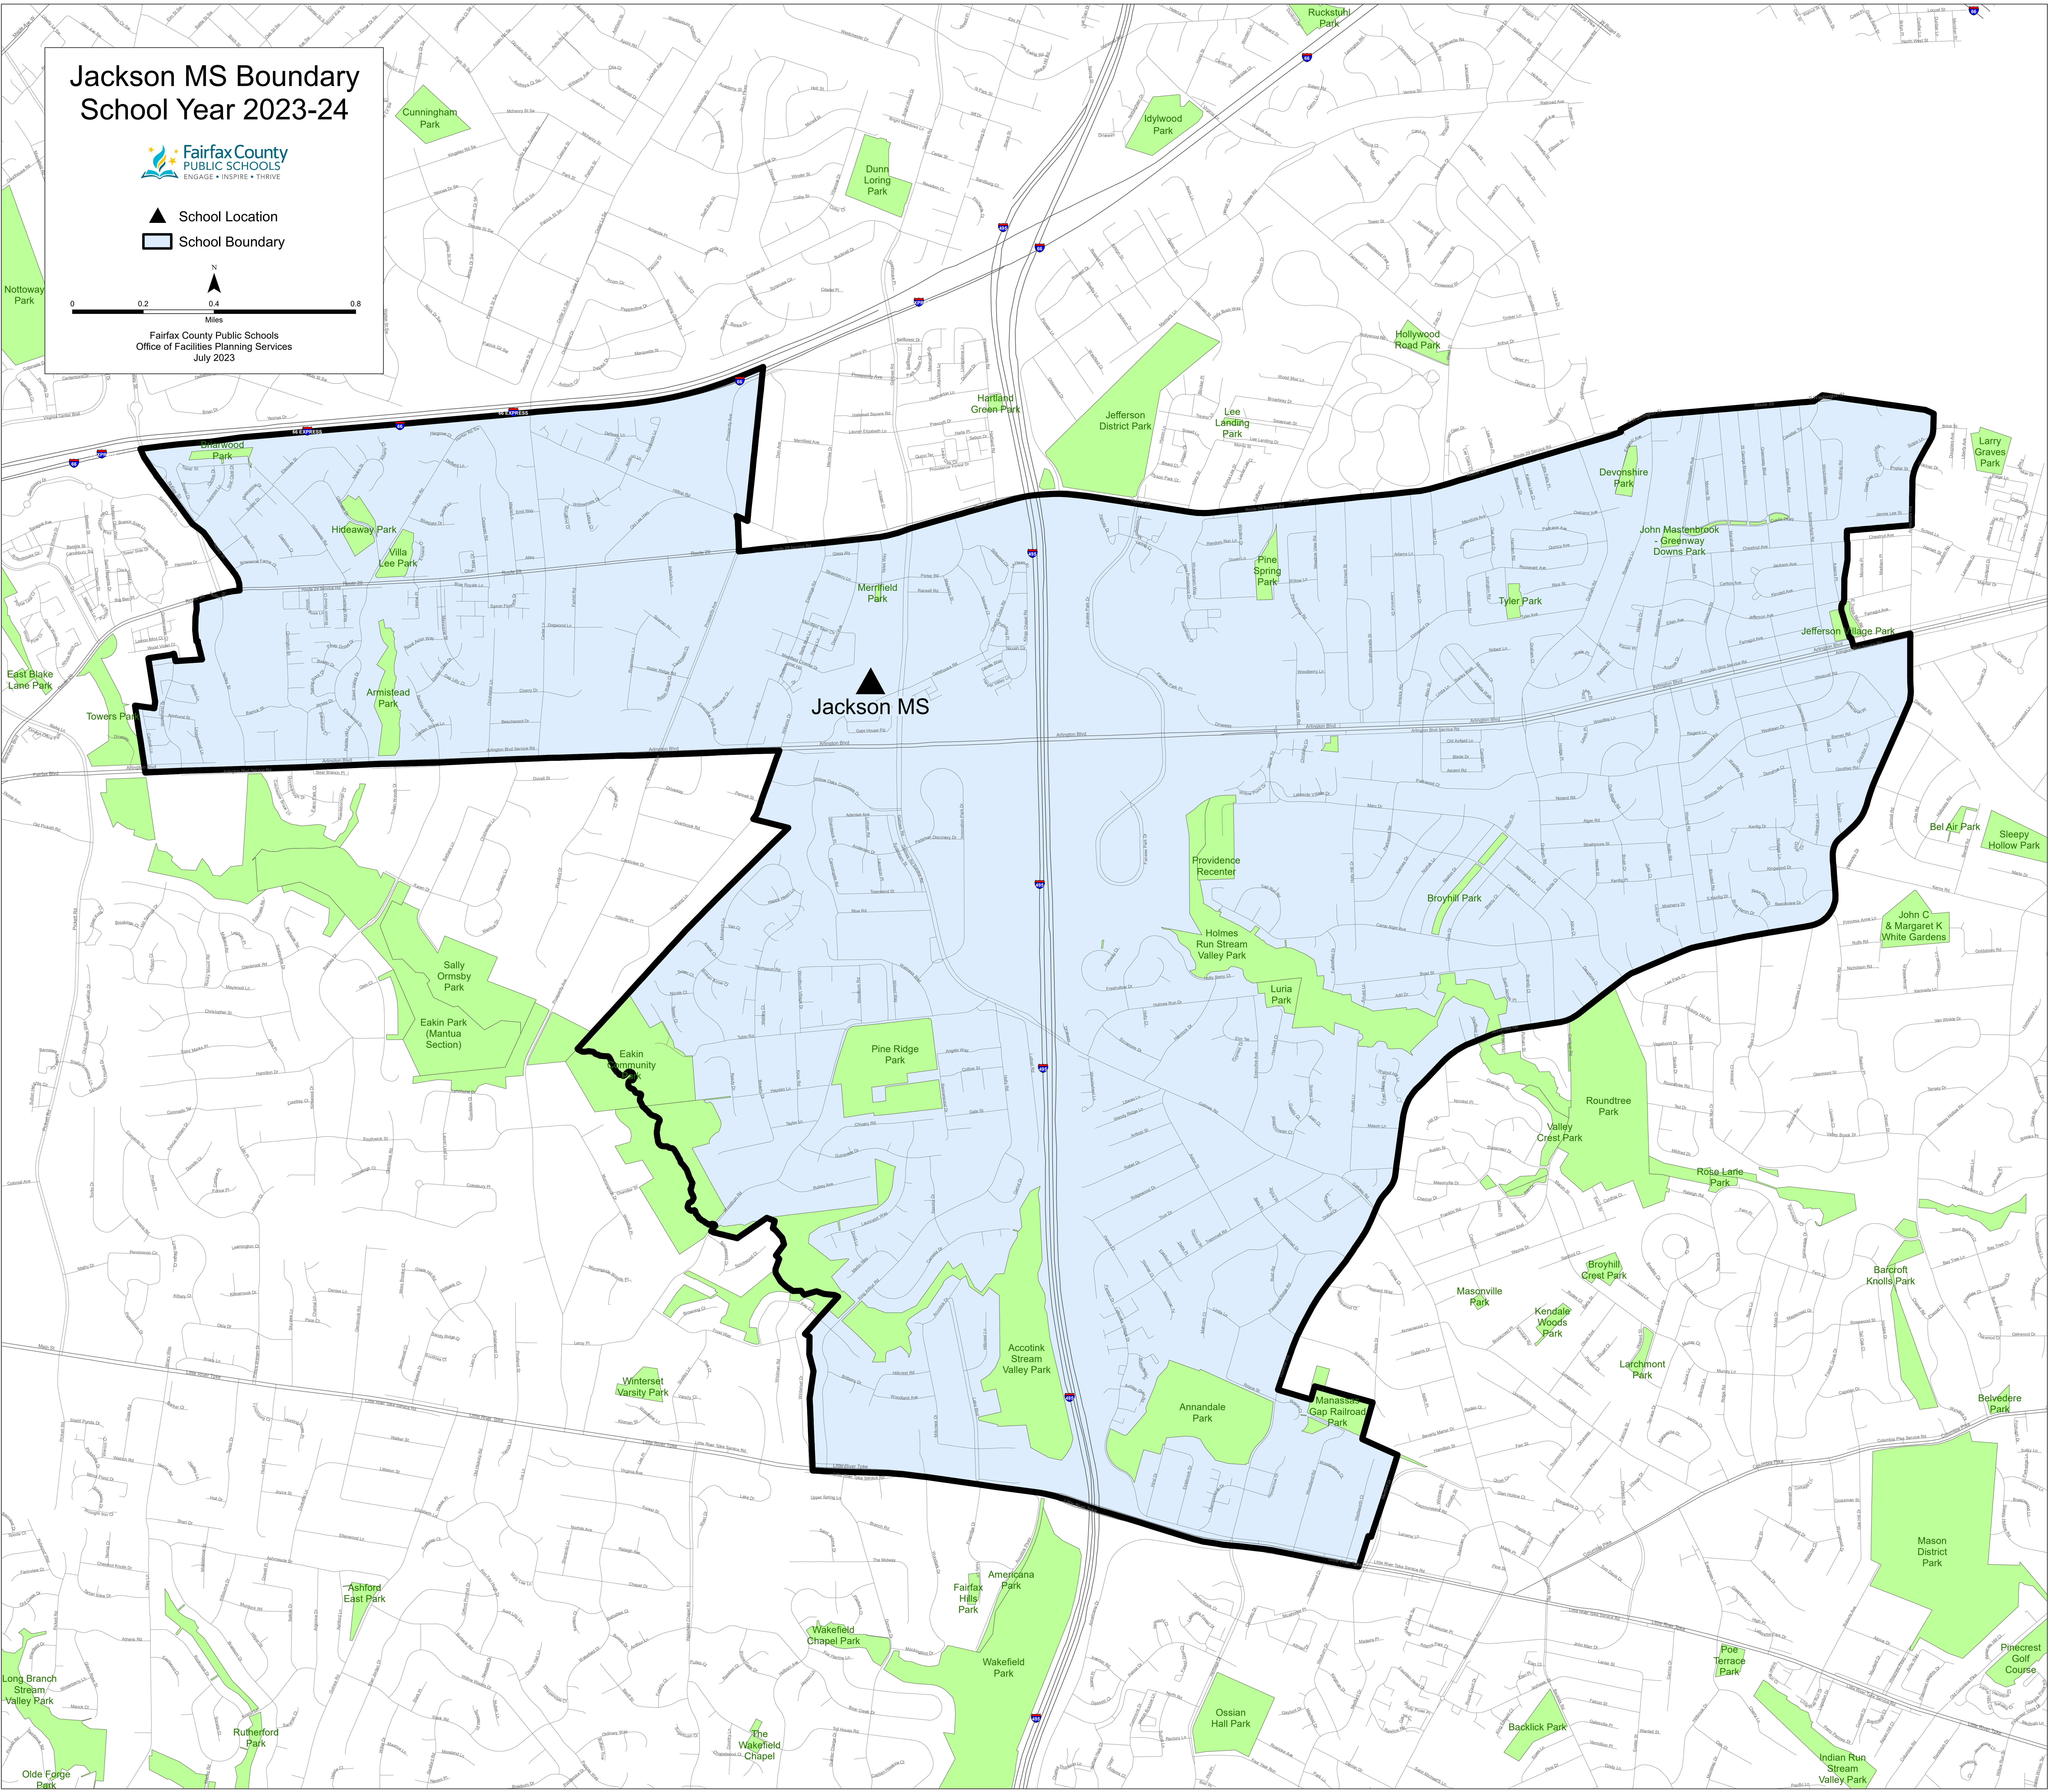

Jackson MS Boundary School Year 2023-24

- ▲ School Location
- ▭ School Boundary

Jackson MS

Map labels include:
Parks: Nottoway Park, Cunningham Park, Dumfries Park, Idylwood Park, Ruckstuhl Park, Hollyhock Road Park, Devonshire Park, John Mastenbrook Greenway Downs Park, Jefferson Village Park, Tyler Park, Pine Spring Park, Lee Landing Park, Jefferson District Park, Hartland Green Park, Merrifield Park, Hideaway Park, Villa Lee Park, Armistead Park, Towers Park, East Blake Lane Park, Eakin Park (Mantua Section), Sally Ormsby Park, Eakin Community, Pine Ridge Park, Providence Recenter, Holmes Run Stream Valley Park, Luria Park, Broyhill Park, Roundtree Park, Valley Crest Park, Rose Lane Park, Brophy Park, Masonville Park, Kendale Woods Park, Larchmont Park, Barcroft Knolls Park, Belvedere Park, Mason District Park, Pincrest Golf Course, Indian Run Stream Valley Park, Backlick Park, Ossia Hall Park, Wakefield Park, Americana Park, Fairfax Hills Park, Wakefield Chapel Park, The Wakefield Chapel, Ashford East Park, Ruthford Park, Long Branch Stream Valley Park, Olde Forge Park, Winterset Varsity Park, Accotink Stream Valley Park, Annandale Park, Manassas Gap Railroad Park, John C & Margaret K White Gardens, Bel Air Park, Sleepy Hollow Park, Larry Graves Park.