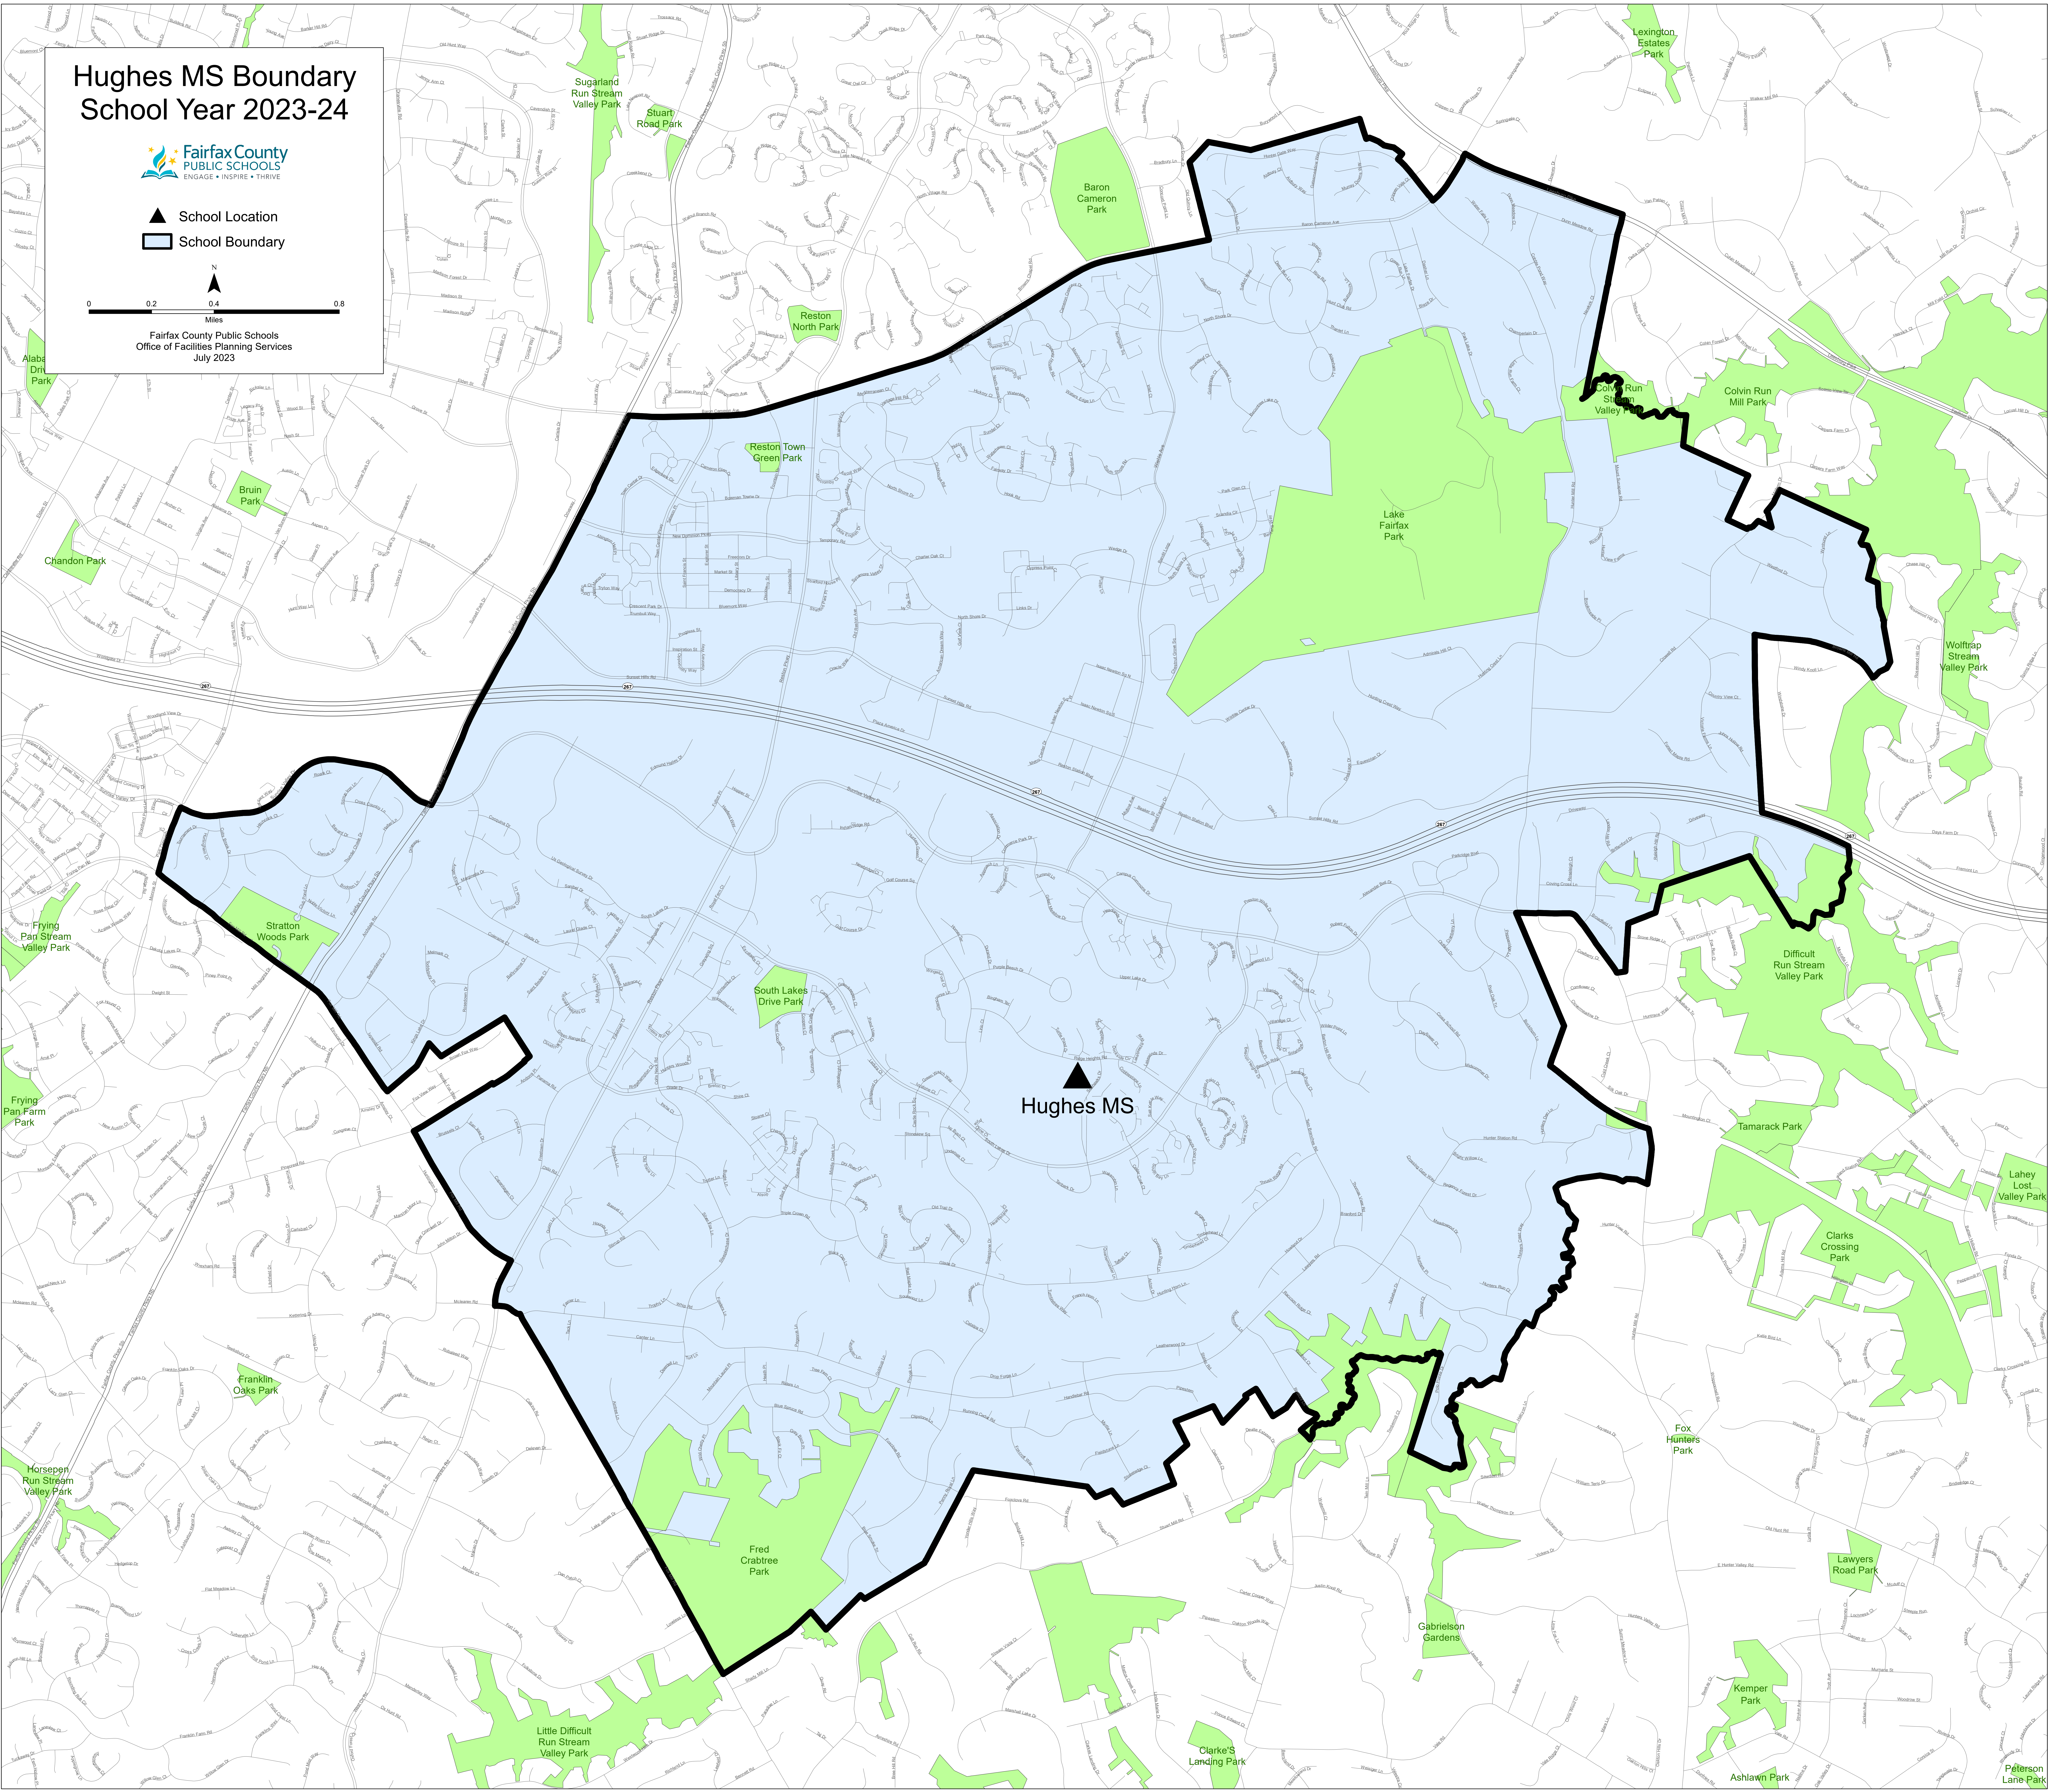

# Hughes MS Boundary School Year 2023-24

- ▲ School Location
- ▭ School Boundary

Fairfax County Public Schools  
Office of Facilities Planning Services  
July 2023

Hughes MS

Map labels for parks and landmarks:

- Alabi Drive Park
- Chandon Park
- Frying Pan Stream Valley Park
- Frying Pan Farm Park
- Horsepen Run Stream Valley Park
- Brin Park
- Stratton Woods Park
- Franklin Oaks Park
- Little Difficult Run Stream Valley Park
- Sugarland Run Stream Valley Park
- Stuart Road Park
- Reston North Park
- Reston Town Green Park
- South Lakes Drive Park
- Fred Crabtree Park
- Baron Cameron Park
- Lake Fairfax Park
- Gabrielson Gardens
- Clarke's Landing Park
- Lexington Estates Park
- Wolftrap Stream Valley Park
- Difficult Run Stream Valley Park
- Tamarack Park
- Clarks Crossing Park
- Lahey Lost Valley Park
- Fox Hunters Park
- Lawyers Road Park
- Kemper Park
- Ashlawn Park
- Peterson Lane Park