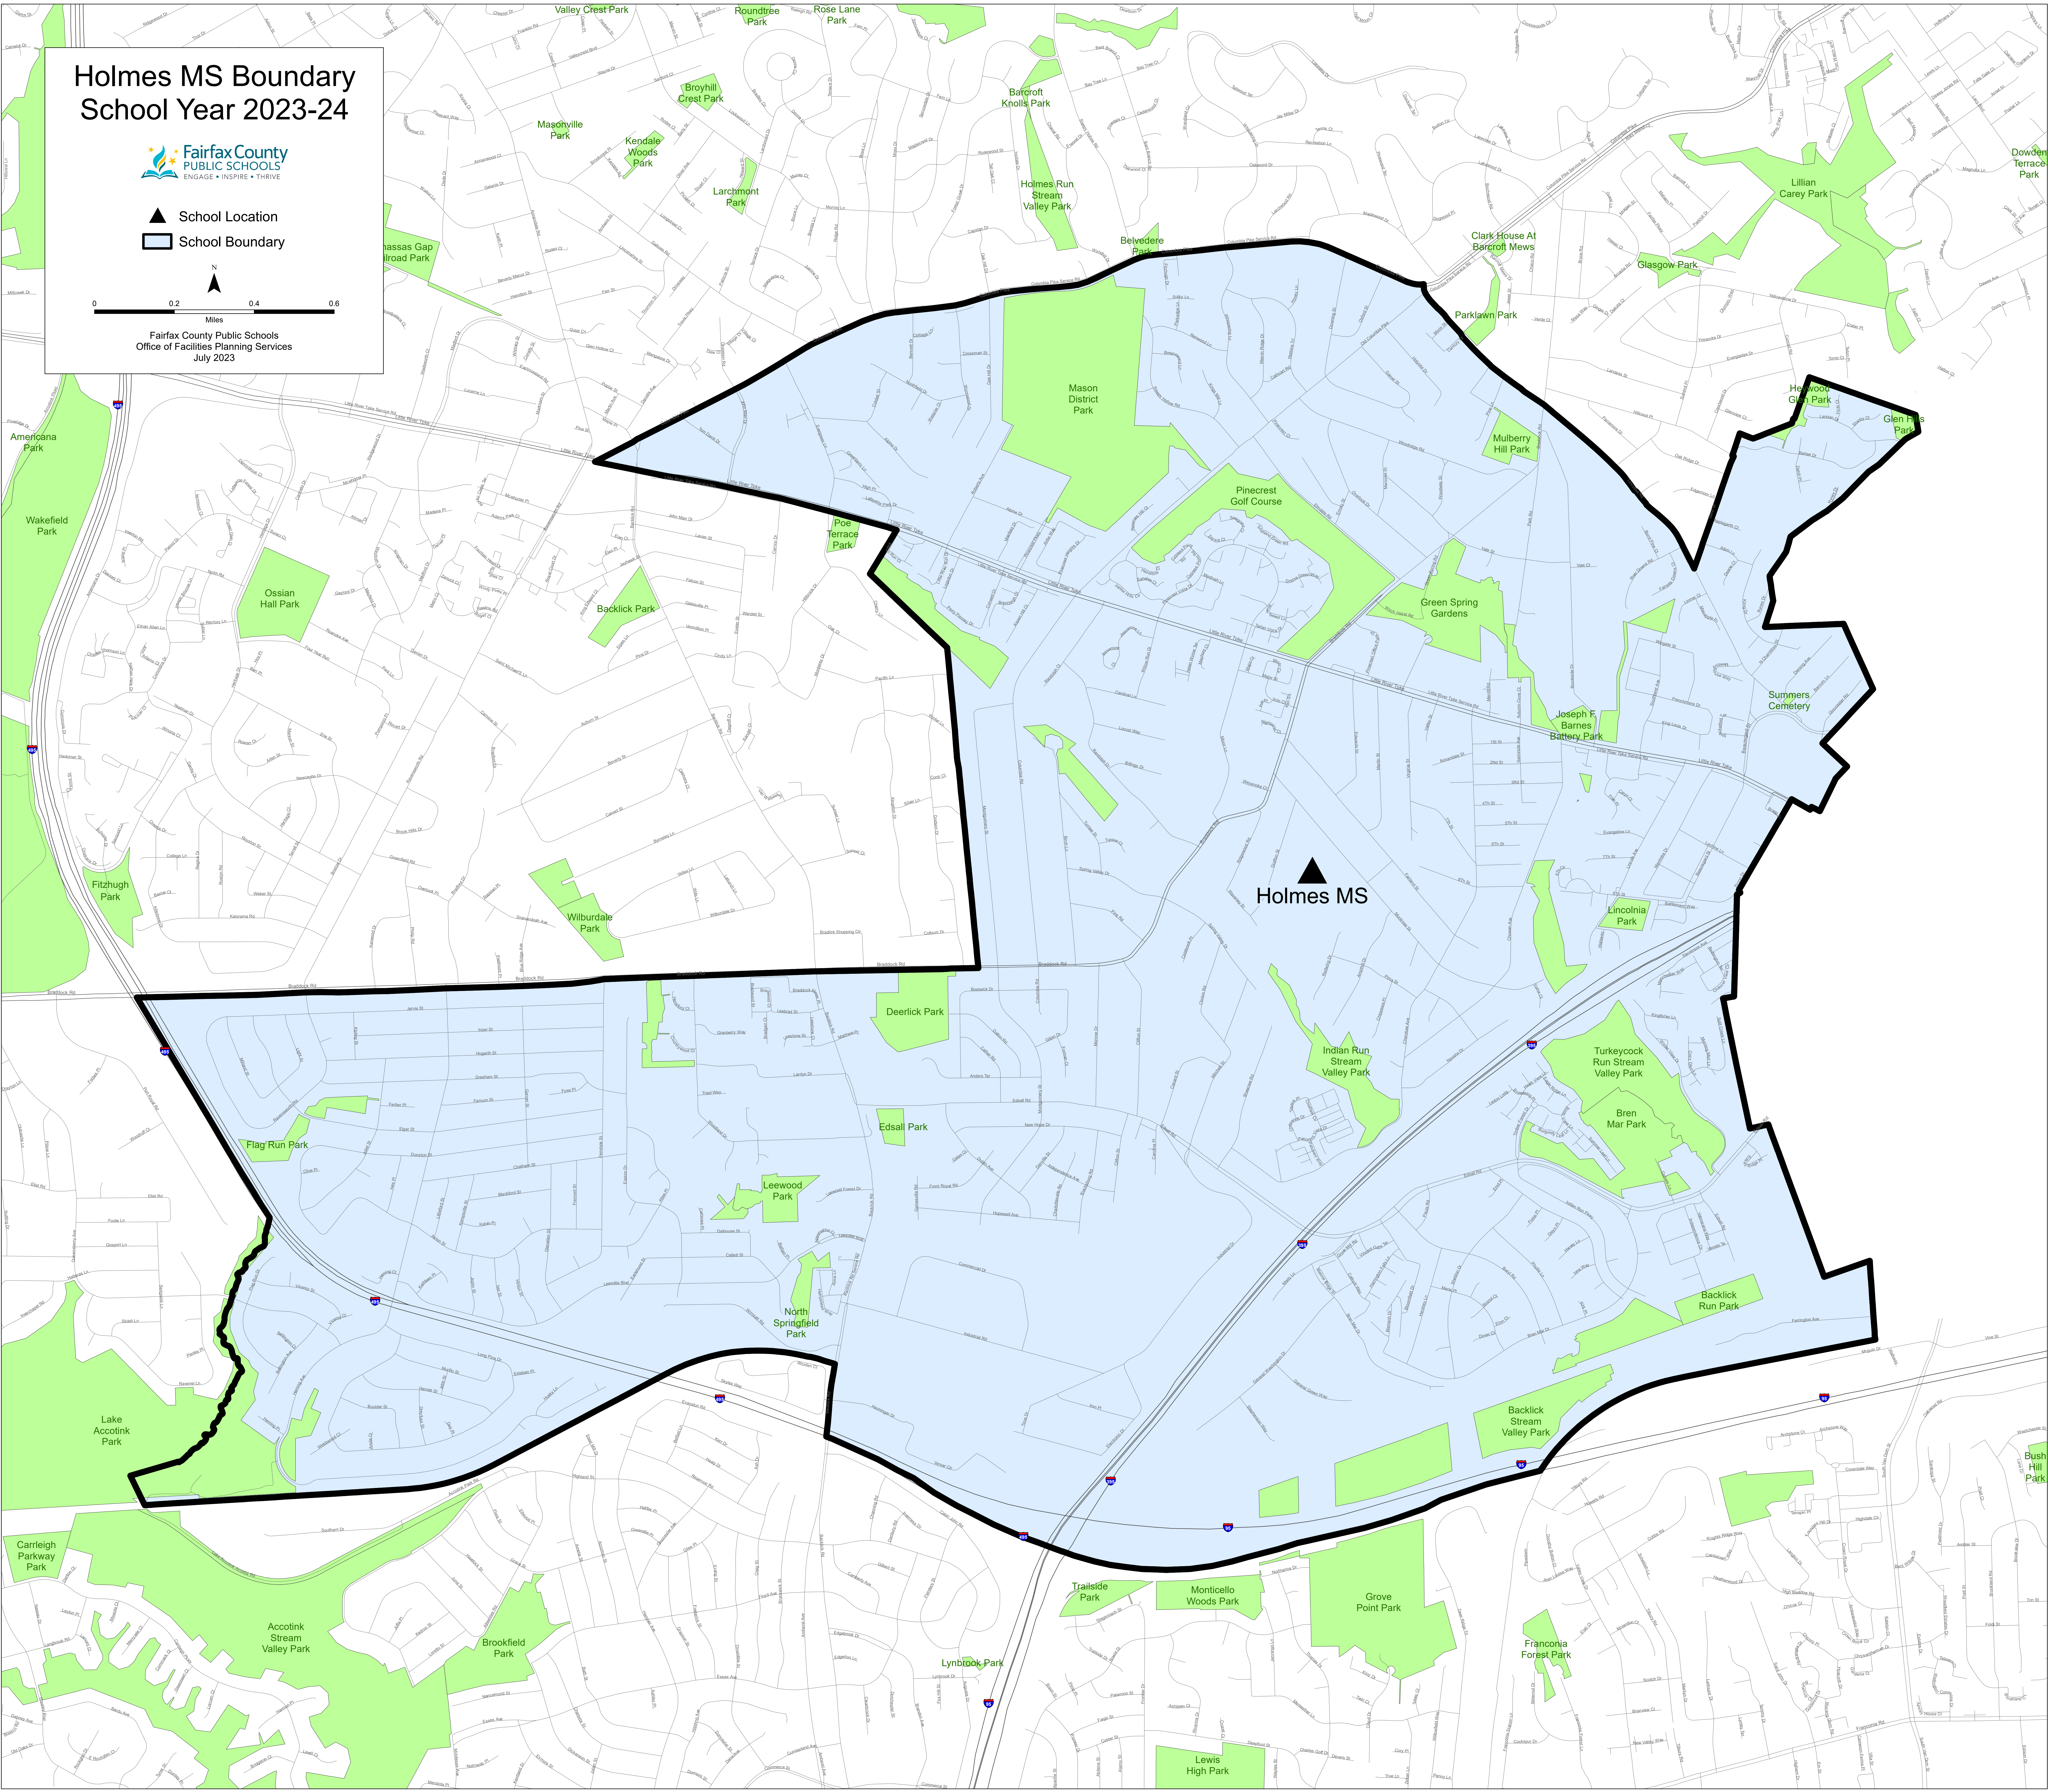

Holmes MS Boundary School Year 2023-24

- ▲ School Location
- ▭ School Boundary

Fairfax County Public Schools
Office of Facilities Planning Services
July 2023

Holmes MS

Map labels include: Valley Crest Park, Roundtree Park, Rose Lane Park, Broyhill Crest Park, Masonville Park, Kendale Woods Park, Larchmont Park, Balford Knolls Park, Holmes Run Stream Valley Park, Belvedere Park, Clark House At Balford Mews, Glasgow Park, Lillian Carey Park, Parklawn Park, Mulberry Hill Park, Green Spring Gardens, Joseph F. Barnes Battery Park, Summers Cemetery, Lincolnia Park, Backlick Run Park, Backlick Valley Park, Backlick Park, Wilburdale Park, Edsall Park, North Springfield Park, Lake Accotink Park, Carrleigh Parkway Park, Accotink Stream Valley Park, Brookfield Park, Lynbrook Park, Trailside Park, Monticello Woods Park, Grove Point Park, Franconia Forest Park, Lewis High Park, Indian Run Stream Valley Park, Turkeycock Run Stream Valley Park, Bren Mar Park, Deerick Park, Flag Run Park, Ossian Hall Park, Fitzhugh Park, Americana Park, Wakefield Park, and Dowden Terrace Park.