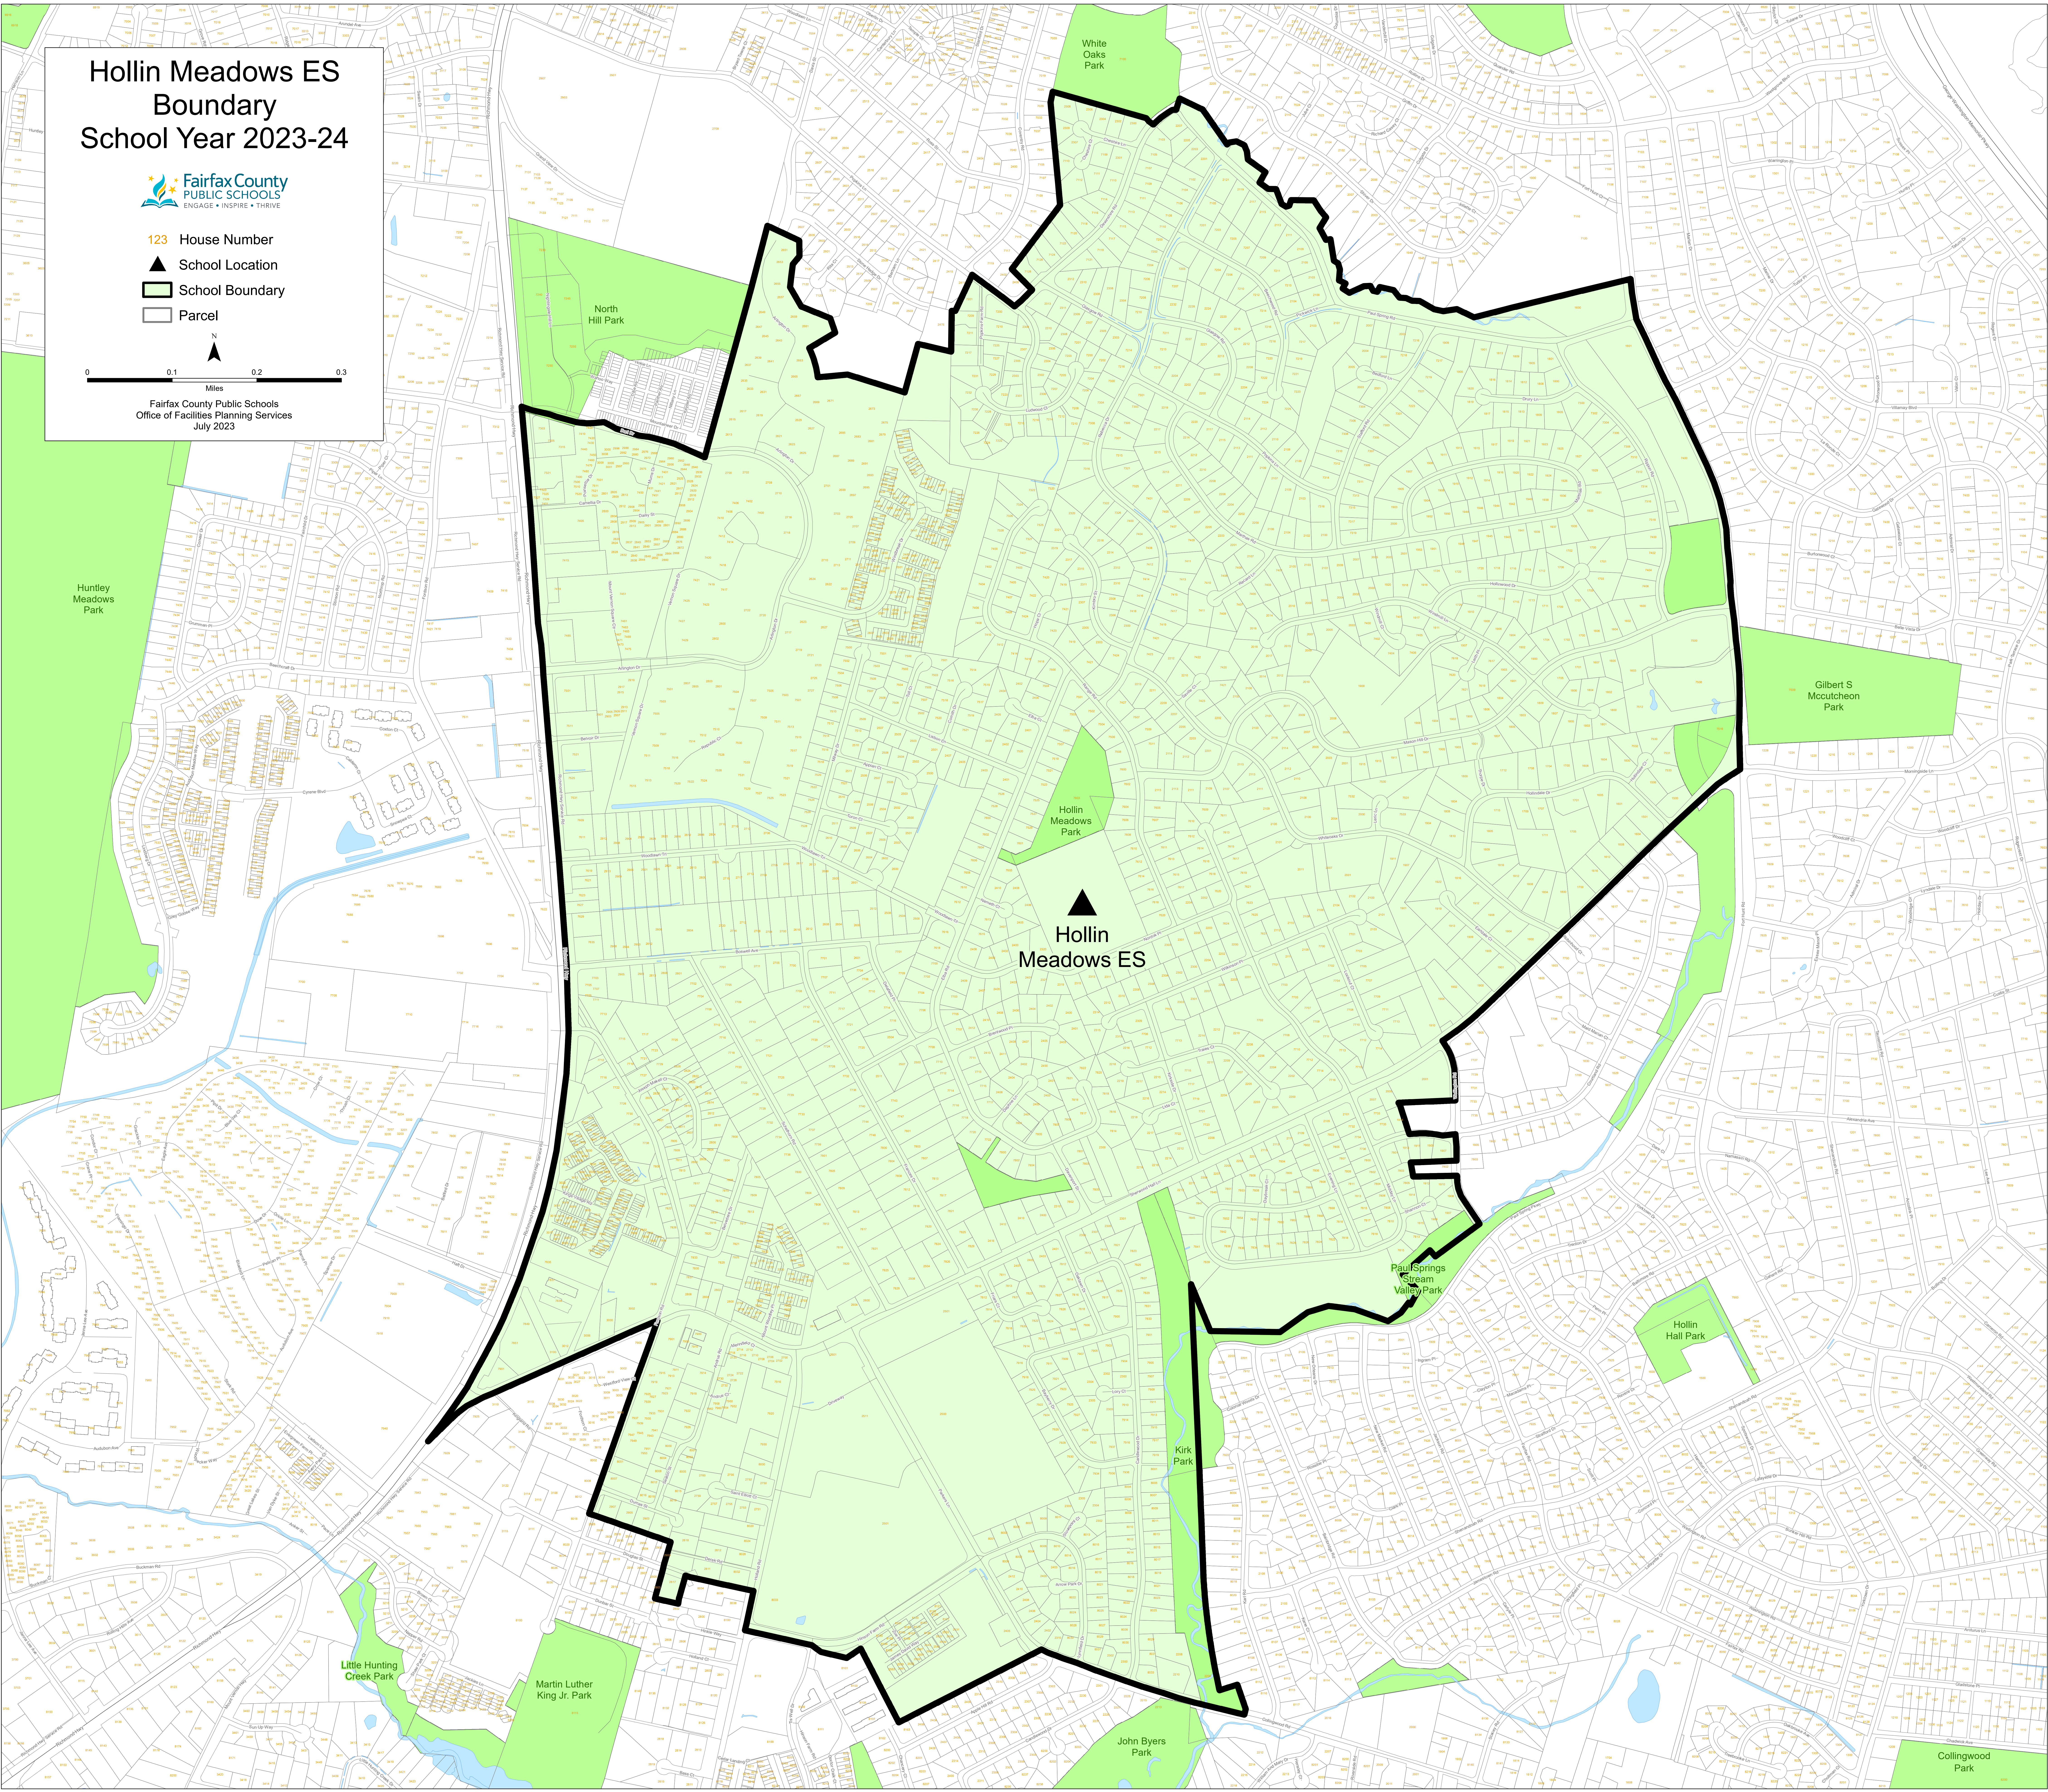

# Hollin Meadows ES Boundary School Year 2023-24

- 123 House Number
- ▲ School Location
- ▭ School Boundary
- ▭ Parcel

Fairfax County Public Schools  
Office of Facilities Planning Services  
July 2023

Hollin Meadows ES

White Oaks Park

North Hill Park

Hollin Meadows Park

Gilbert S Moutcheon Park

Huntley Meadows Park

Paul Springs Stream Valley Park

Hollin Hall Park

Little Hunting Creek Park