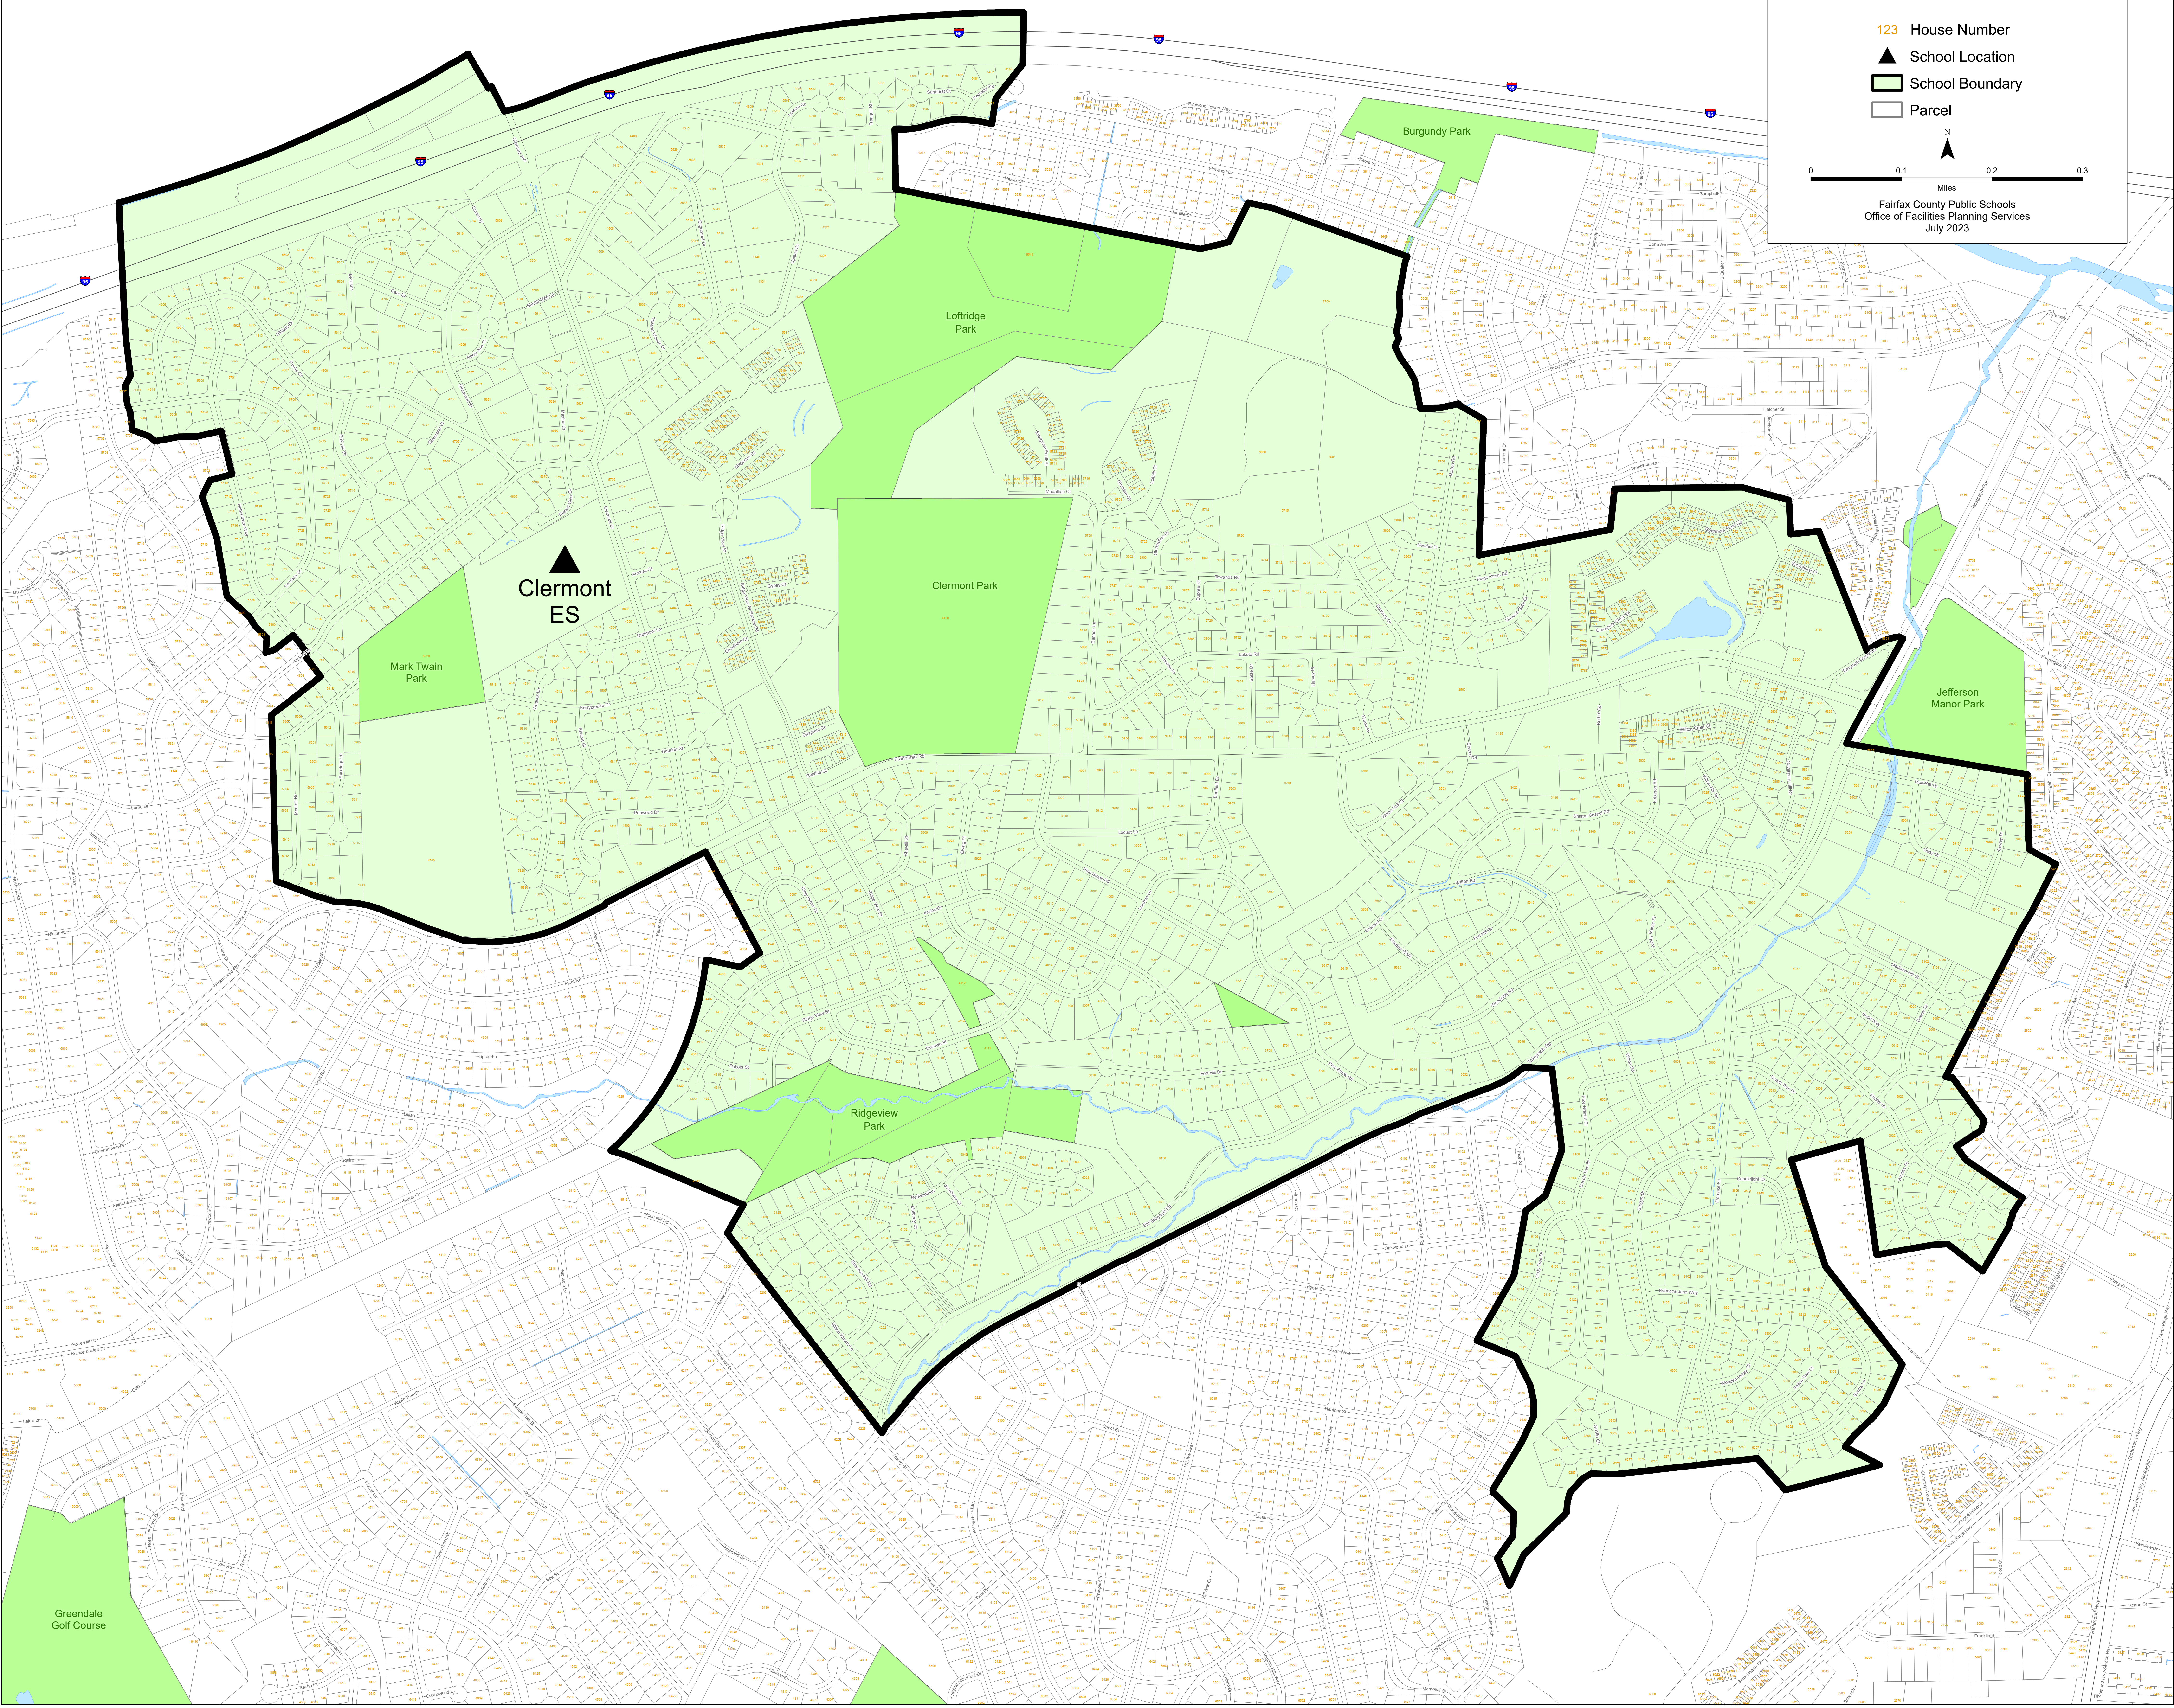

Clermont ES Boundary School Year 2023-24

- 123 House Number
- ▲ School Location
- ▭ School Boundary
- ▭ Parcel

Fairfax County Public Schools
Office of Facilities Planning Services
July 2023

▲
Clermont
ES

Mark Twain
Park

Lotridge
Park

Burgundy
Park

Clermont
Park

Jefferson
Manor
Park

Ridgeview
Park

Greendale
Golf Course